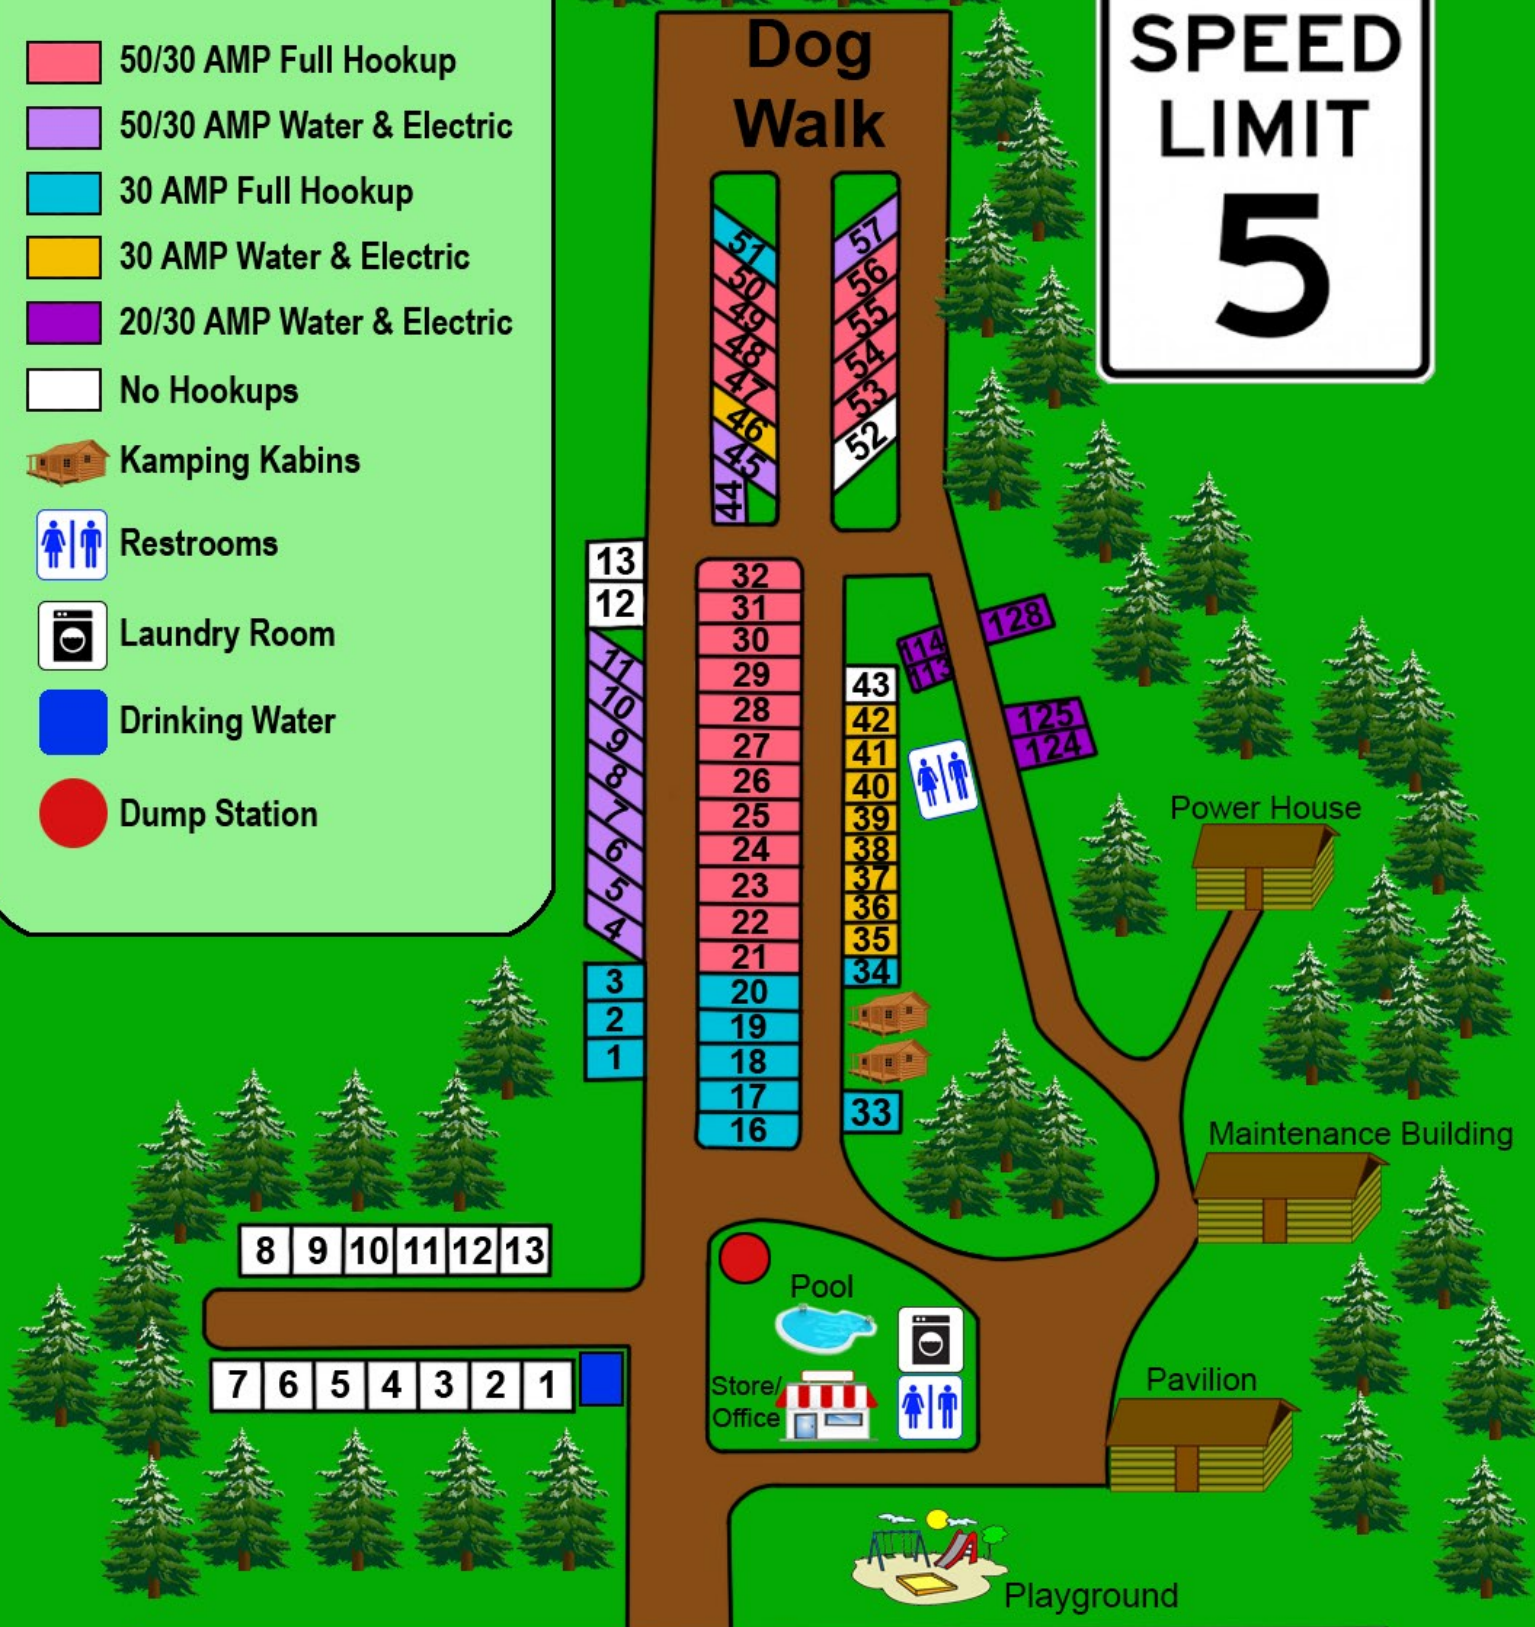

SITE LEGEND

-  50/30 AMP Full Hookup
-  50/30 AMP Water & Electric
-  30 AMP Full Hookup
-  30 AMP Water & Electric
-  20/30 AMP Water & Electric
-  No Hookups
-  Kamping Kabins
-  Restrooms
-  Laundry Room
-  Drinking Water
-  Dump Station

Dog Walk

Old State Road

← Carthage State Route 3 Harrisville →