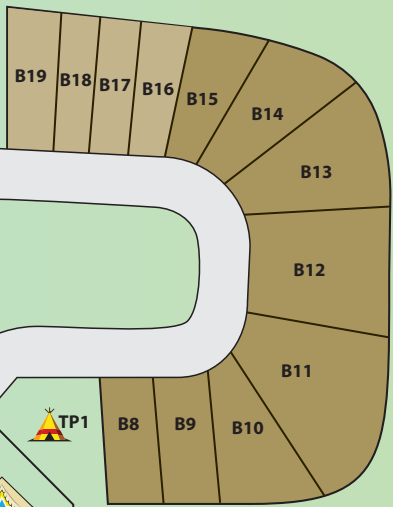

VERNAL/DINOSAURLAND KOA

SPEED LIMIT

6
MPH

911
EMERGENCY

EMERGENCY

NO ACCESS

Dumpster

KAMP K9

E-Bikes For Rent

Dump Station

ATV-4x4-Rentals

EXIT

ENTRANCE

STOP

(Tents 1-3 w/electric)

LEGEND

MAP NOT TO SCALE