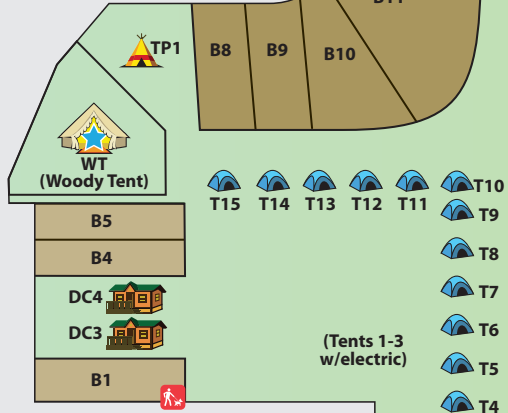

E-Bikes For Rent

Dump Station

ATV-4x4-Rentals

EXIT

ENTRANCE

STOP

(Tents 1-3 w/electric)

LEGEND

- Full Hookup, 50/30, Deluxe KOA Patio™
- Full Hookup, 50/30, Pull Thru, Patio
- Full Hookup, 50/30, Oversized, Shade, No Cable
- Full Hookup, 50/30, Economy, No Cable
- Water/Electric, Pull Thru, No Cable
- Full Hookup, 50/30, Extra Wide, Shade
- Full Hookup, 50/30, Short, Shade
- Full Hookup, 50/30, Back In, Oversized
- Full Hookup, 50/30, Back In, Economy
- Tent
- Camping Cabin
- Deluxe Cabin
- Woody Tent
- Tipis
- Restrooms
- Showers
- Laundry
- Handicap
- Dump Station
- Propane
- Dog P/U Station
- Dumpster
- Movie Nights (seasonal)
- Dog Run

MAP NOT TO SCALE