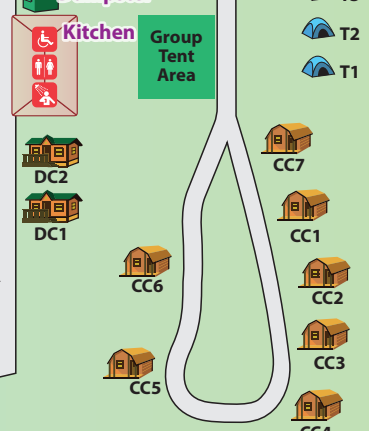

VERNAL/DINOSAURLAND KOA

SPEED LIMIT

6
MPH

911
EMERGENCY

EMERGENCY

NO ACCESS

Dumpster

KAMP K9

E-Bikes For Rent

Dump Station

ATV-4x4-Rentals

EXIT

ENTRANCE

STOP

(Tents 1-3 w/electric)

LEGEND

- Full Hookup, 50/30, Deluxe KOA Patio™
- Full Hookup, 50/30, Pull Thru, Patio
- Full Hookup, 50/30, Oversized, Shade, No Cable
- Full Hookup, 50/30, Economy, No Cable
- Water/Electric, Pull Thru, No Cable
- Full Hookup, 50/30, Extra Wide, Shade
- Full Hookup, 50/30, Short, Shade
- Full Hookup, 50/30, Back In, Oversized
- Full Hookup, 50/30, Back In, Economy
- Tent
- Camping Cabin
- Deluxe Cabin
- Woody Tent
- Tipis
- Restrooms
- Showers
- Laundry
- Handicap
- Dump Station
- Propane
- Dog P/U Station
- Dumpster
- Movie Nights (seasonal)
- Dog Run

MAP NOT TO SCALE