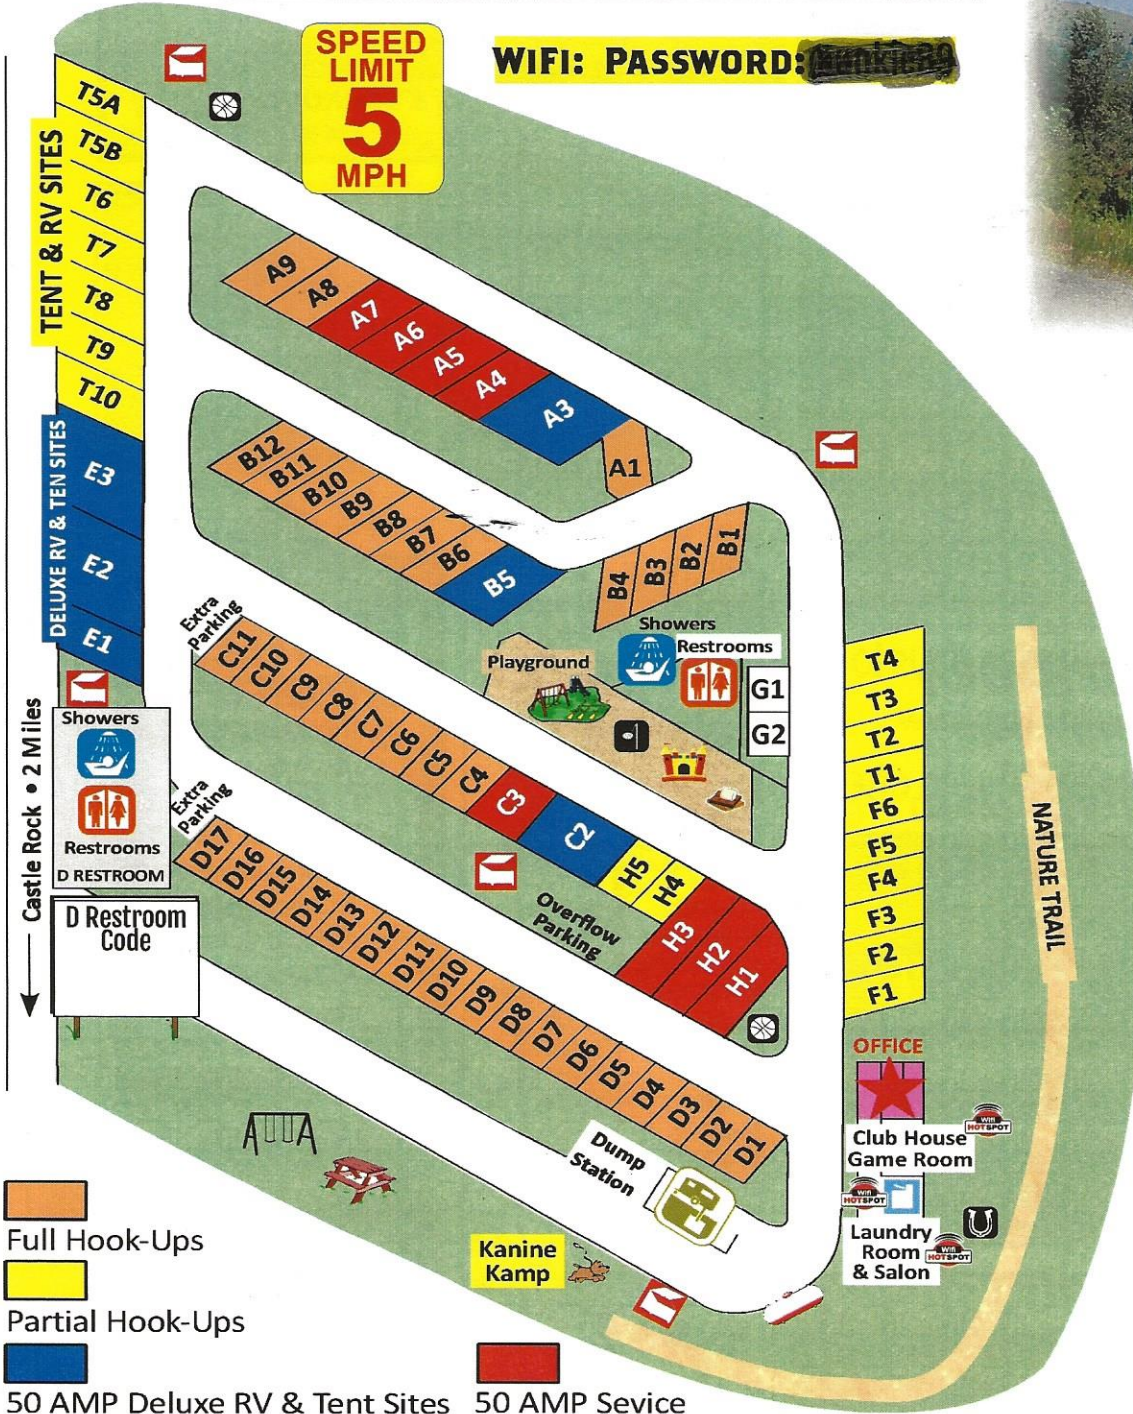

Gateway to Mount St. Helens!

“Welcome _____”

OPEN YEAR-ROUND

PLEASE MAINTAIN 5MPH SPEED LIMIT FOR OUR CHILDREN'S SAFETY

Check Out 12:00 (Noon)

Office

YOUR SITE #