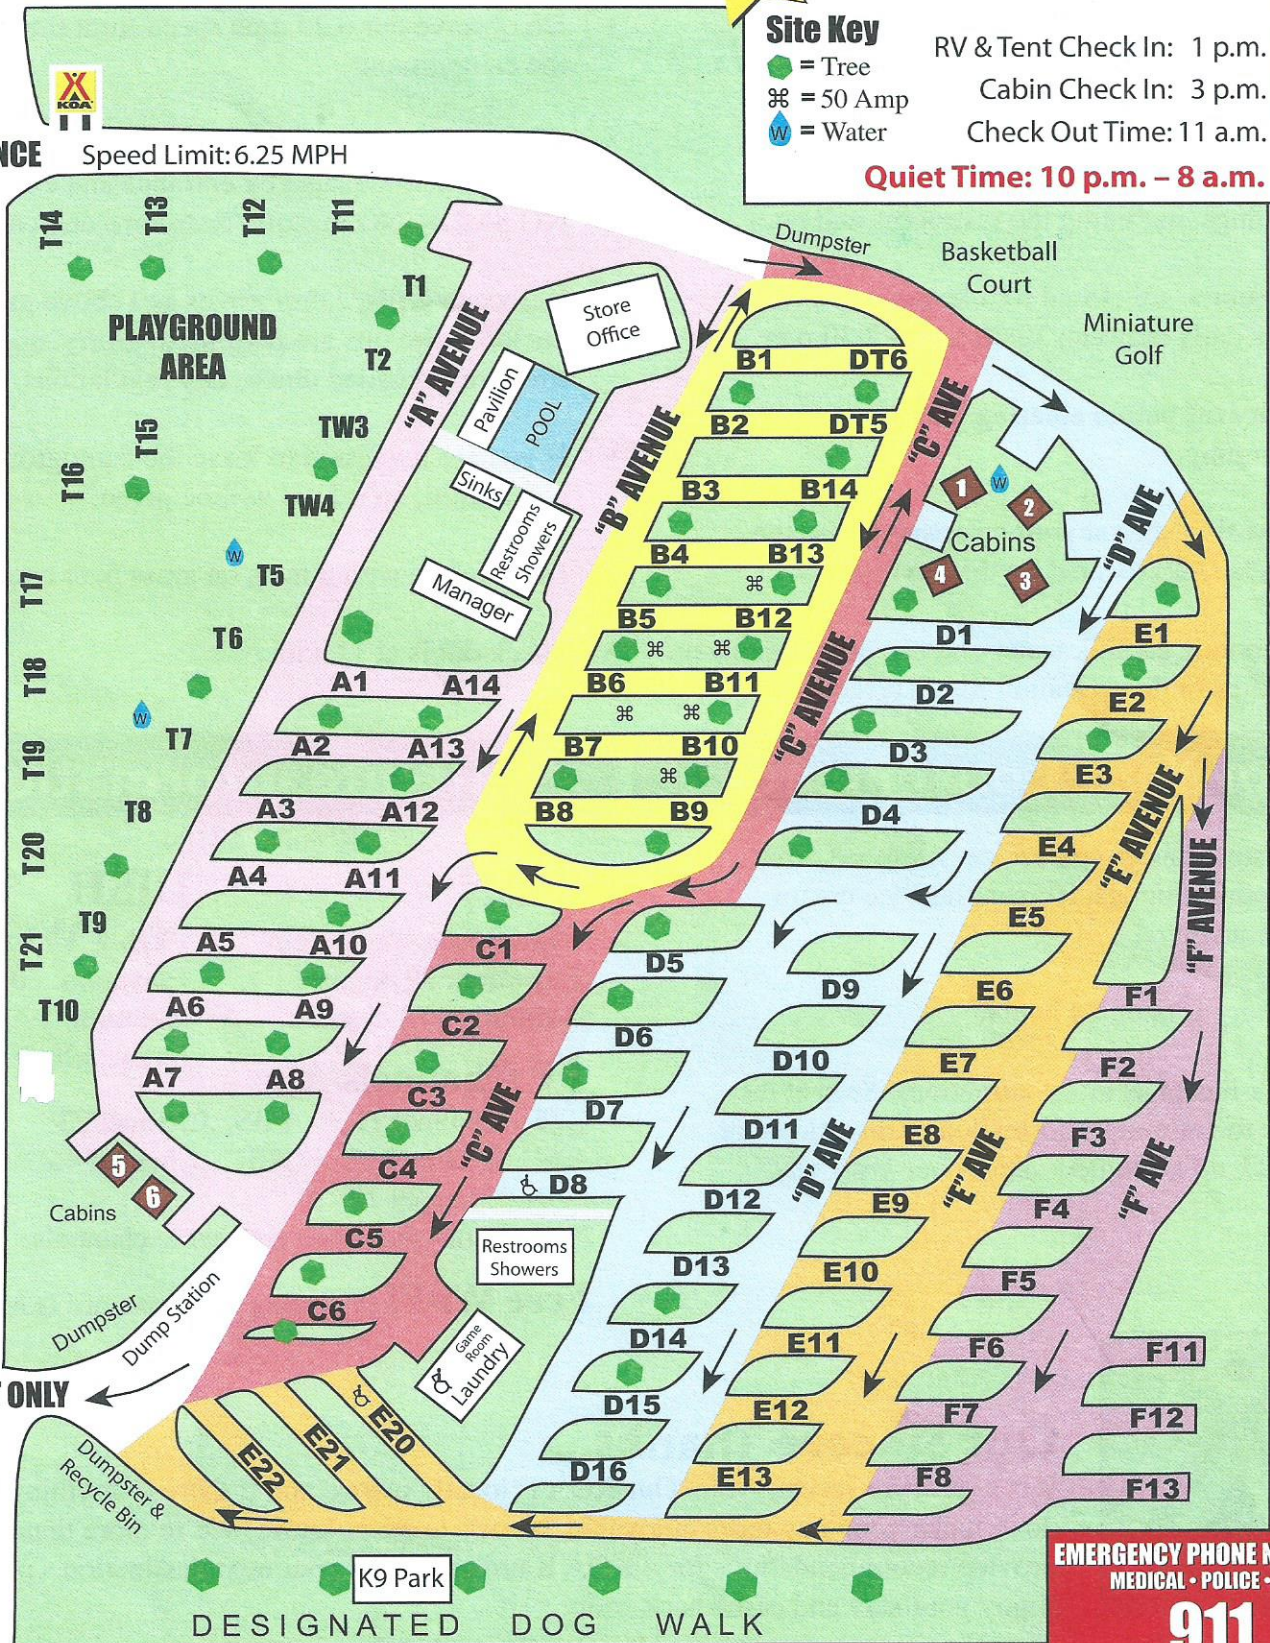

SIoux FALLS KOA SITE MAP

Great people.
Great camping.™

Your Site # Is: _____

1401 E. Robur Drive

1-800-562-9865

1-605-332-9987

Free Wi-Fi
No Password

Site Key

- = Tree
- ⌘ = 50 Amp
- 💧 = Water

RV & Tent Check In: 1 p.m.

Cabin Check In: 3 p.m.

Check Out Time: 11 a.m.

Quiet Time: 10 p.m. – 8 a.m.

ENTRANCE Speed Limit: 6.25 MPH

↑ To Luverne, MN (27 miles)
 Jackson, MN (89 miles)
 Minneapolis, MN (267 miles)

Interstate 90

↑ To Mitchell, SD (70 miles)
 Rapid City, SD (345 miles)
 Omaha, NE (1-29 South, 188 miles)
 Fargo, ND (1-29 North, 240 miles)

EMERGENCY PHONE NUMBERS
 MEDICAL • POLICE • FIRE
911

Inclement Weather: The pavilion (by the pool) has reinforced construction to be utilized for inclement weather.