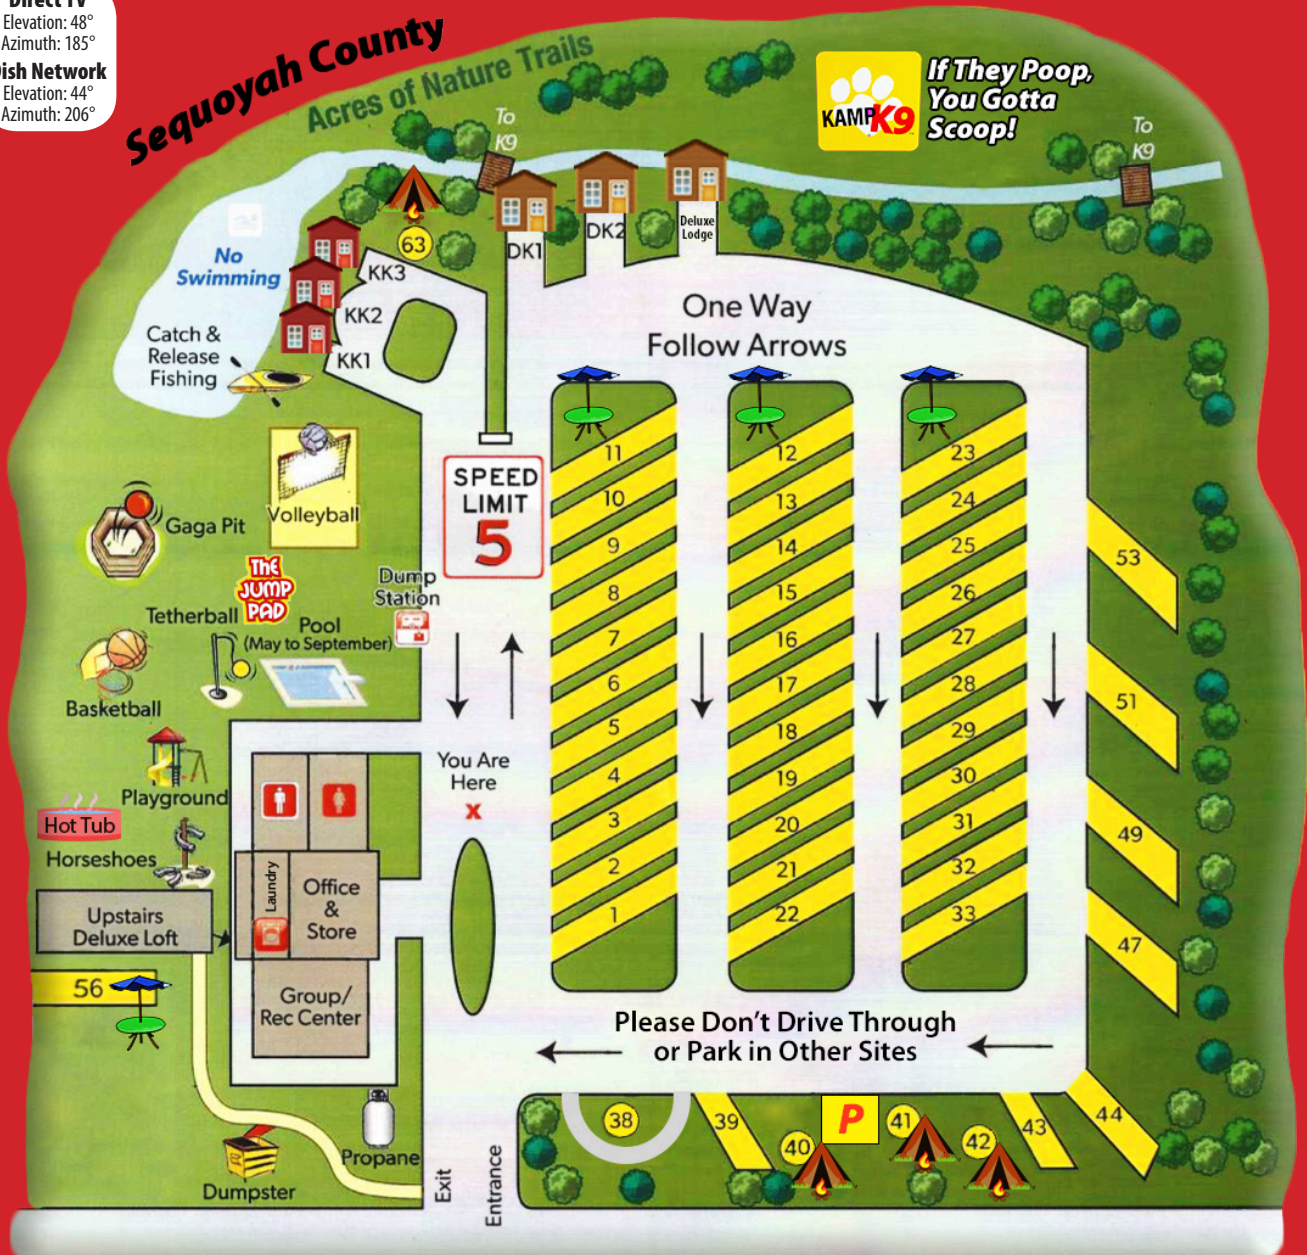

SALLISAW/FORT SMITH W. KOA

Guest Services Guide

1900 KOA Power Dr. • Sallisaw, OK, 74955

KOA.COM/CAMPGROUNDS/SALLISAW

sallisawkoa@gmail.com • INFO: 1-800-KOA-2797

Direct TV
Elevation: 48°
Azimuth: 185°
Dish Network
Elevation: 44°
Azimuth: 206°

Sequoyah County
Acres of Nature Trails

KAMP K9
If They Poop,
You Gotta
Scoop!

- ★No Parking on the grass
- ★Dogs must be on leashes at all times
- ★Do not put trash or cigarette butts in the fire pits or on the ground

CHECK OUT TIME: 11AM • QUIET TIME: 10PM-8AM