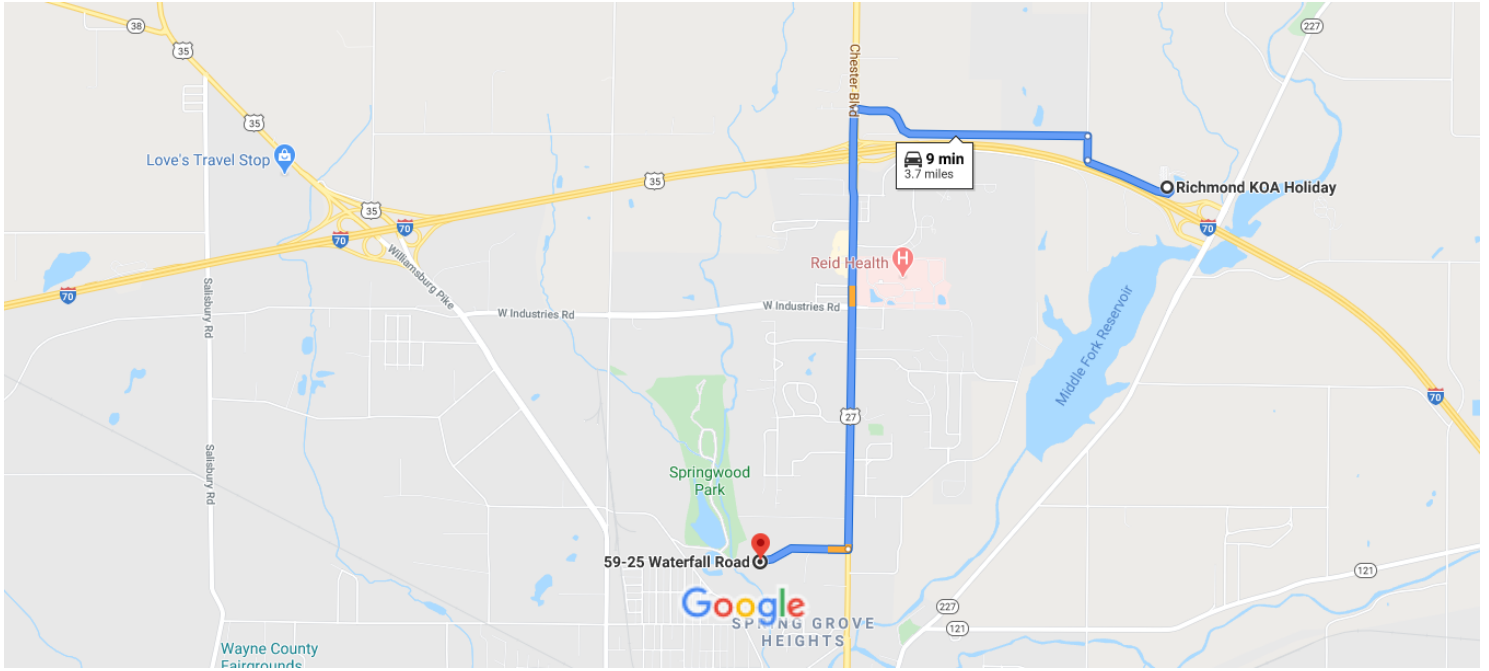

Richmond KOA Holiday to 59-25 Waterfall Rd, Richmond, IN 47374

Drive 3.7 miles, 9 min

Map data ©2020 2000 ft

Richmond KOA Holiday

3101 Cart Rd, Richmond, IN 47374

- ↑ 1. Head south toward Cart Rd
_____ 0.4 mi
- ↘ 2. Continue onto Cart Rd
_____ 0.1 mi
- ↙ 3. Turn left onto Highland Rd
_____ 1.0 mi
- ↙ 4. Turn left onto US-27 S/Chester Blvd
_____ 1.8 mi
- ↘ 5. Turn right onto Waterfall Rd
_____ 0.4 mi

59-25 Waterfall Rd

Richmond, IN 47374

These directions are for planning purposes only. You may find that construction projects, traffic, weather, or other events may cause conditions to differ from the map results, and you should plan your route accordingly. You must obey all signs or notices regarding your route.