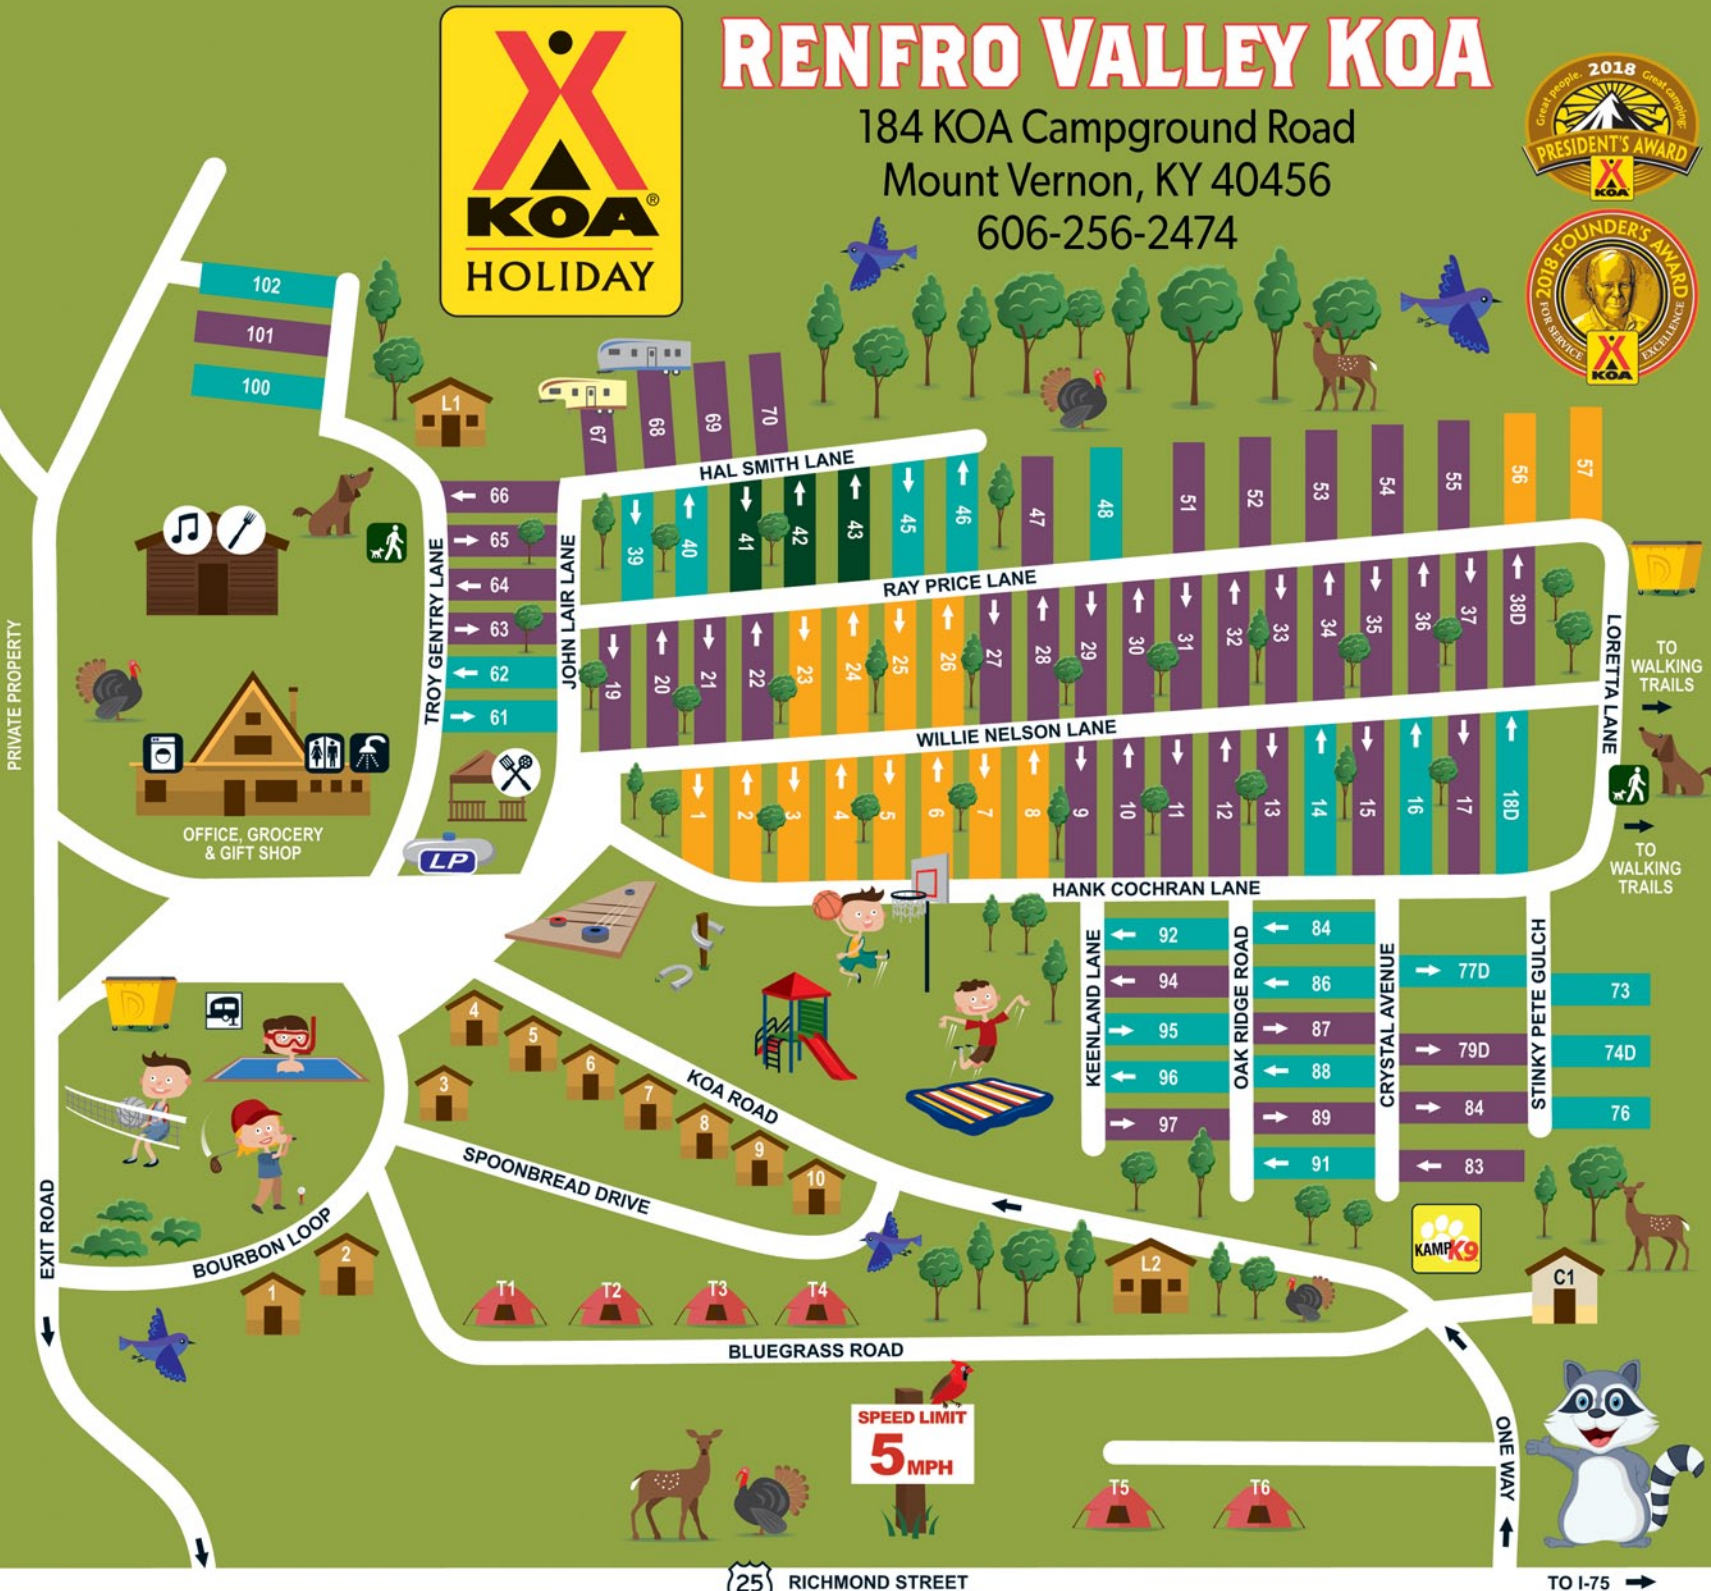

# RENFRO VALLEY KOA

184 KOA Campground Road  
Mount Vernon, KY 40456  
606-256-2474

-  Full Hookup 30 Amp
-  Full Hookup 50 Amp
-  W/E Pull Thru 50 Amp
-  W/E Premium Tent
-  Primitive Tent
-  Deluxe Cabin
-  Camping Cabin
-  Camping Cottage
-  Fifth Wheel Trailer
-  Travel Trailer
-  Pet Walk Area
-  Laundry
-  Music Barn
-  Food Hall
-  Kitchen
-  Restrooms
-  Shower
-  Dumpster
-  Dumping Station
-  Propane
-  Kamp K9

← TO BERIA

 RICHMOND STREET

TO I-75 →