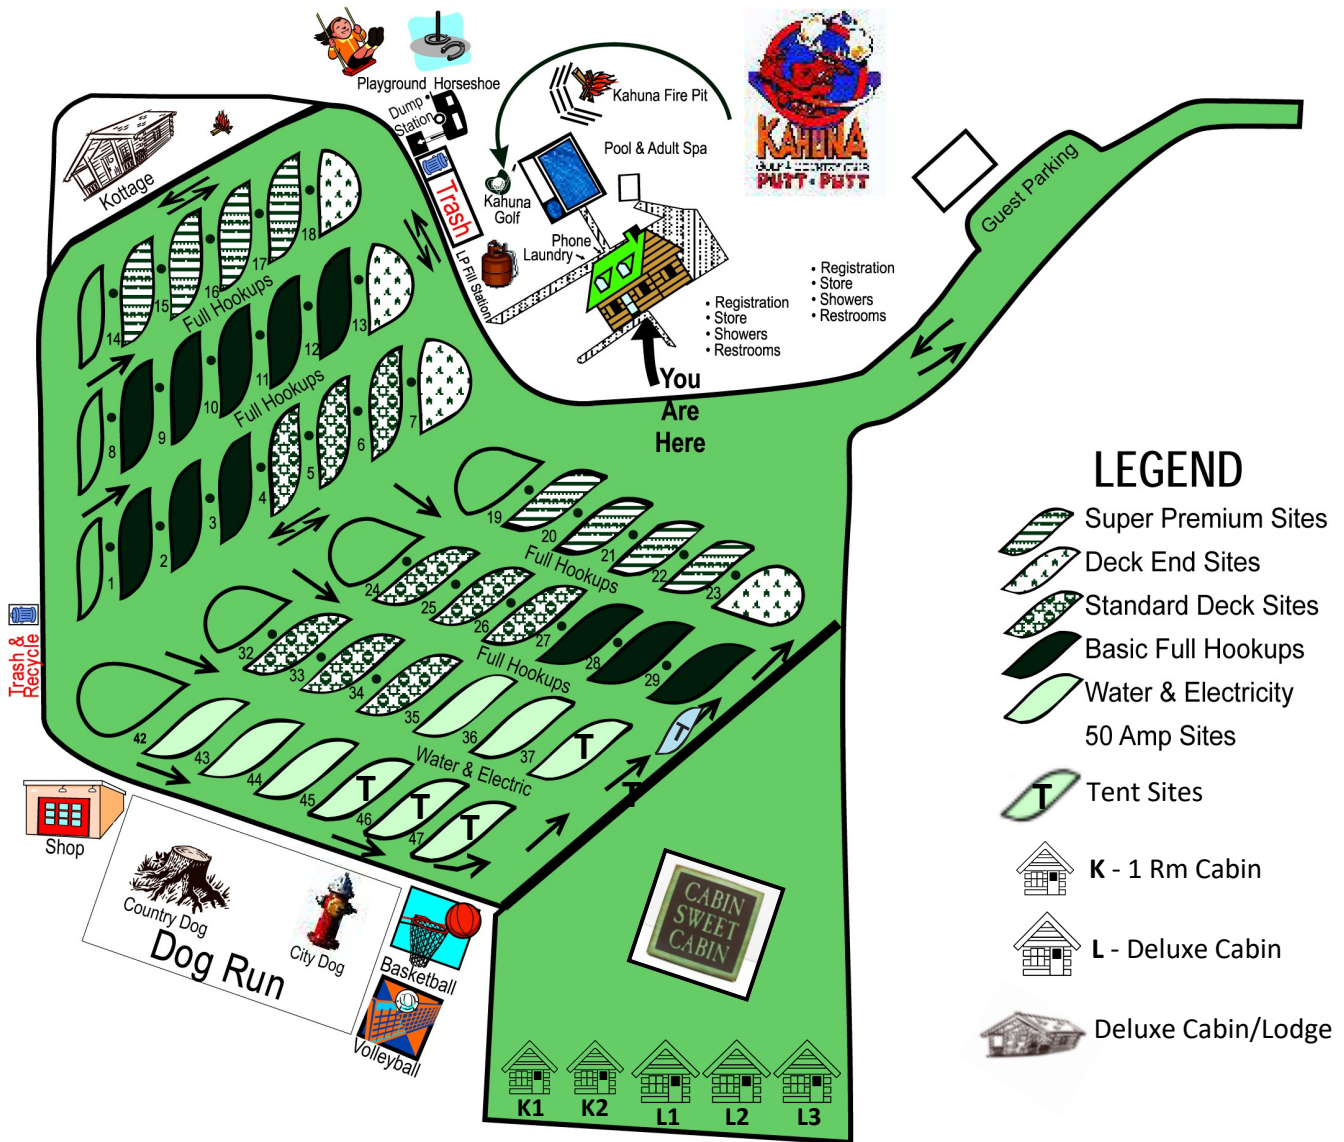

Polson/Flathead Lake KOA Site Map

"Over looking beautiful Flathead Lake and the Mission Mountains."

LEGEND

- Super Premium Sites
- Deck End Sites
- Standard Deck Sites
- Basic Full Hookups
- Water & Electricity
- 50 Amp Sites
- Tent Sites
- K - 1 Rm Cabin
- L - Deluxe Cabin
- Deluxe Cabin/Lodge