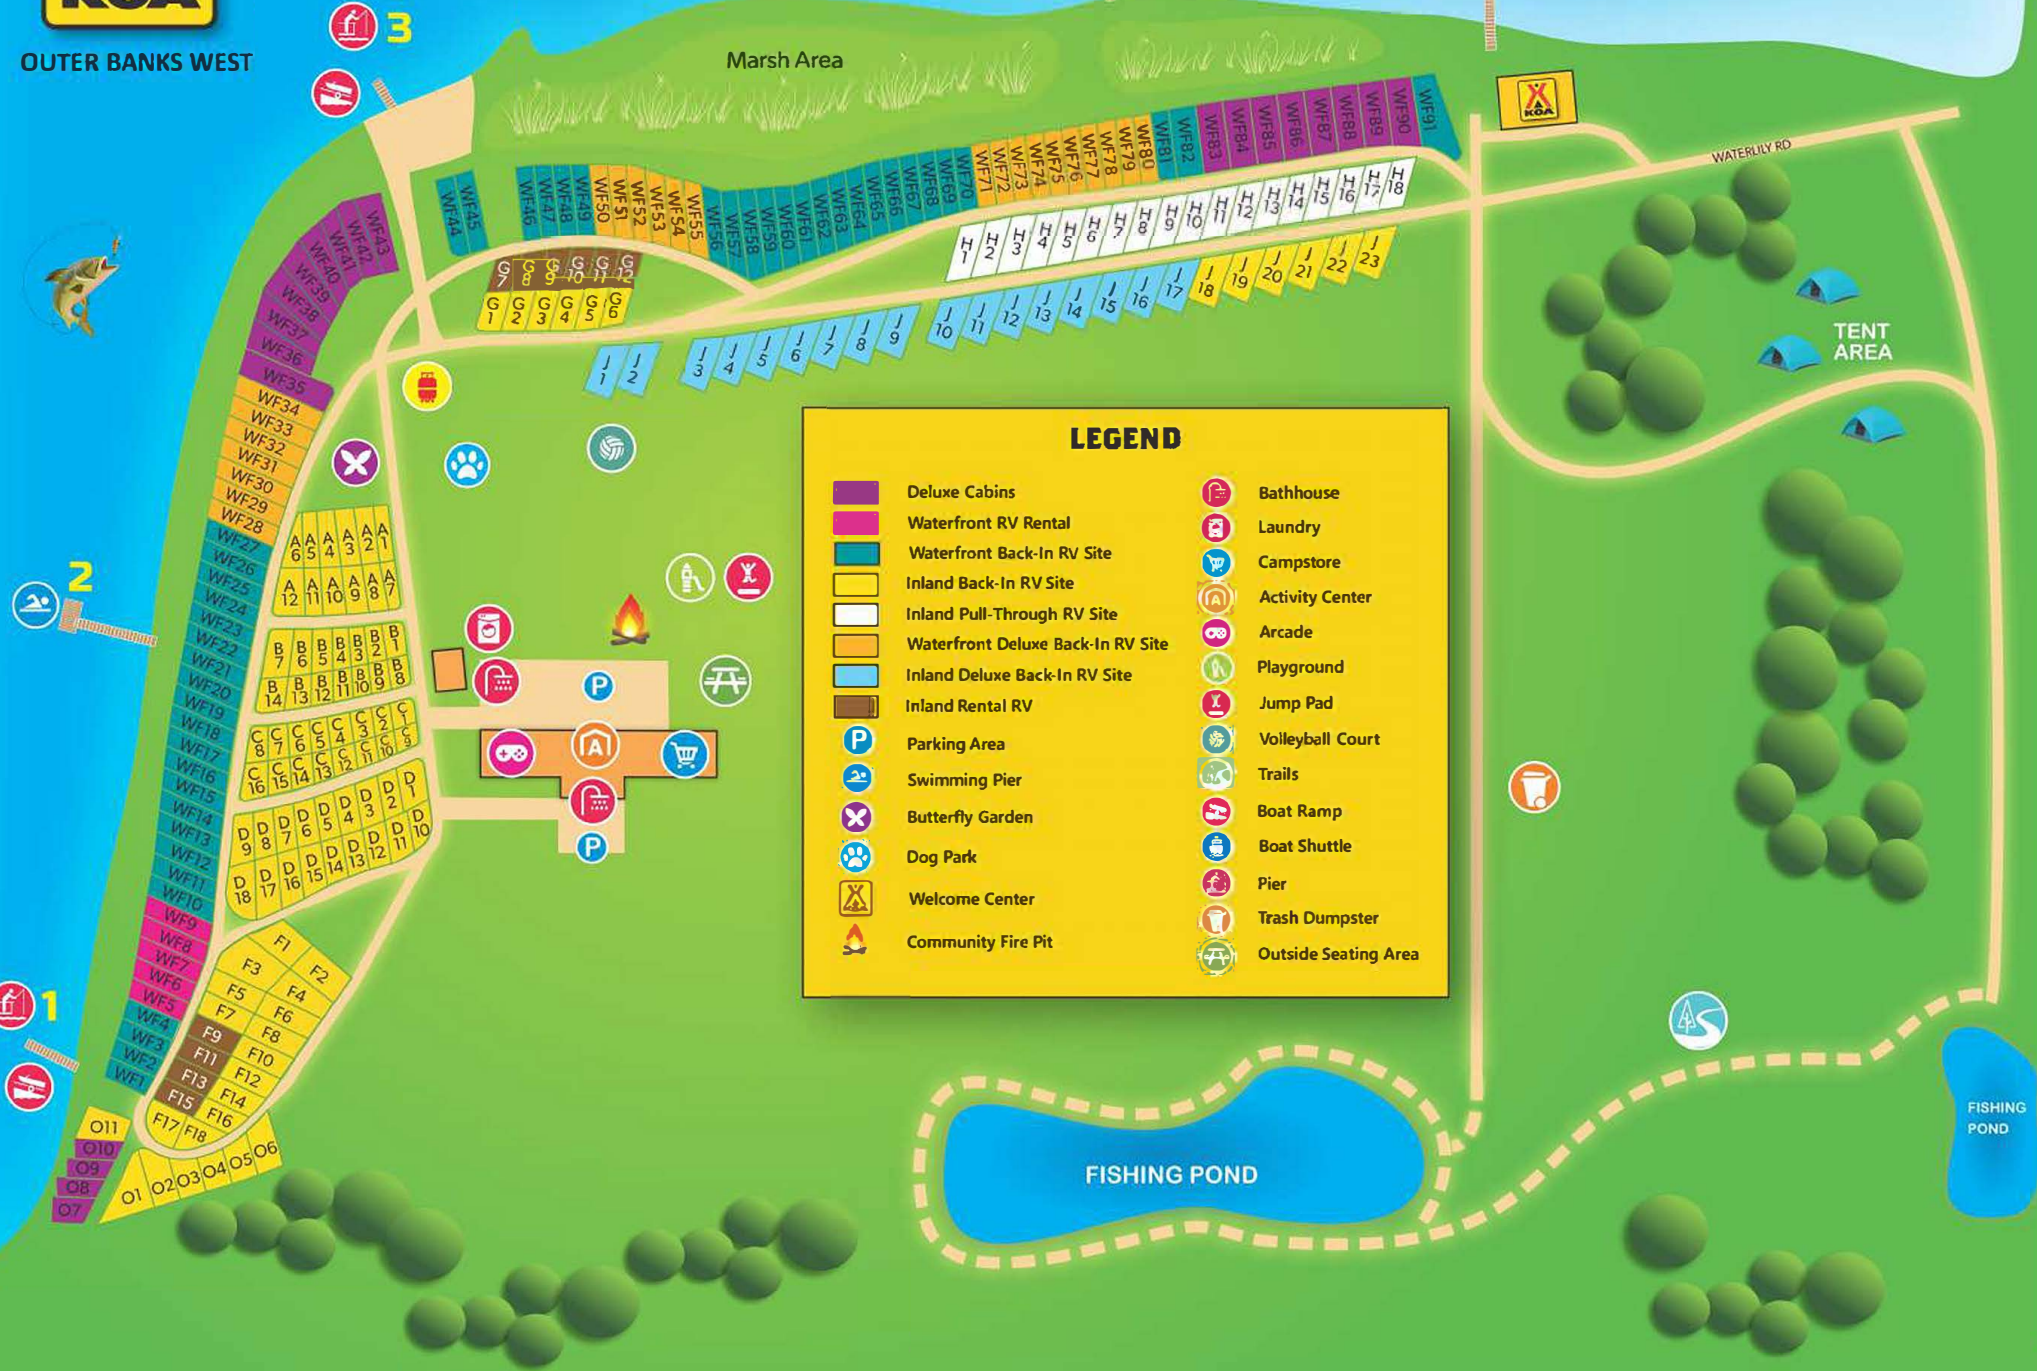

OUTER BANKS WEST

SITE #

CURRITUCK SOUND

LEGEND

	Deluxe Cabins		Bathroom
	Waterfront RV Rental		Laundry
	Waterfront Back-In RV Site		Campstore
	Inland Back-In RV Site		Activity Center
	Inland Pull-Through RV Site		Arcade
	Waterfront Deluxe Back-In RV Site		Playground
	Inland Deluxe Back-In RV Site		Jump Pad
	Inland Rental RV		Volleyball Court
	Parking Area		Trails
	Swimming Pier		Boat Ramp
	Butterfly Garden		Boat Shuttle
	Dog Park		Pier
	Welcome Center		Trash Dumpster
	Community Fire Pit		Outside Seating Area