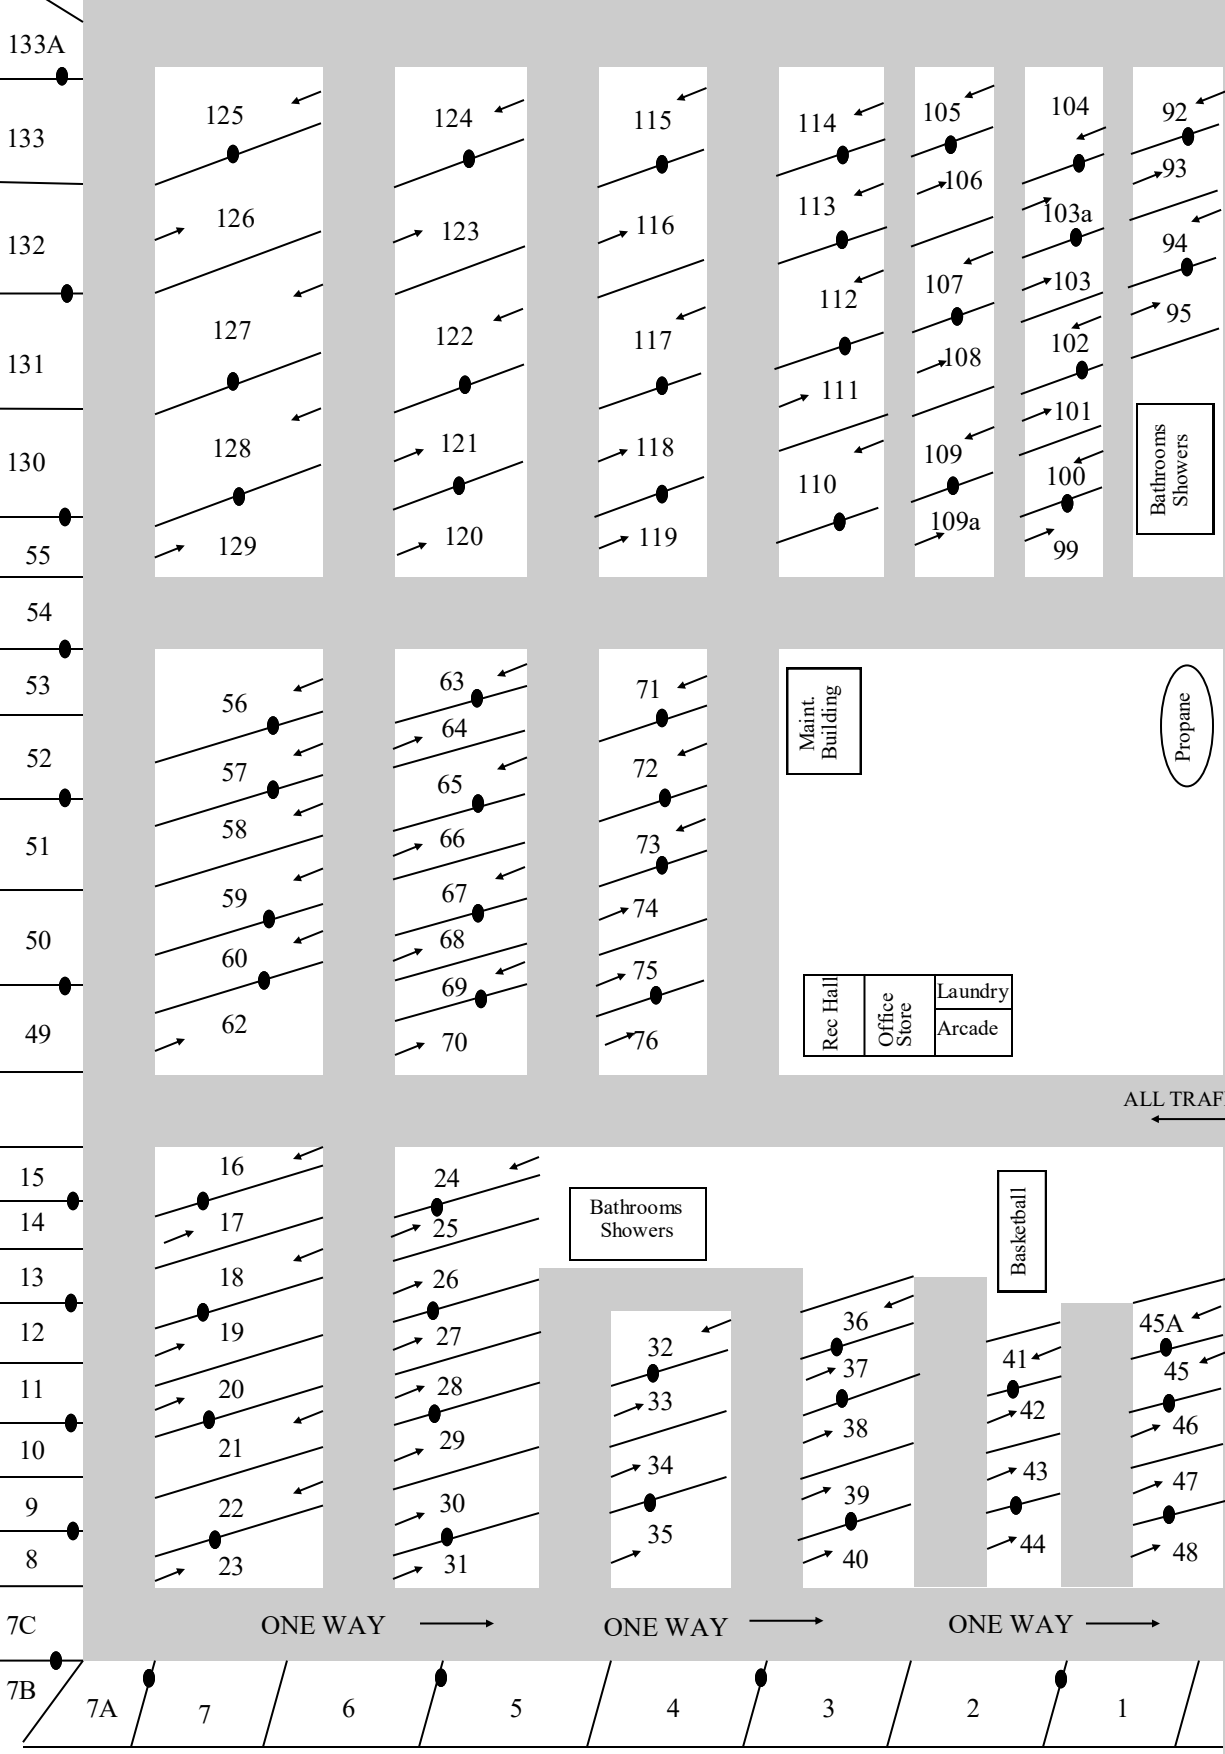

Private Property

Private Property

Private Property

85a 86a 87a 88 89 89A

134 134A 77 78 79 80 81 82 83 84 85 86 90 91

Private Property

Private Property

Private Property

Tenting Area D1-D6

Dump Station

T3
98
T2
T1

271 West Main St
Niantic, CT 06357
860-739-9308
Campniantic.NET

Overflow
Tenting Area
No Hookups

W/E/C Hookups
Map Not Drawn
To Scale