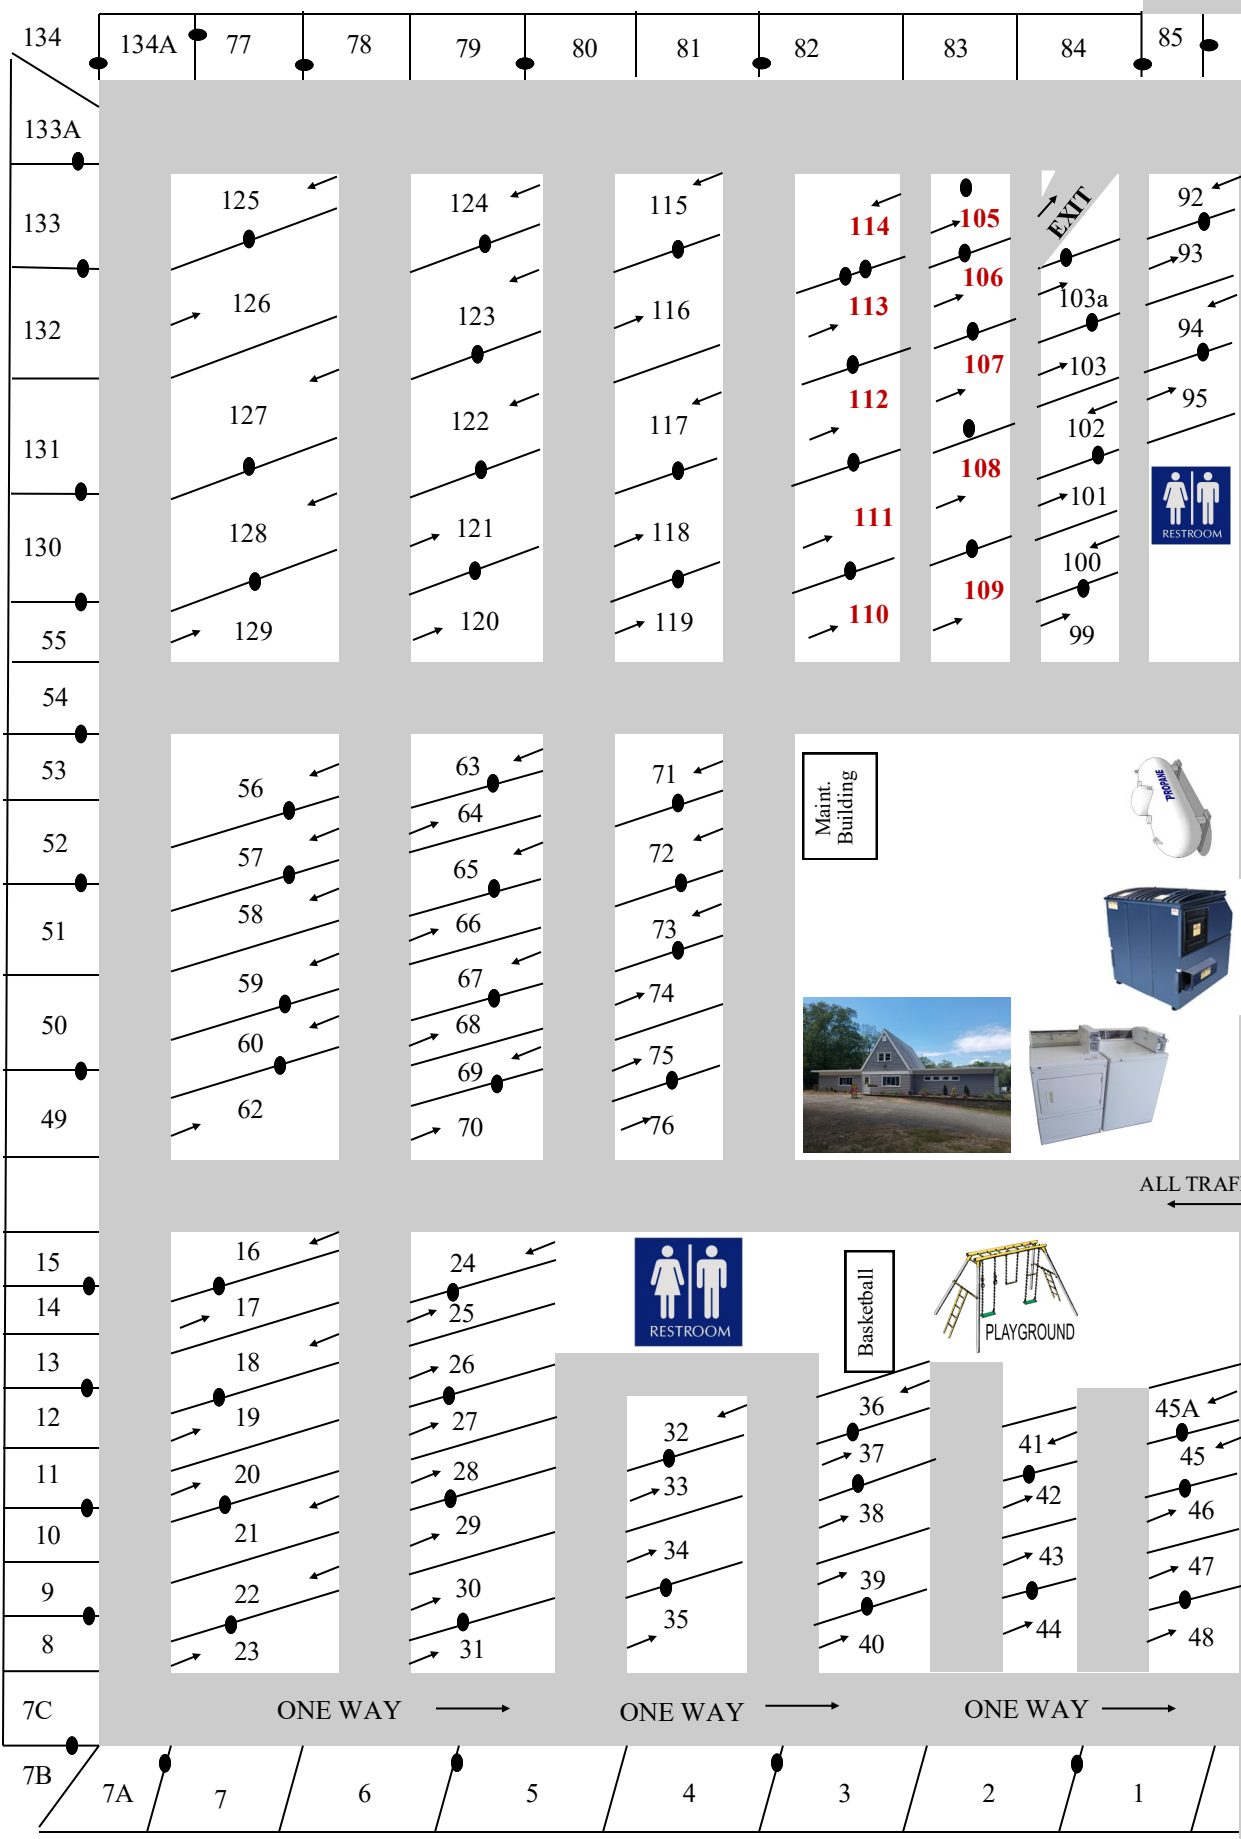

Private Property

Private Property

Private Property

Private Property

Private Property

Private Property

EXIT

ONE WAY

ONE WAY

ALL TRAFFIC

Entrance

T3
98
T2
T1

271 West Main St
Niantic, CT 06357
860-739-9308
NianticKOA.com

50/30 amp Sites
105-114
-W/E/C Hookups
Map Not Drawn
To Scale