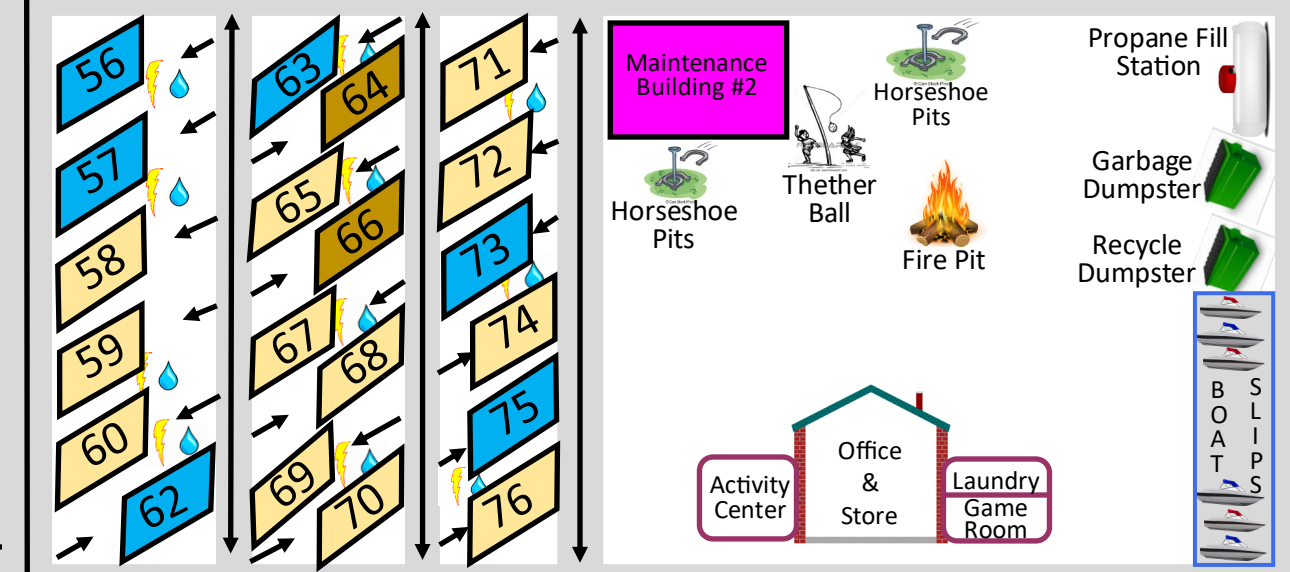

NIANTIC I95/EXIT 72 CT
271 WEST MAIN ST
NIANTIC, CT 06357
860-739-9308
NIANTICKOA.COM

Map Legend

SPEED LIMIT
5

Proceed at 5 MPH

Access to Package Store & Hiking Trails