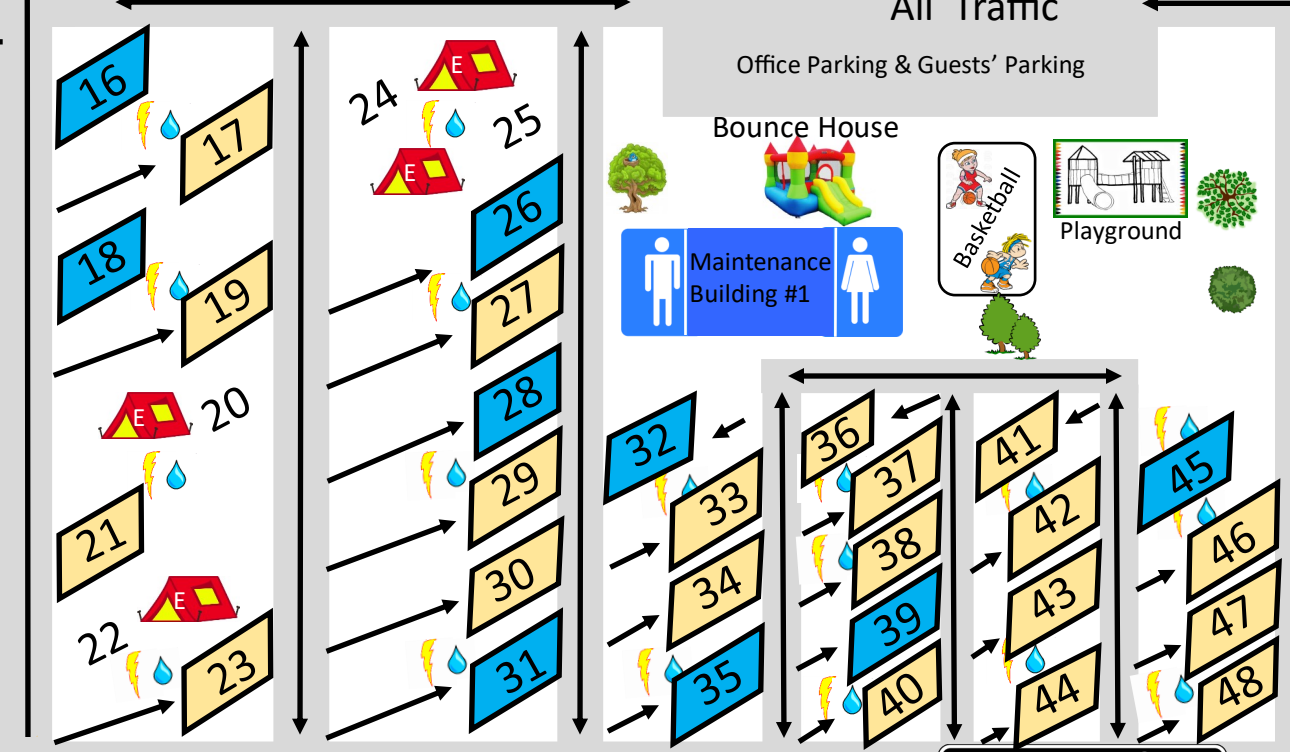

NIANTIC I95/EXIT 72 CT
271 WEST MAIN ST
NIANTIC, CT 06357
860-739-9308
NIANTICKOA.COM

Map Legend

SPEED LIMIT
5

Proceed at 5 MPH

Access to Package Store & Hiking Trails