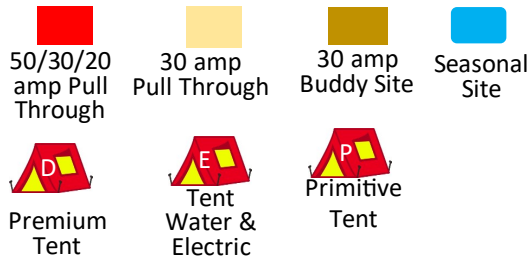

NIANTIC I95/EXIT 72 CT
271 WEST MAIN ST
NIANTIC, CT 06357
860-739-9308
NIANTICKOA.COM

Map Legend

SPEED LIMIT
5

Proceed at 5 MPH

Access to Package Store & Hiking Trails