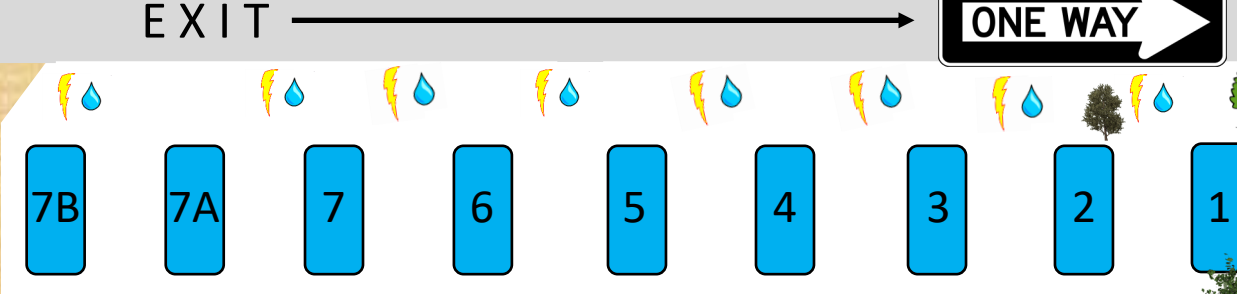

NIANTIC I95/EXIT 72 CT
271 WEST MAIN ST
NIANTIC, CT 06357
860-739-9308
NIANTICKOA.COM

Map Legend

SPEED LIMIT
5

Proceed at 5 MPH

Access to Package Store & Hiking Trails