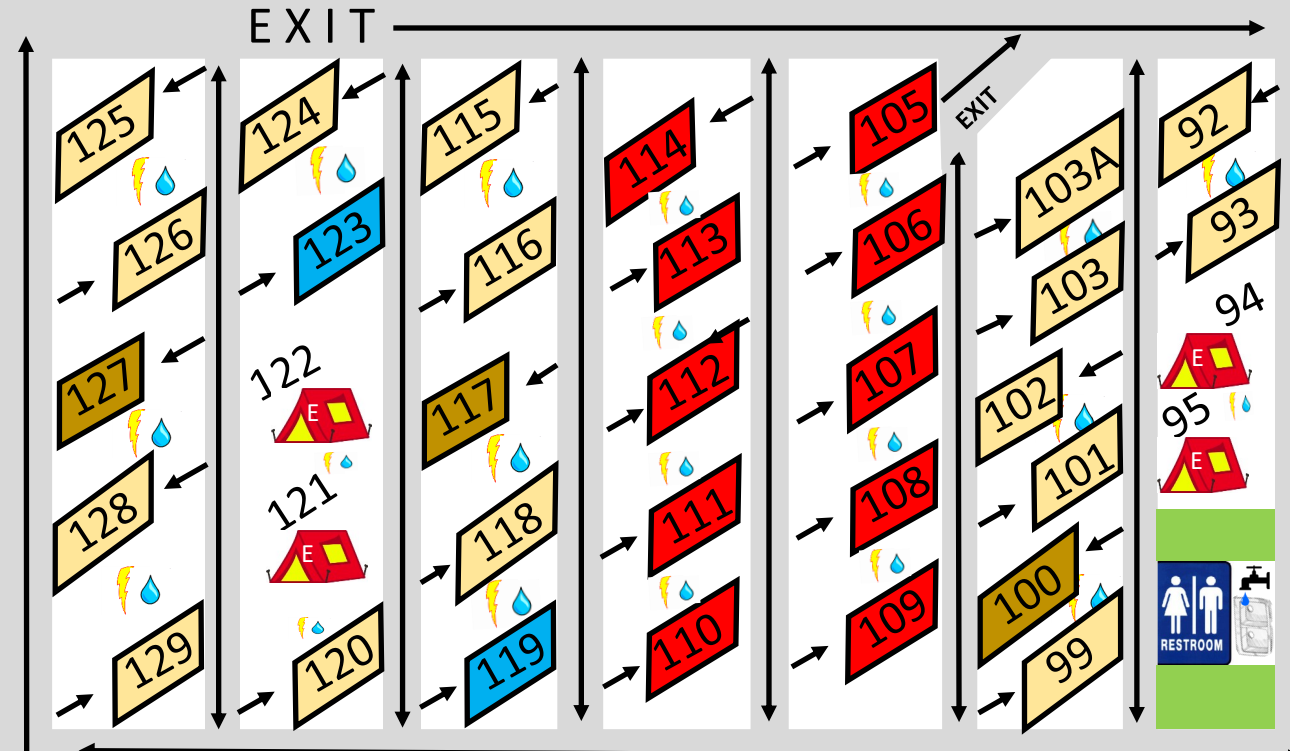

NIANTIC I95/EXIT 72 CT
271 WEST MAIN ST
NIANTIC, CT 06357
860-739-9308
NIANTICKOA.COM

Map Legend

SPEED LIMIT
5

Proceed at 5 MPH

Access to Package Store & Hiking Trails