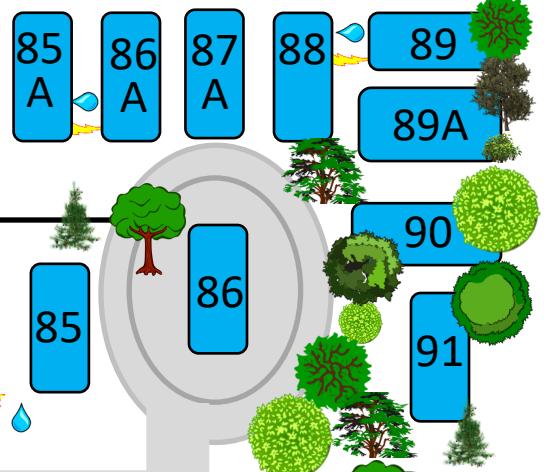

NIANTIC I95/EXIT 72 CT
271 WEST MAIN ST
NIANTIC, CT 06357
860-739-9308
NIANTICKOA.COM

Map Legend

SPEED LIMIT
5

Proceed at 5 MPH

Access to Package Store & Hiking Trails