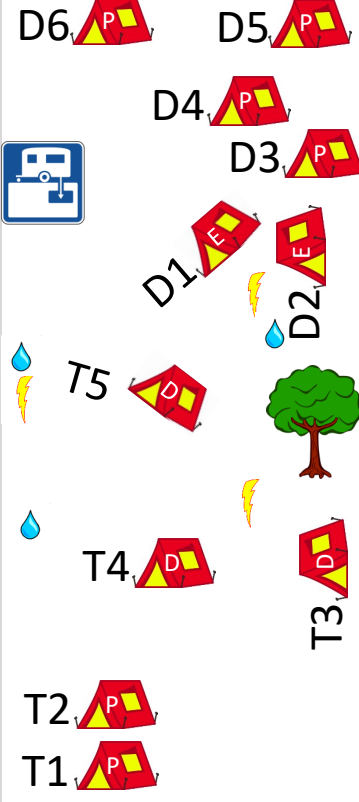

NIANTIC I95/EXIT 72 CT
271 WEST MAIN ST
NIANTIC, CT 06357
860-739-9308
NIANTICKOA.COM

Map Legend

SPEED LIMIT
5

Proceed at 5 MPH

Access to Package Store & Hiking Trails