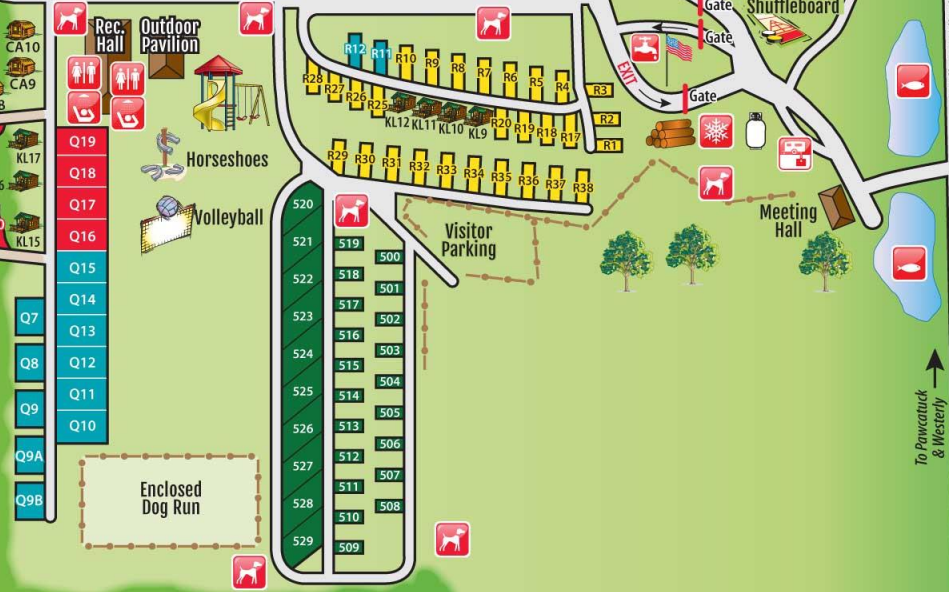

## LEGEND

- W/E
- W/E/S
- Grey Water W/E
- No Hook-up
- Safari W/E
- Overflow W/E
- W/E/S 50 AMP
- Camping Cabin®
- Deluxe Cabin®
- Propane
- Faucet
- Restrooms
- Laundry
- Showers
- Phone
- Dogi-Pot
- Dump Station
- Fishing
- Ice

NORTH

**SPEED LIMIT**

**10**

**MPH**

Watch For Children

49

Pendleton Hill Rd.

To Powatuck & Westerly