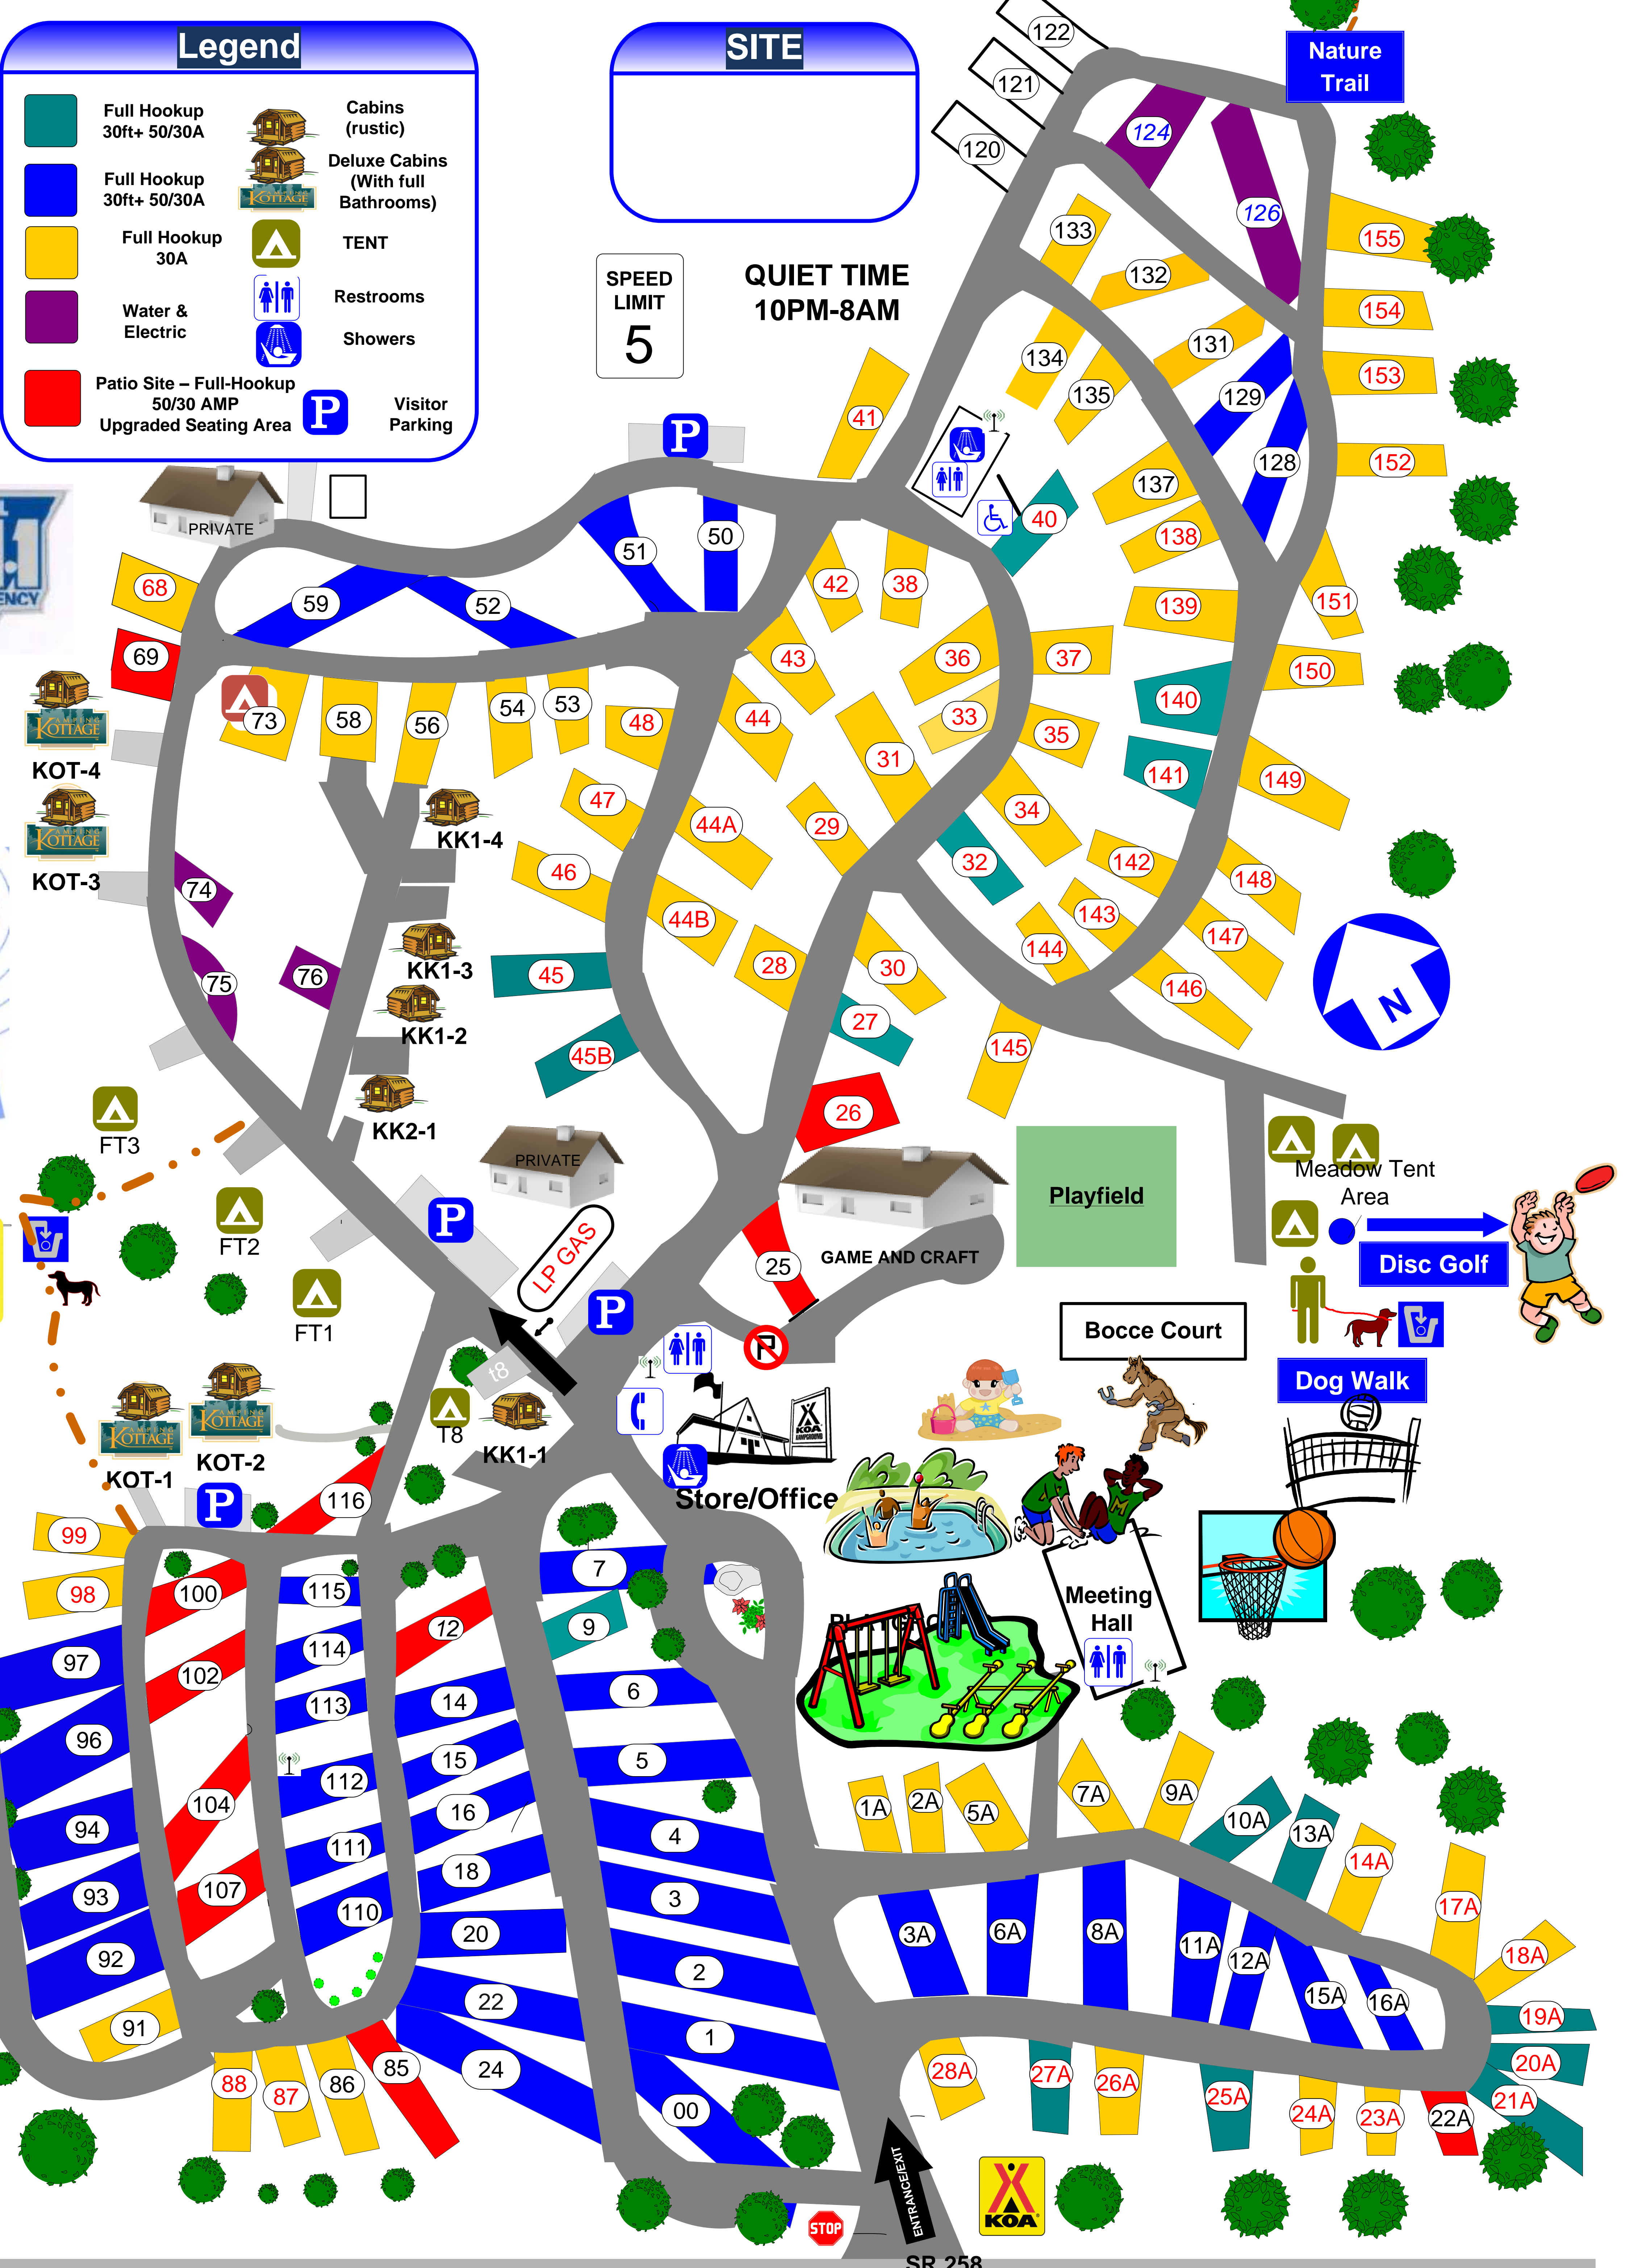

Legend

	Full Hookup 30ft+ 50/30A		Cabins (rustic)
	Full Hookup 30ft+ 50/30A		Deluxe Cabins (With full Bathrooms)
	Full Hookup 30A		TENT
	Water & Electric		Restrooms
	Patio Site - Full-Hookup 50/30 AMP Upgraded Seating Area		Showers
			Visitor Parking

SITE

SPEED
LIMIT
5

QUIET TIME
10PM-8AM

SPEED
LIMIT
5

SR 258

Fishing Lake