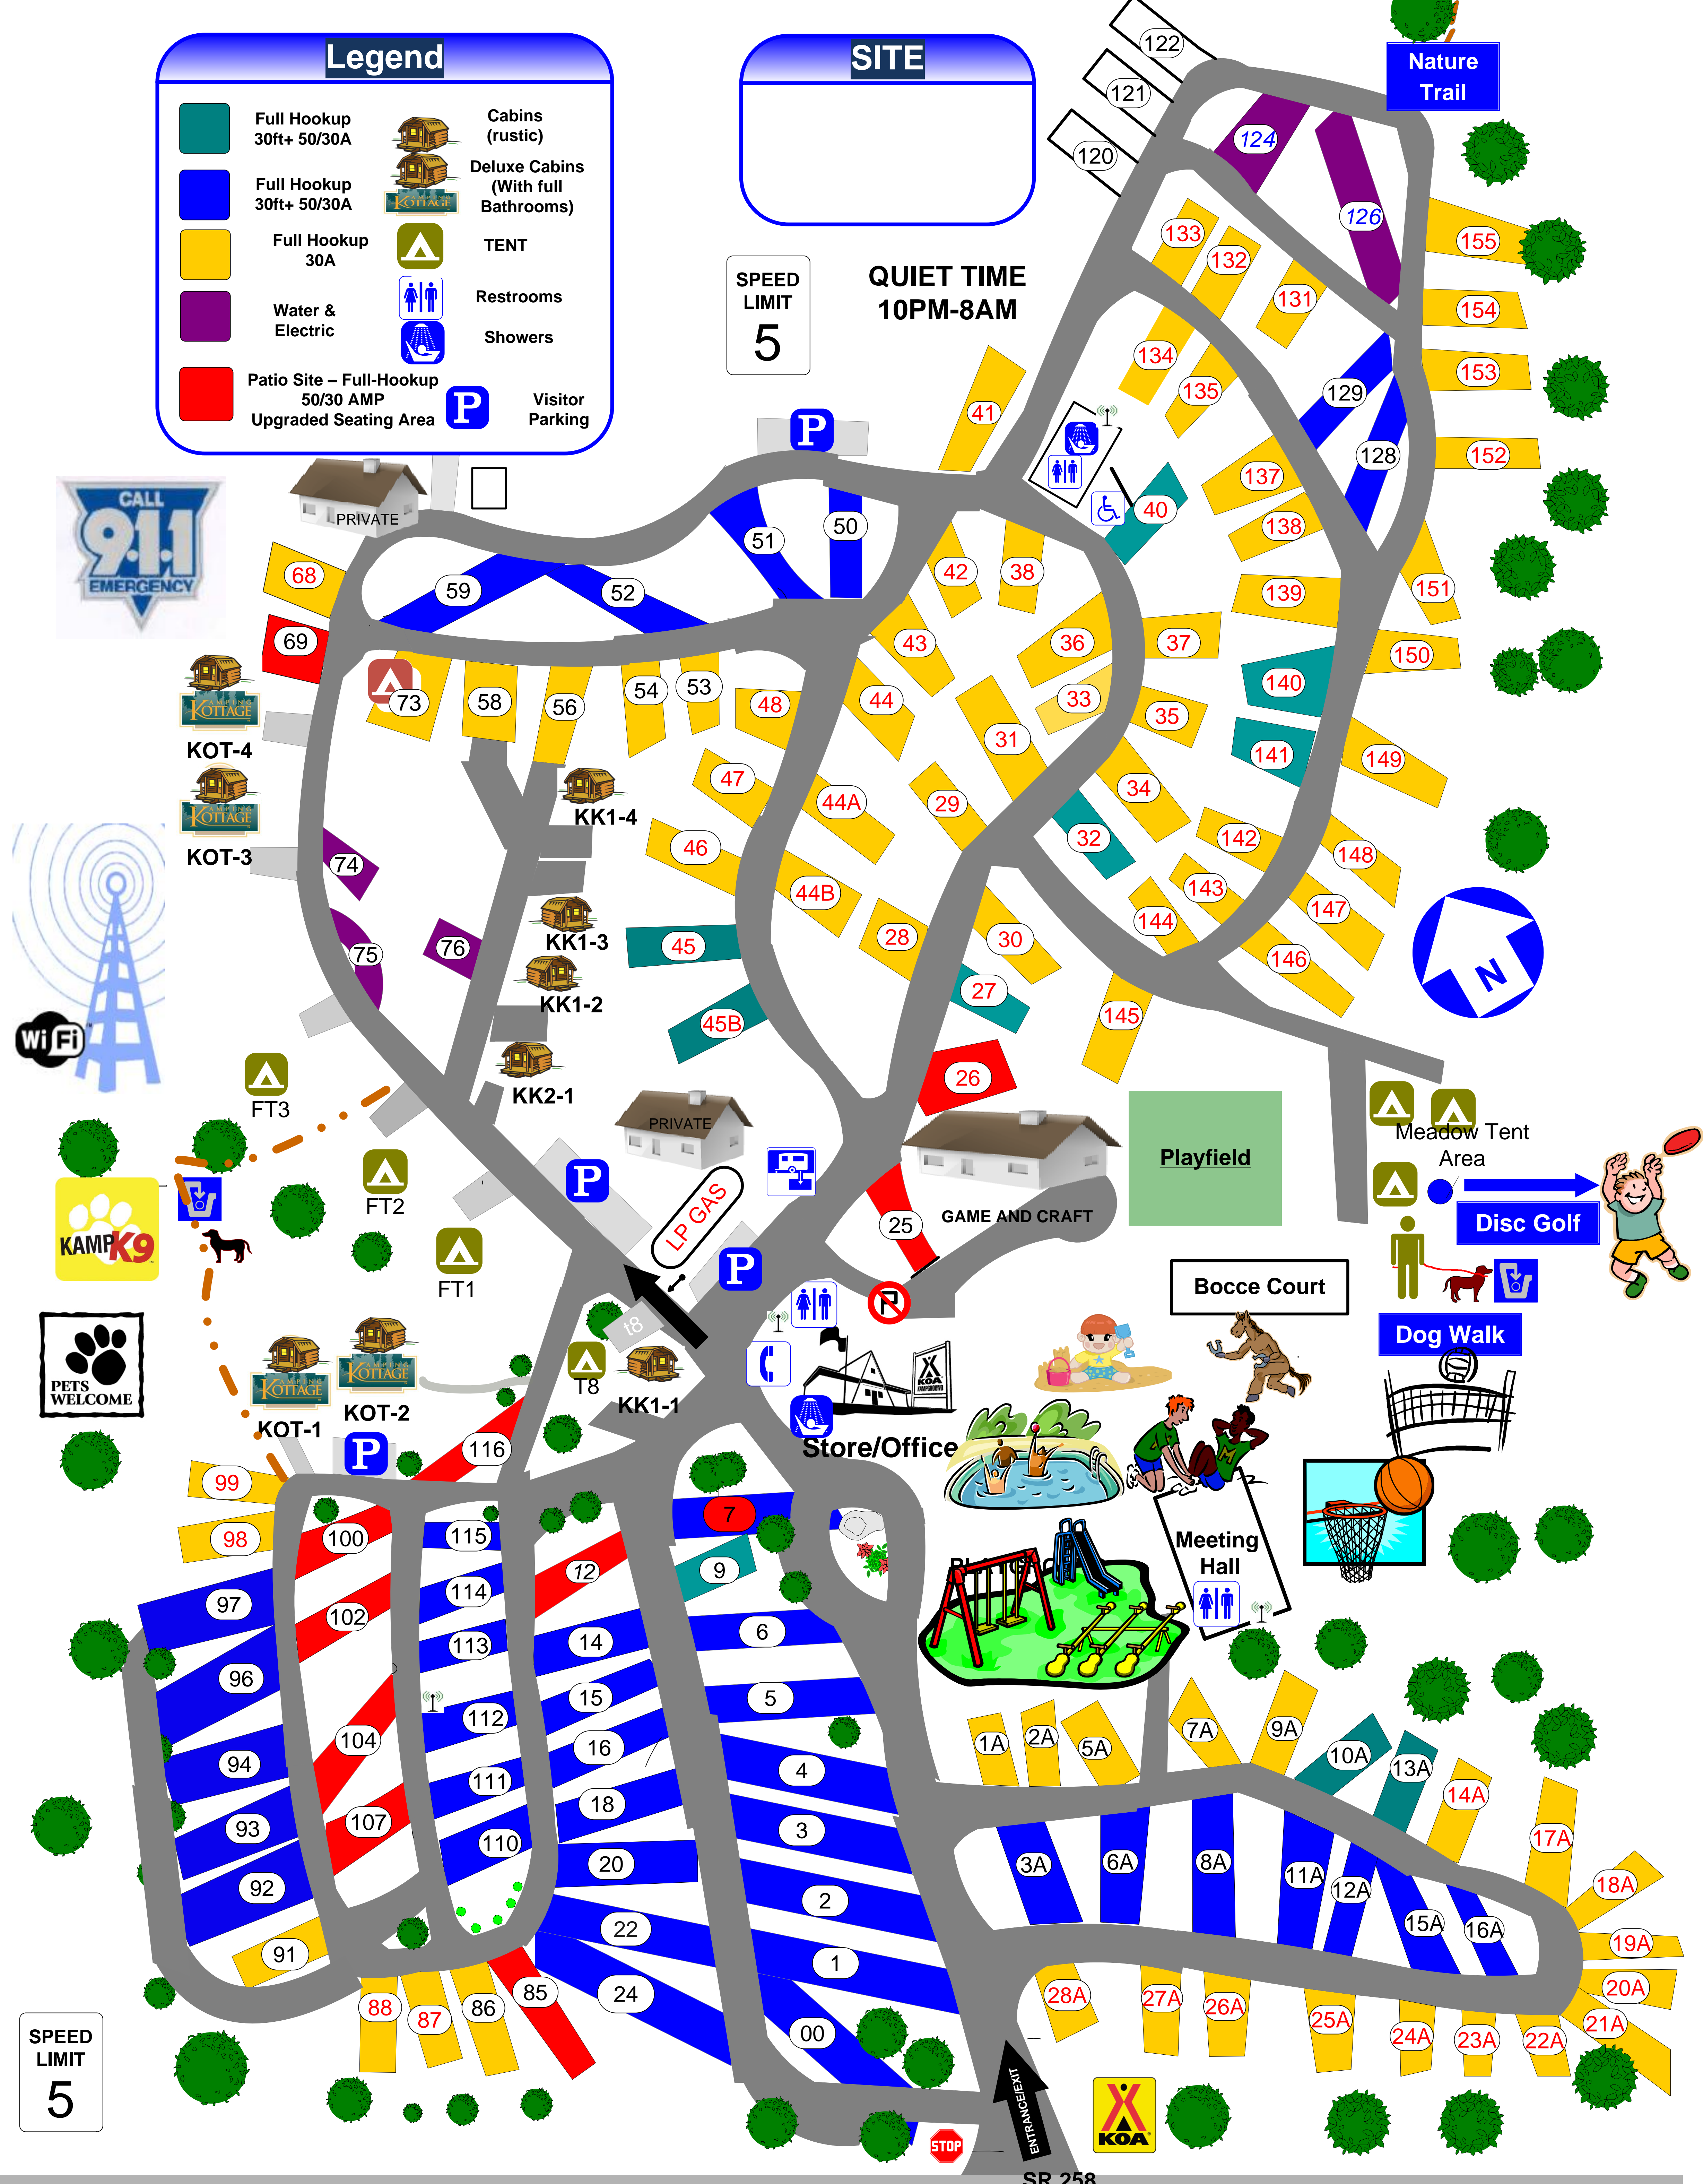

### Legend

	Full Hookup 30ft+ 50/30A		Cabins (rustic)
	Full Hookup 30ft+ 50/30A		Deluxe Cabins (With full Bathrooms)
	Full Hookup 30A		TENT
	Water & Electric		Restrooms
	Patio Site - Full-Hookup 50/30 AMP Upgraded Seating Area		Showers
			Visitor Parking

### SITE

SPEED  
LIMIT  
**5**

**QUIET TIME  
10PM-8AM**

SPEED  
LIMIT  
**5**

SR 258

Fishing Lake