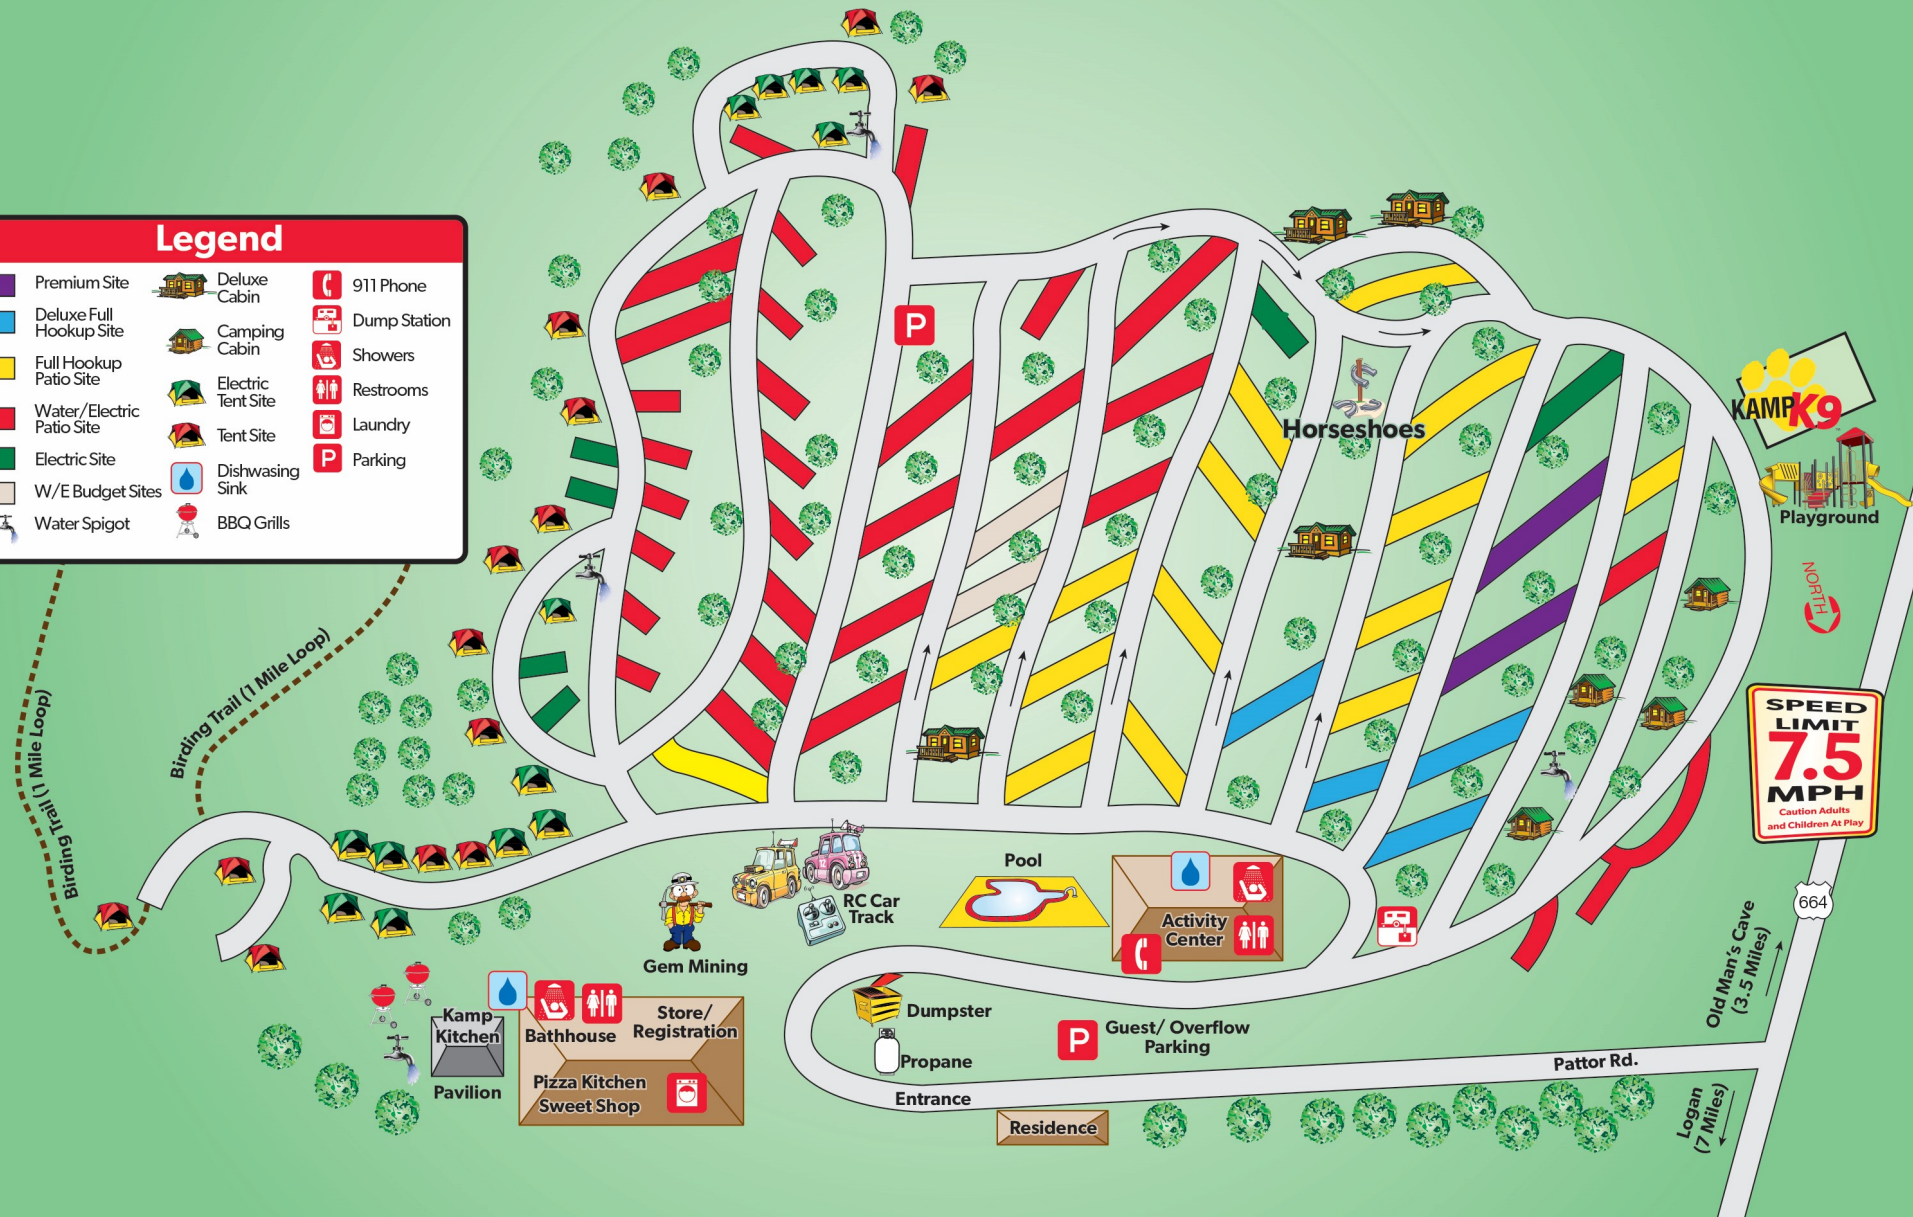

Legend

- | | | | | | |
|--|---------------------------|--|--------------------|--|--------------|
| | Premium Site | | Deluxe Cabin | | 911 Phone |
| | Deluxe Full Hookup Site | | Camping Cabin | | Dump Station |
| | Full Hookup Patio Site | | Electric Tent Site | | Showers |
| | Water/Electric Patio Site | | Tent Site | | Restrooms |
| | Electric Site | | Dishwashing Sink | | Laundry |
| | W/E Budget Sites | | Water Spigot | | Parking |
| | BBQ Grills | | | | |

Old Man's Cave
(3.5 Miles)

Logan
(7 Miles)

Pattor Rd.

Entrance

Residence

Guest/ Overflow
Parking

Dumpster

Propane

Pool

RC Car
Track

Gem Mining

Kamp
Kitchen

Pavilion

Bathhouse

Pizza Kitchen

Sweet Shop

Store/
Registration

Activity
Center

Horseshoes