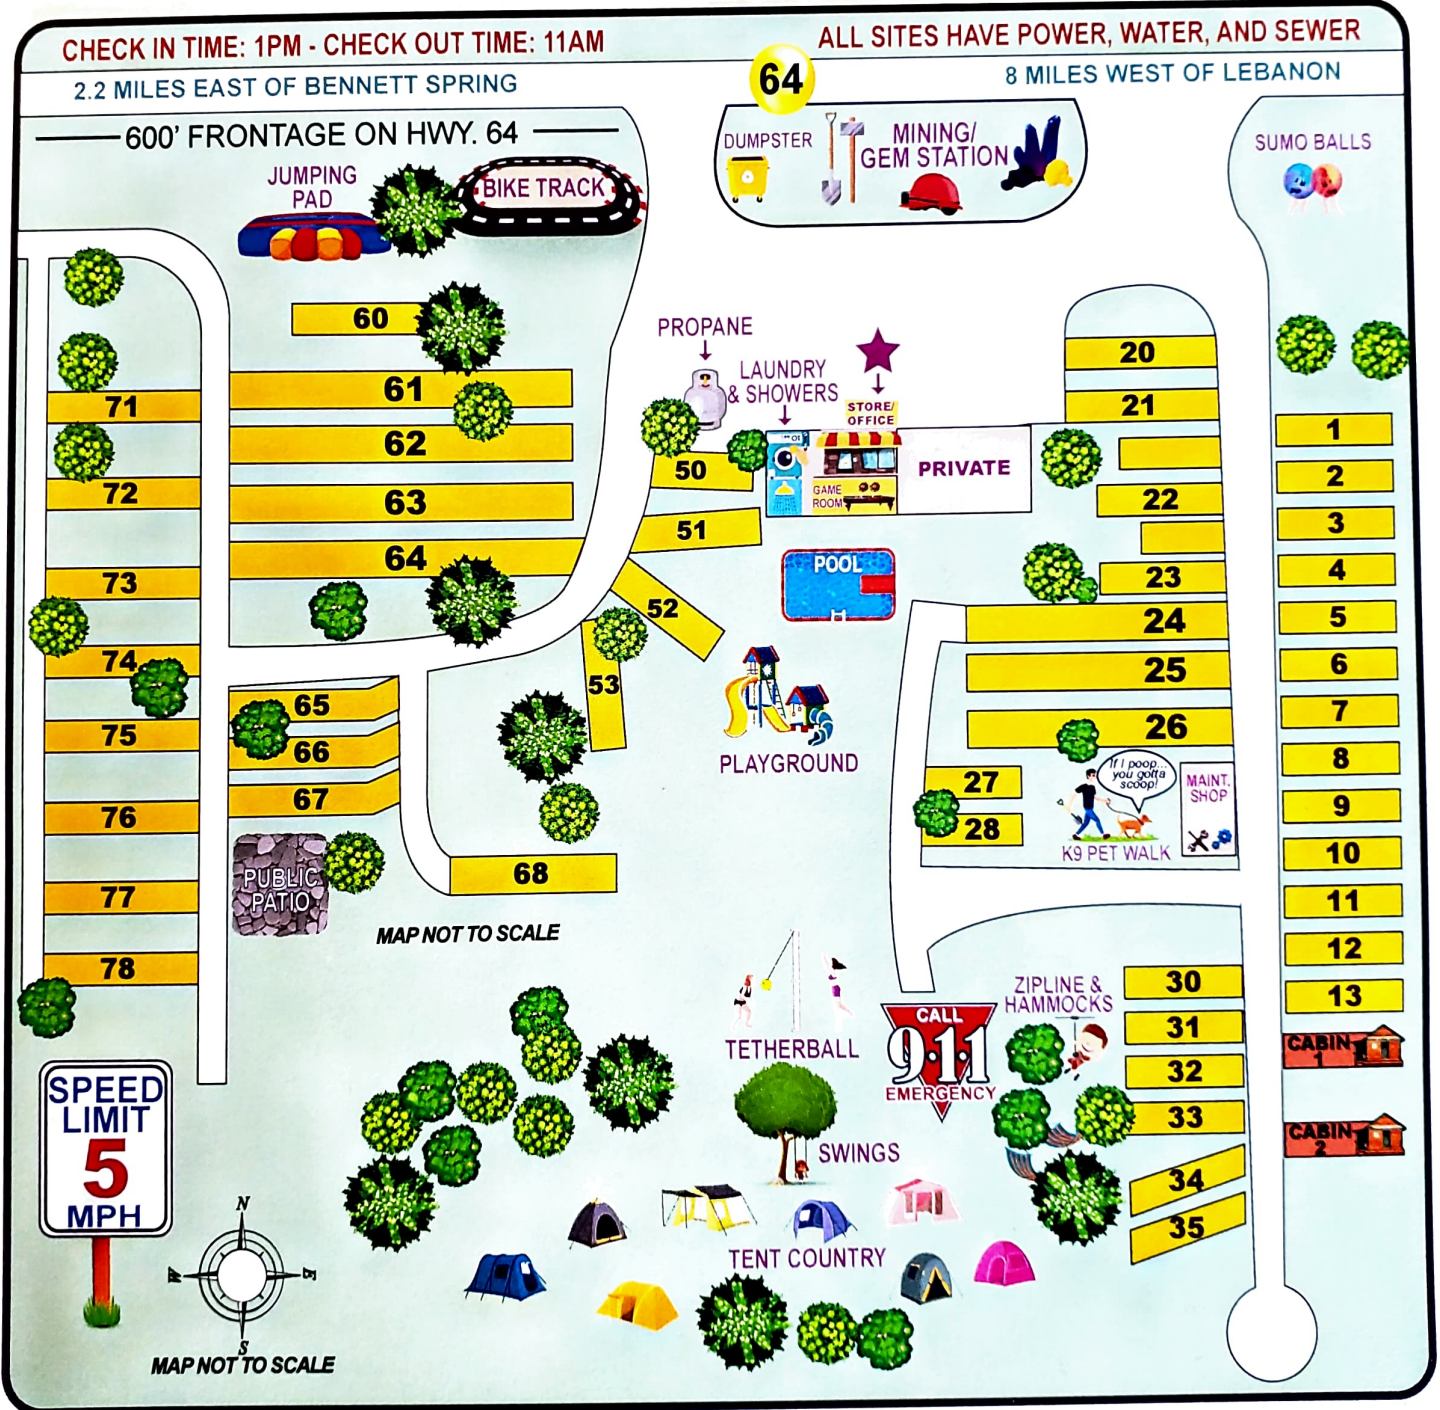

LEBANON/BENNETT SPRING

13654 Highway 64 • Lebanon, MO 65536 • Laclede County

Info: 417-322-6907 • Res: 1-800-562-8651

www.koa.com

PARK INFORMATION PAGE

- Propane \$
- Firewood \$
- Pool
- Bike Track
- Tree Swings

- Convenience Store
- Small Zipline
- Sumo Balls
- Playground
- Tetherball

- Laundry \$
- Shower House

WIFI:

THERE'S CAMPING and THERE'S KOA