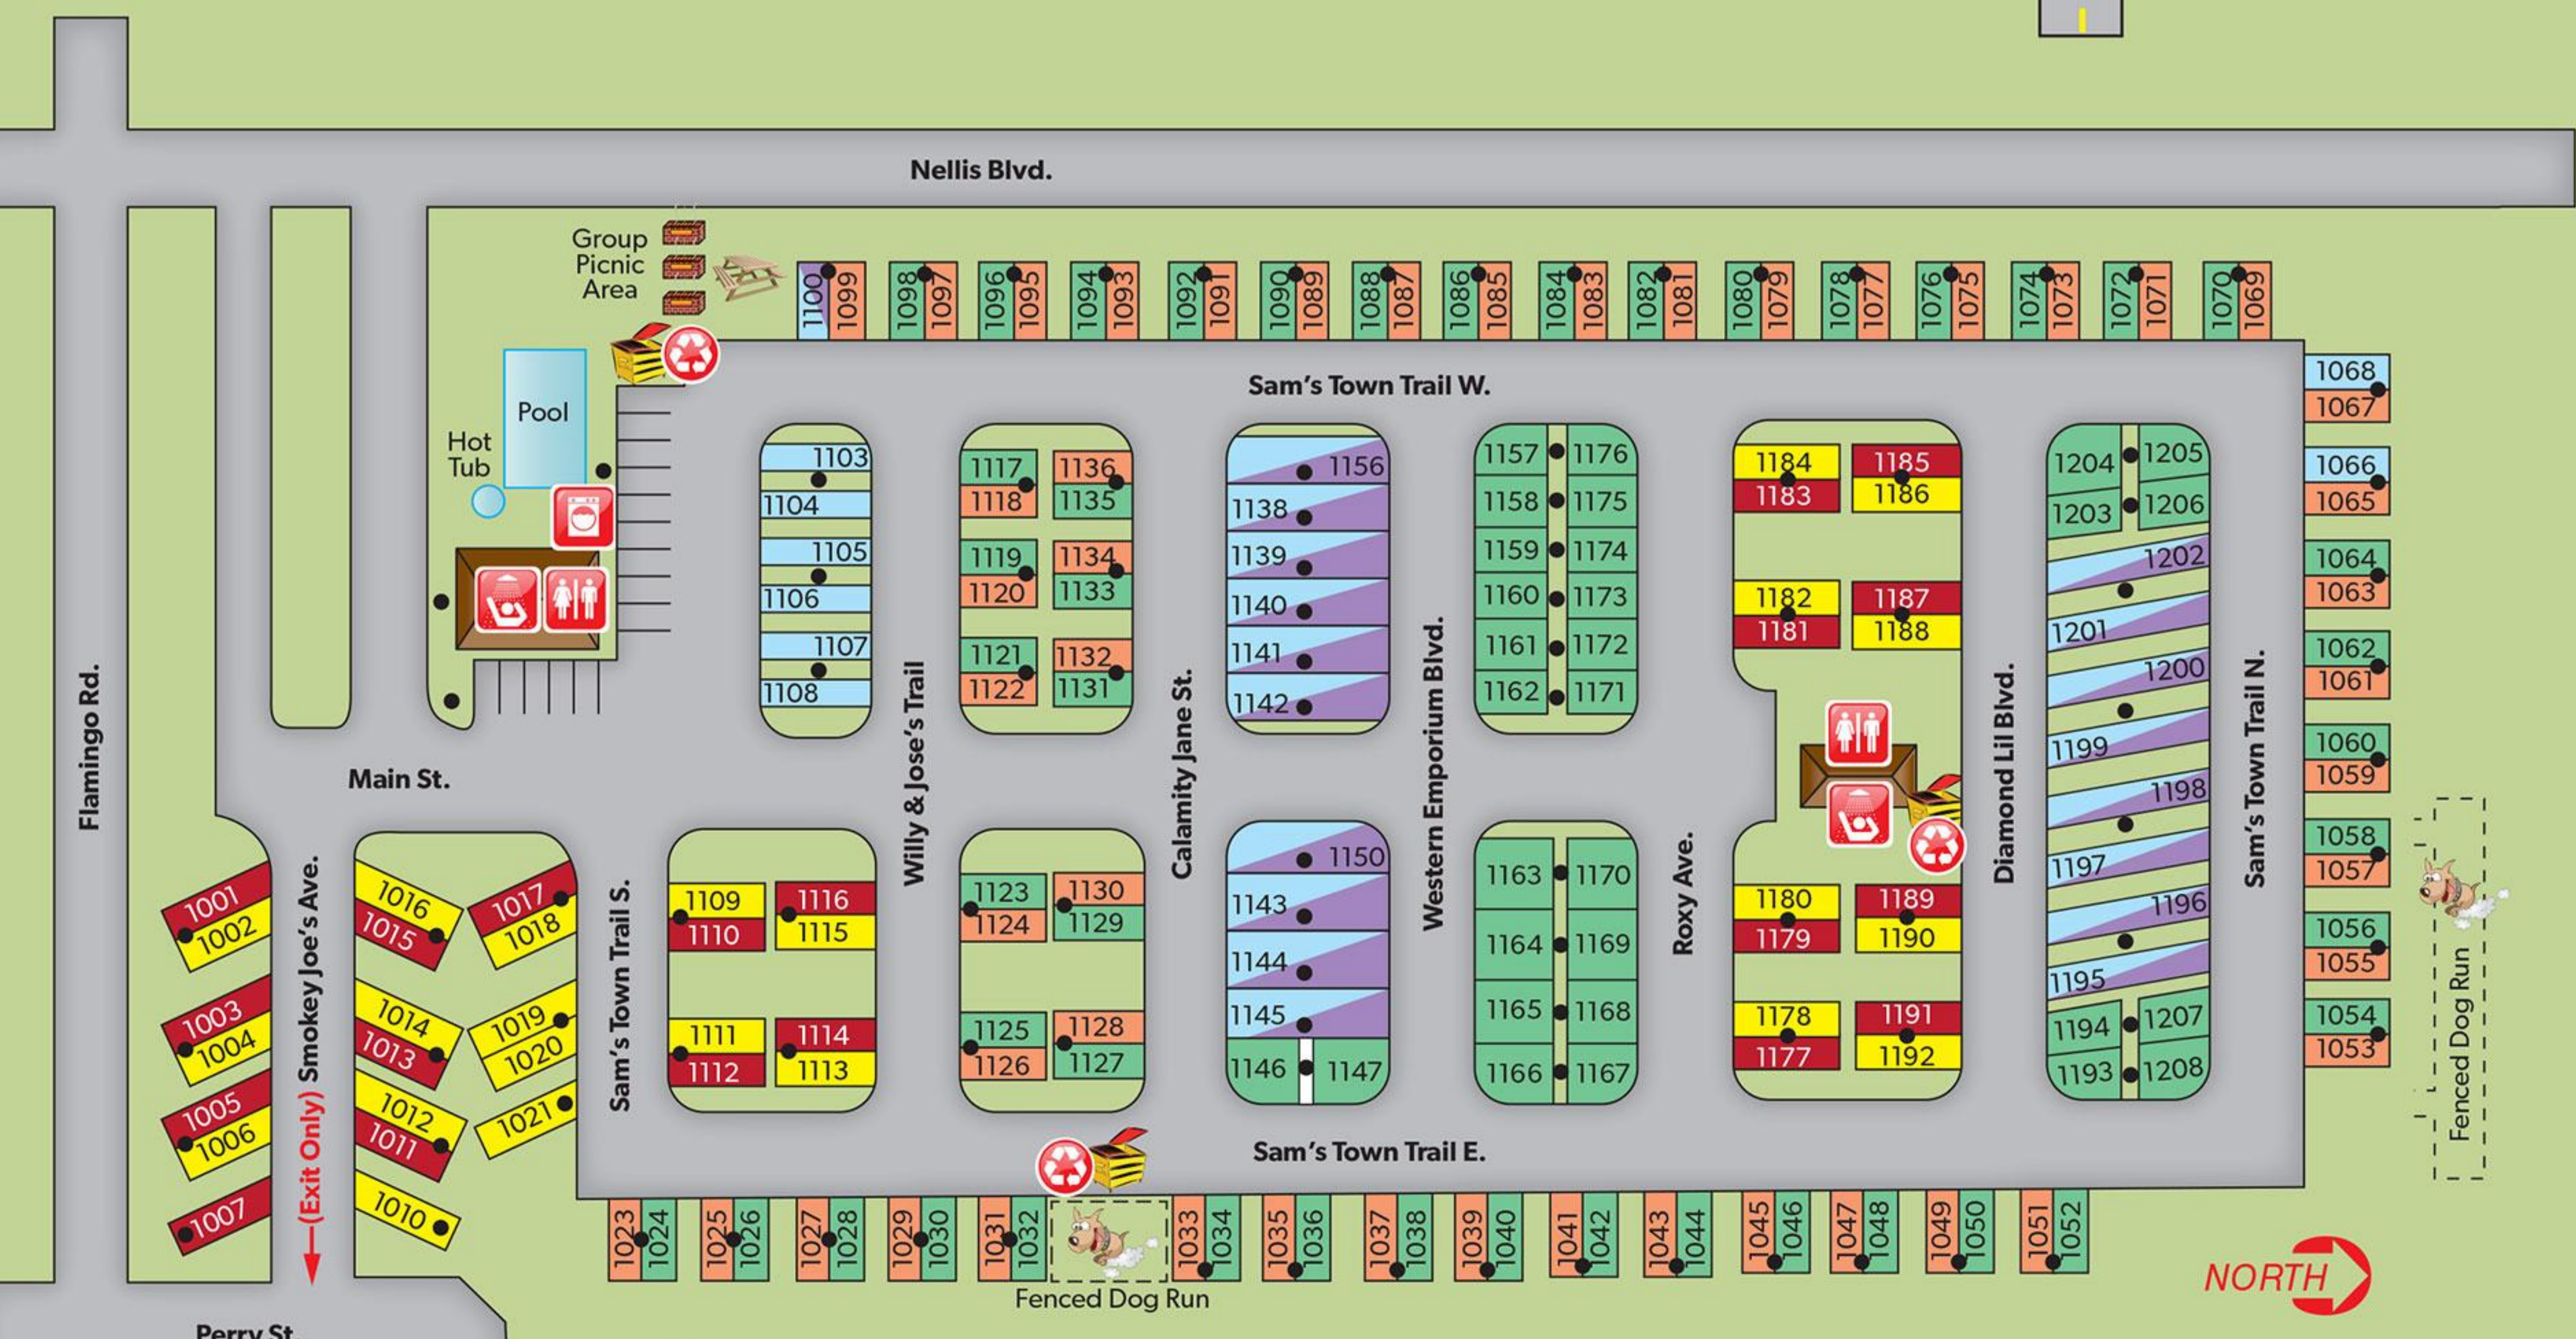

- 30 Amp Pull-Ins
- 30 Amp Back-Ins
- 50 Amp Pull-Thrus
- 30/50 Amp
- Restrooms
- Showers
- Laundry
- Dump Station
- Handicap Parking
- Dumpster
- Recycle Bin
- Propane Sales

- 50 Amp Pull-Ins
- 50 Amp Back-Ins
- BBQ Grill
- 30 Amp Pull-Ins
- 30 Amp Back-Ins
- Dumpster
- 50 Amp Pull-Thrus
- 30/50 Amp Pull-Thrus w/Patio
- Recycle Bin