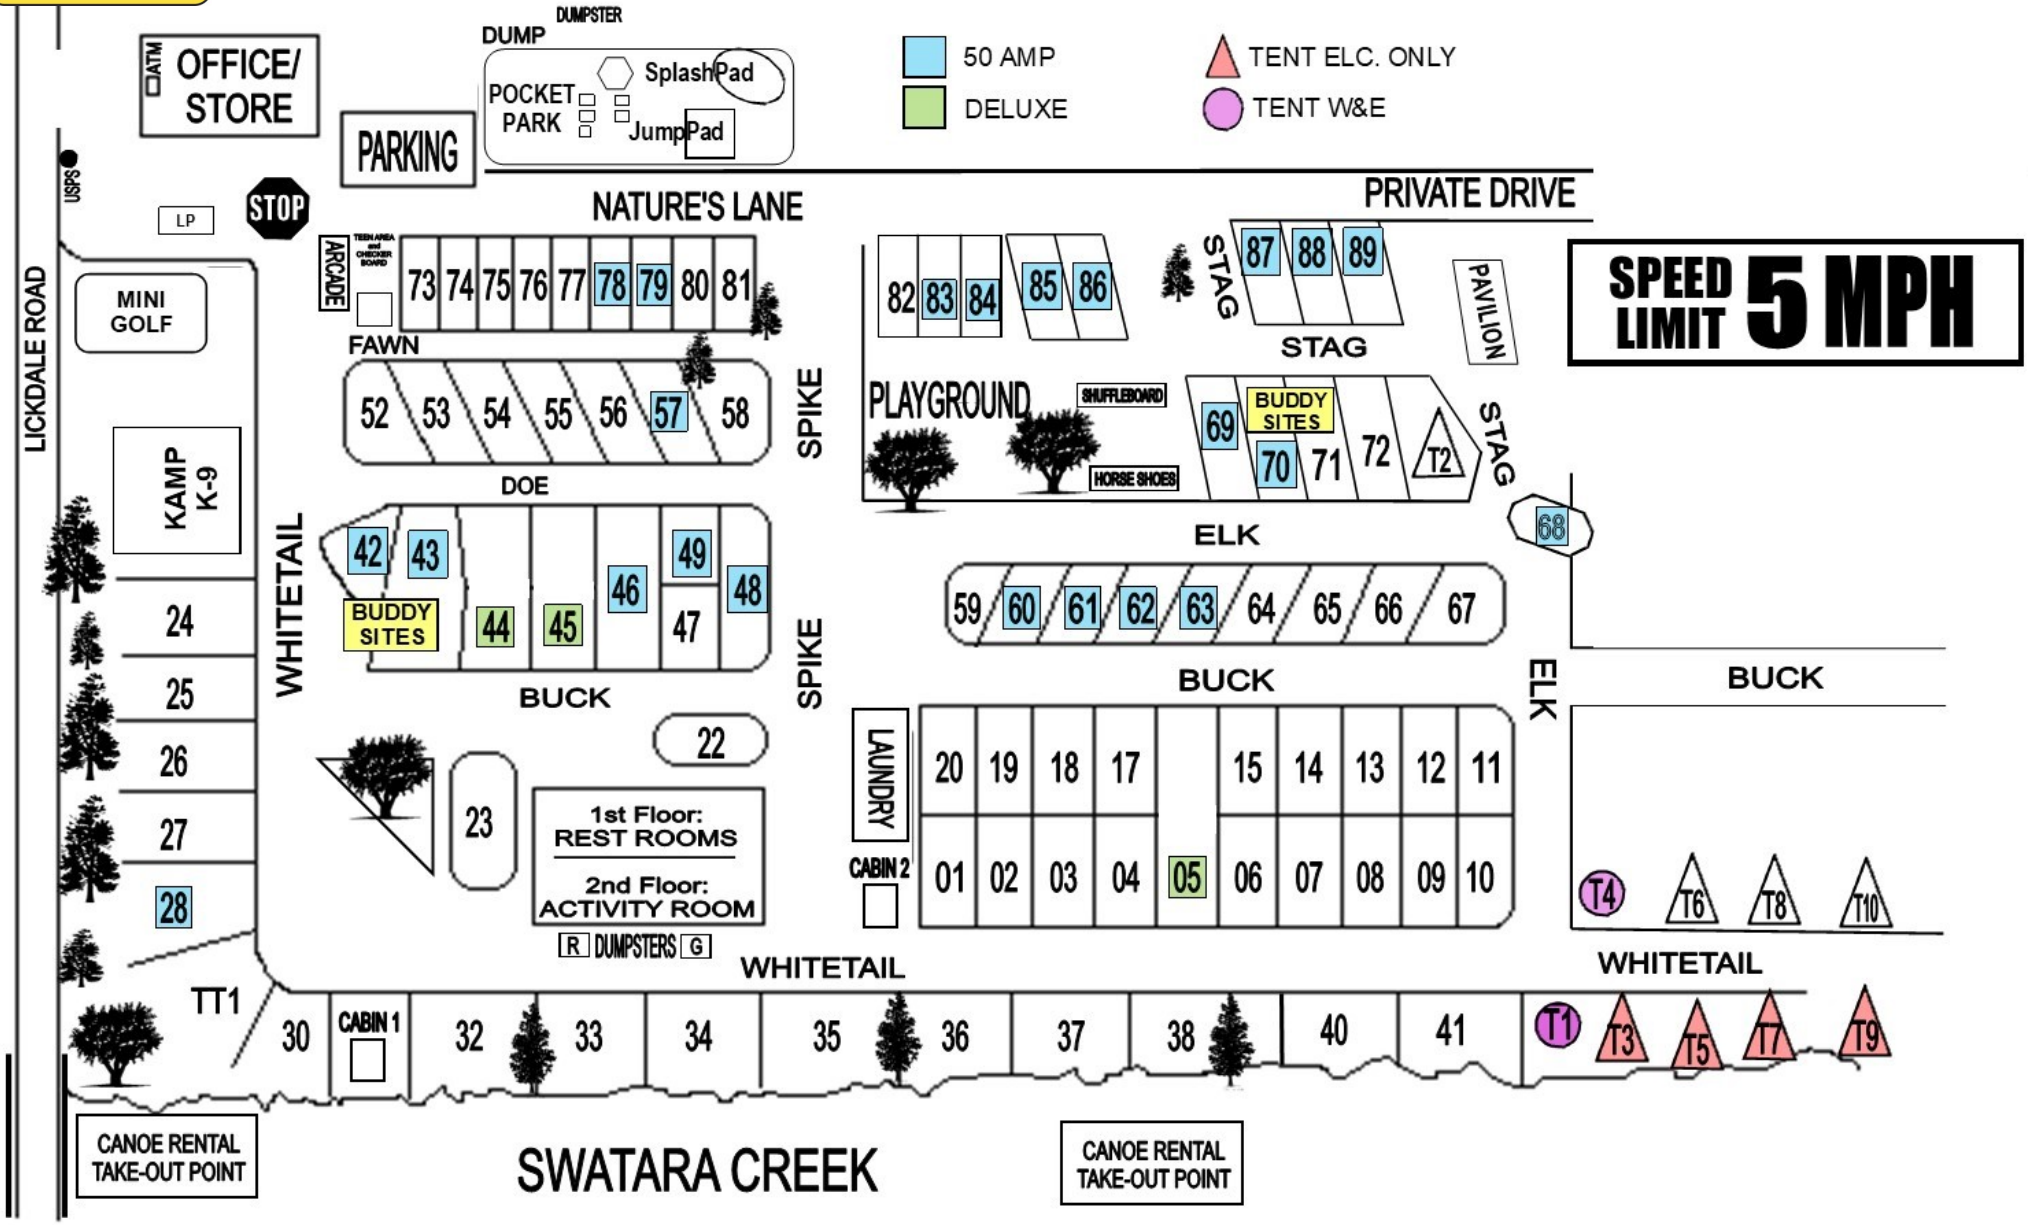

JONESTOWN/HERSHEY KOA

11 Lickdale Road, Jonestown, PA 17038 • 717-865-6411 or 800-562-2609 • JonestownKOA.com

SPEED LIMIT 5 MPH

SWATARA CREEK

CANOE RENTAL TAKE-OUT POINT