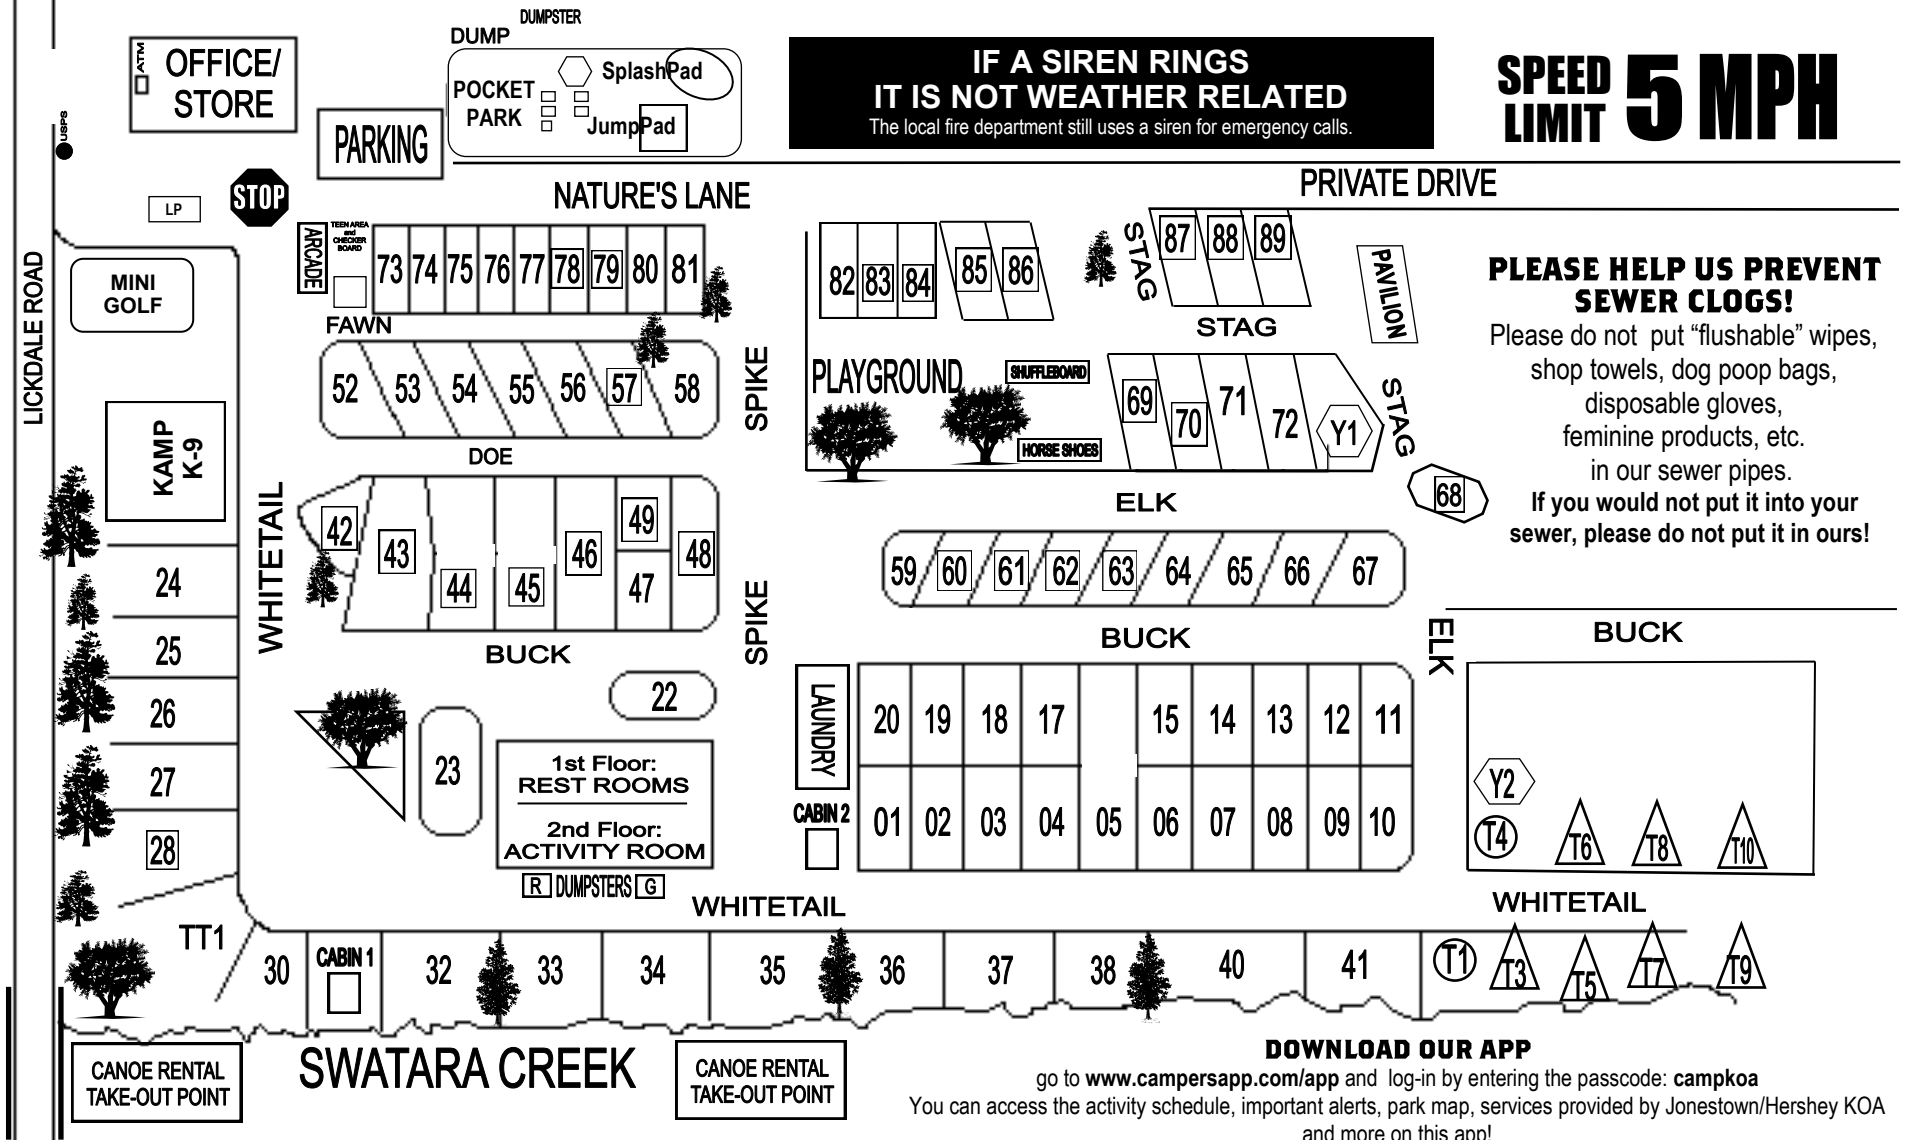

JONESTOWN/HERSHEY KOA

11 Lickdale Road, Jonestown, PA 17038 • 800-562-2609 or 717-865-6411

Welcome!

Your Hosts, Kyle & Tammy Boltz, and the entire Jonestown KOA team would like to welcome you to our campground. Whether this is your first time here, or you're one of our return guests, we would like to thank you for choosing to camp with us. We hope you have a great experience and make some great camping memories.

**IF A SIREN RINGS
IT IS NOT WEATHER RELATED**
The local fire department still uses a siren for emergency calls.

**SPEED
LIMIT 5 MPH**

PLEASE HELP US PREVENT SEWER CLOGS!
Please do not put "flushable" wipes, shop towels, dog poop bags, disposable gloves, feminine products, etc. in our sewer pipes.
If you would not put it into your sewer, please do not put it in ours!