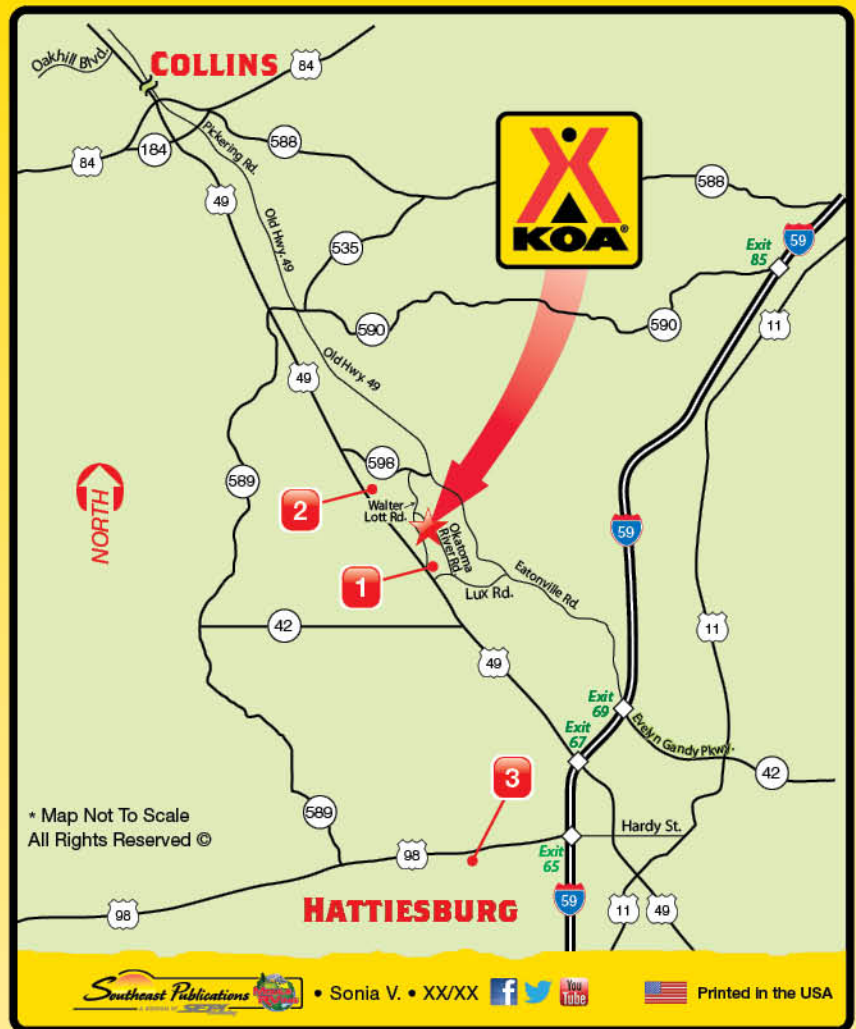

First Presbyterian Church
4901 Hardy St., Hattiesburg, MS 39402
(601) 268-0303

Hattiesburg Community Church
114 Newell Sullivan Rd., Hattiesburg, MS 39401
(601) 450-3422

Hattiesburg First Nazarene Church
3501 Broadway Dr., Hattiesburg, MS 39402
(601) 268-0112

Heritage United Methodist Church
3 Baracuda Dr., Hattiesburg, MS 39402
(601) 261-3371

Providence Baptist Church
1180 Eatonville Rd., Hattiesburg, MS 39401
(601) 582-8530

St. Thomas Aquinas Catholic
3117 W. 4th St., Hattiesburg, MS 39401
(601) 264-5192

Temple Baptist Church of Hattiesburg
1508 Hardy St., Hattiesburg, MS 39401
(601) 582-9771

Trinity Heights Church of God
6907 U.S. Highway 49, Hattiesburg, MS 39402
(601) 268-2815

Pool

- Summer Hours: 9:00 AM - 9:00 PM
- No lifeguard on duty.
- Children under 14 must be supervised by an adult 18 or over at all times.
- No cutoff jeans.
- Babies must wear swim diapers.
- No running, pushing, shoving in pool area.
- No diving in pool.
- No alcoholic beverages.
- No glass containers.
- Smoking in designated areas only.

Quiet Time

10:00 PM to 8:00 AM
Please respect fellow campers. No loud music at any time.

Fishing

Release Bass

Vehicles

Drive with caution at all times. Speed limit is 15 mph on entrance and exit roads and 5 mph in cabin and RV areas. Children are riding bikes and playing. Maximum of 2 vehicles at any site. Restrictions on use of golf carts, 4-wheelers, and motorcycles.

Wi-Fi & DirecTV Available

* Map Not To Scale
All Rights Reserved ©

Southwest Publications

• Sonia V. • XX/XX

Printed in the USA

2 Shady Acres Village
624 Hwy. 49 • Seminary, MS 39479
601-722-4114
www.shadyacresvillage.com
General Store
Café, Bakery & Gift Shop

601-271-6003
Leatha's Bar-B-Que
Hattiesburg, MS
6374 US Hwy. 98 West

248 Hwy 49 North - Seminary, MS 39479
1 Sole Sisters
Literally the closest place to get ice cream!!

REVIEW
MOBILE RVING
★★★★★
The Parks You Visit on
MOBILERVING.COM

EARN ON THE ROAD!
FREE Stay at The Top Campgrounds
Earn Residual Income
Connect Our Customers with Small Businesses

800.832.3292
SoutheastPublications.com

Join US TODAY!
The RV Bunch
Facebook
thervBunch.com