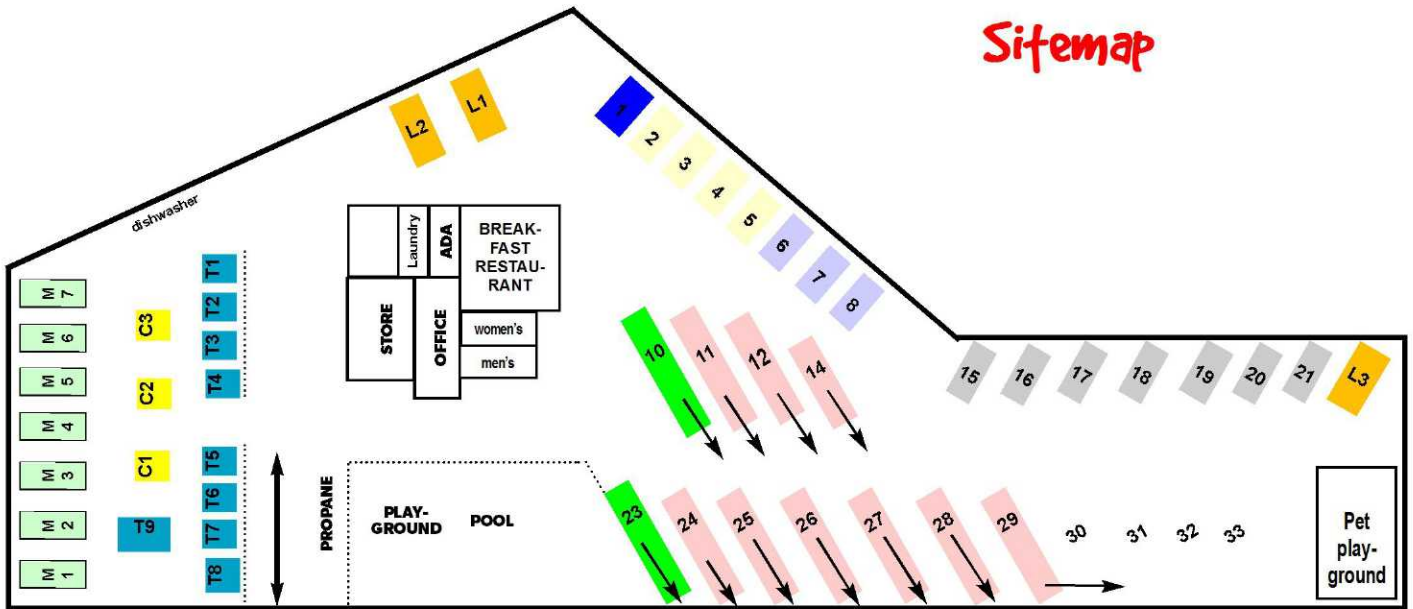

# Sitemap

- Cabins
- Cabins de luxe (Lodges)
- Full hook-up Pull-thru De luxe site 30/50 Amp.
- Full hook-up Pull-thru site 30/50 Amp.
- Full hook-up Back-in De luxe 20/30/50 Amp.
- Full hook-up Back-in site 20/30/50 Amp.

- Full hook-up Back-in site 20/30 Amp.
- Full hook-up Pull-in site 30 Amp.
- Water-electric site 20/30 Amp.
- Long term sites 20/30/50 Amp.
- Premium tent sites 15 Amp.