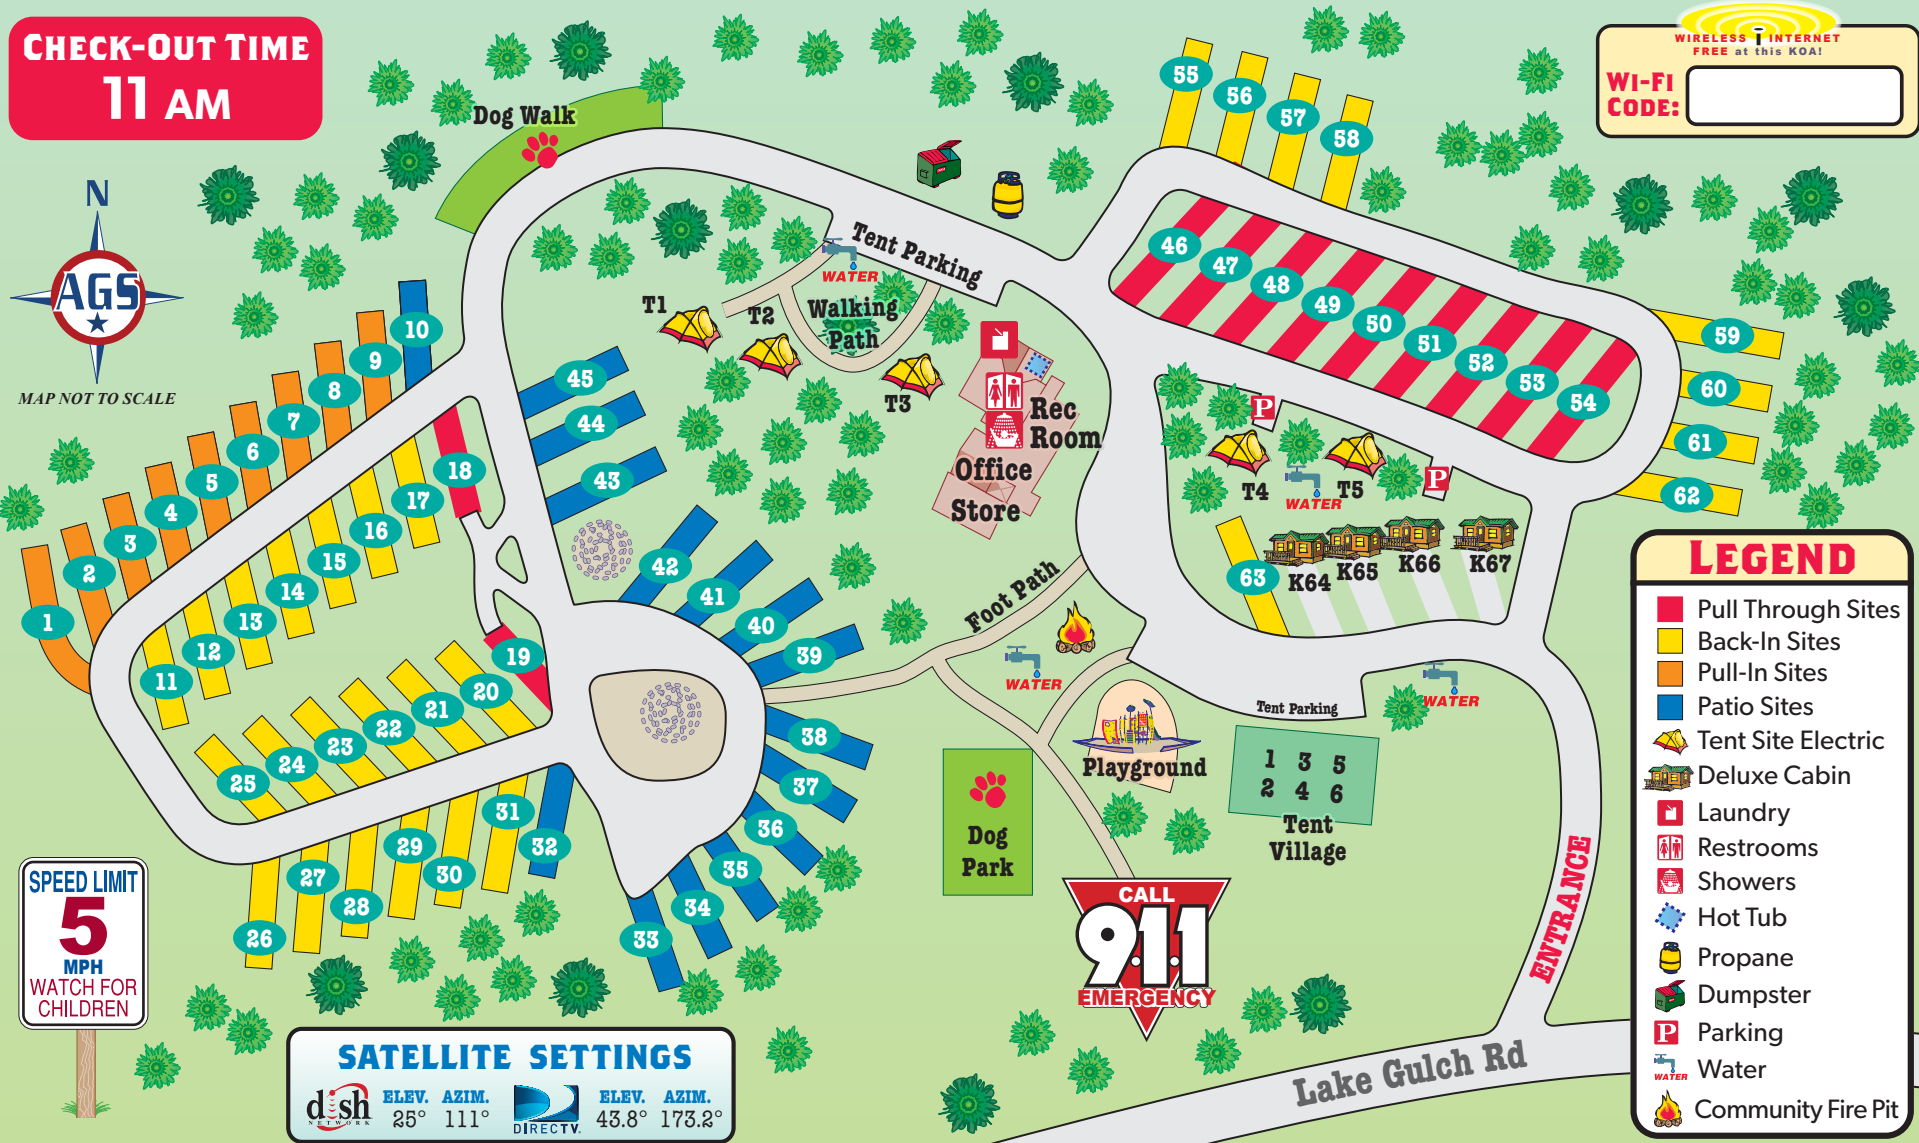

**CHECK-OUT TIME**  
**11 AM**

WIRELESS INTERNET  
FREE at this KOA!  
**WI-FI CODE:**

MAP NOT TO SCALE

**SPEED LIMIT**  
**5**  
MPH  
WATCH FOR CHILDREN

**SATELLITE SETTINGS**

dish	ELEV. AZIM.	DIRECTV	ELEV. AZIM.
	25° 111°		43.8° 173.2°

- LEGEND**
- Pull Through Sites
  - Back-In Sites
  - Pull-In Sites
  - Patio Sites
  - Tent Site Electric
  - Deluxe Cabin
  - Laundry
  - Restrooms
  - Showers
  - Hot Tub
  - Propane
  - Dumpster
  - Parking
  - Water
  - Community Fire Pit

**CALL**  
**911**  
**EMERGENCY**

**Lake Gulch Rd**

**ENTRANCE**