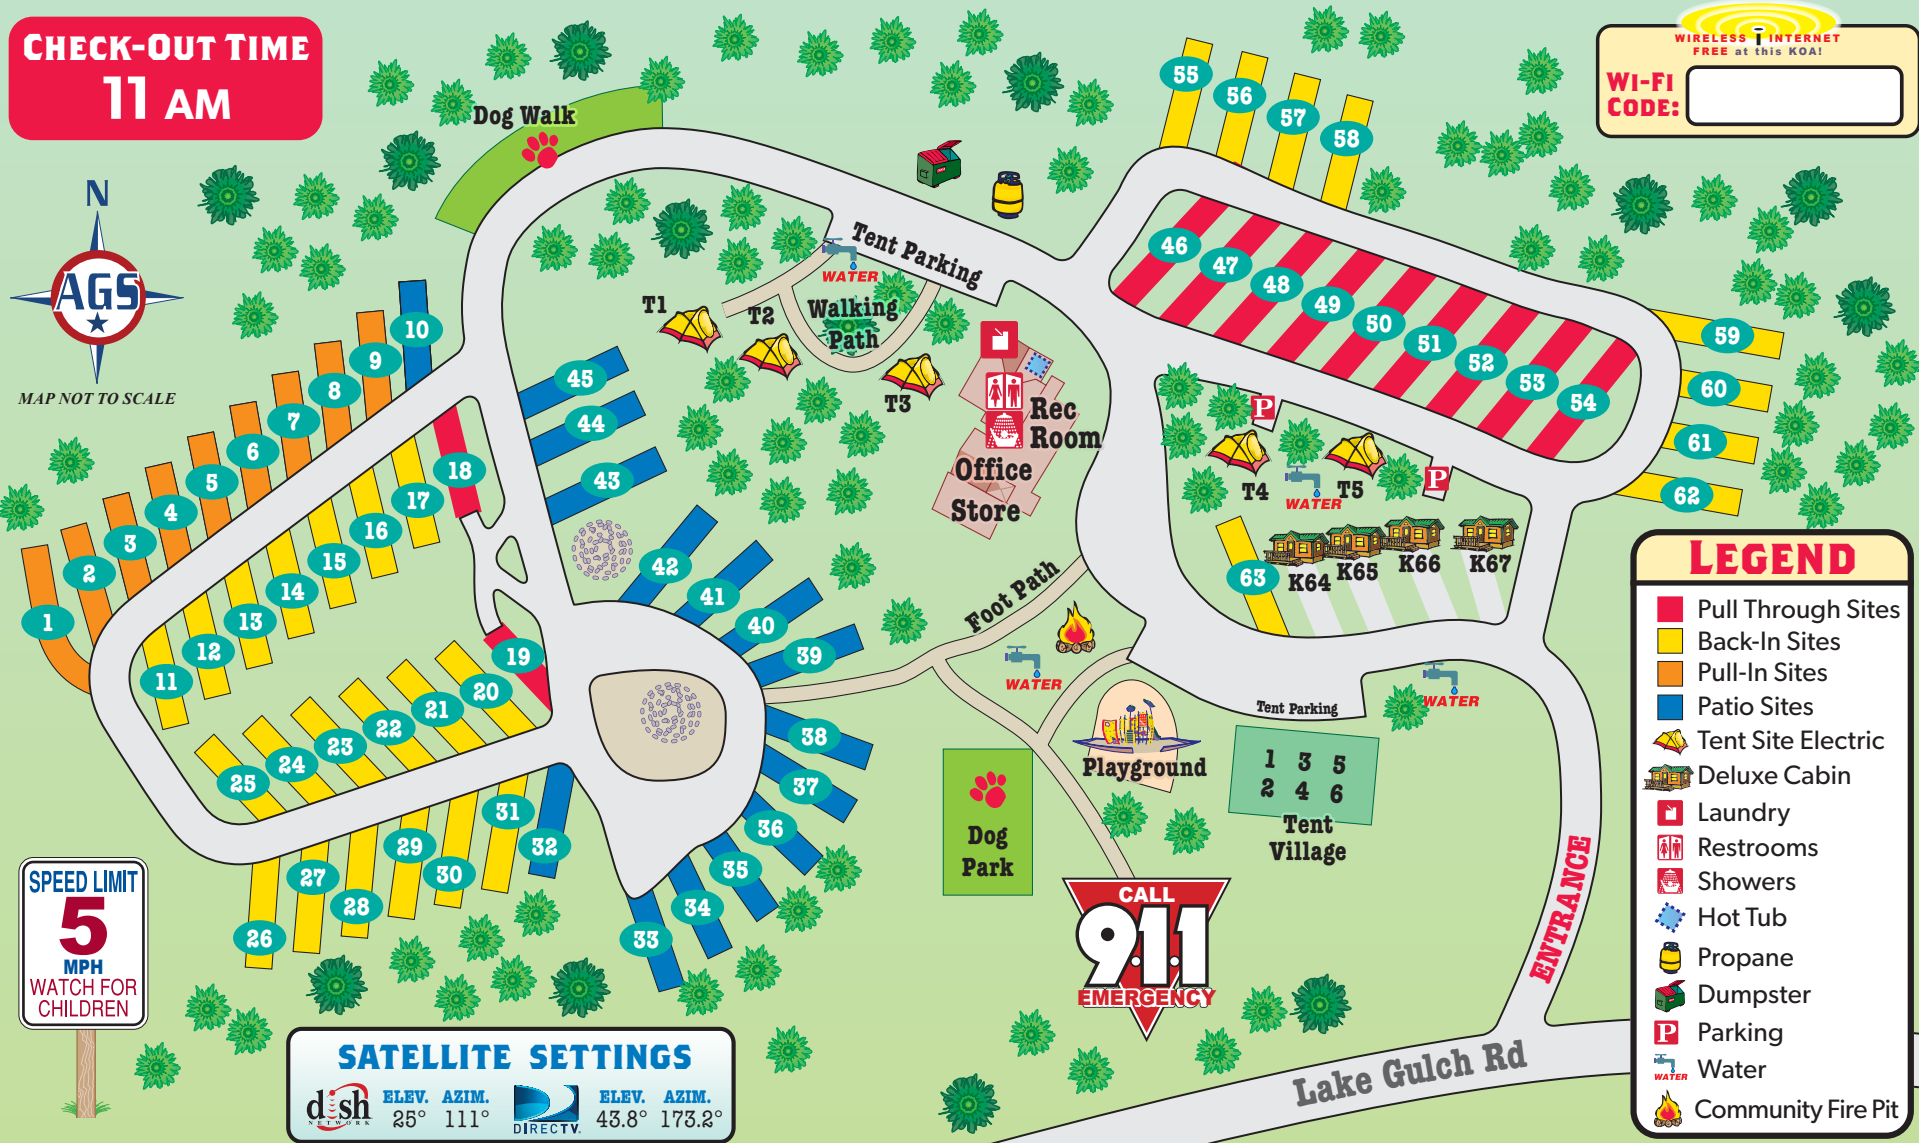

**CHECK-OUT TIME**  
**11 AM**

WIRELESS INTERNET  
FREE at this KOA!  
**WI-FI CODE:**

MAP NOT TO SCALE

**SPEED LIMIT**  
**5**  
MPH  
WATCH FOR CHILDREN

**SATELLITE SETTINGS**

dish	ELEV. AZIM.	DIRECTV	ELEV. AZIM.
	25° 111°		43.8° 173.2°

- LEGEND**
- Pull Through Sites
  - Back-In Sites
  - Pull-In Sites
  - Patio Sites
  - Tent Site Electric
  - Deluxe Cabin
  - Laundry
  - Restrooms
  - Showers
  - Hot Tub
  - Propane
  - Dumpster
  - Parking
  - Water
  - Community Fire Pit

**CALL**  
**911**  
**EMERGENCY**

Lake Gulch Rd

**ENTRANCE**