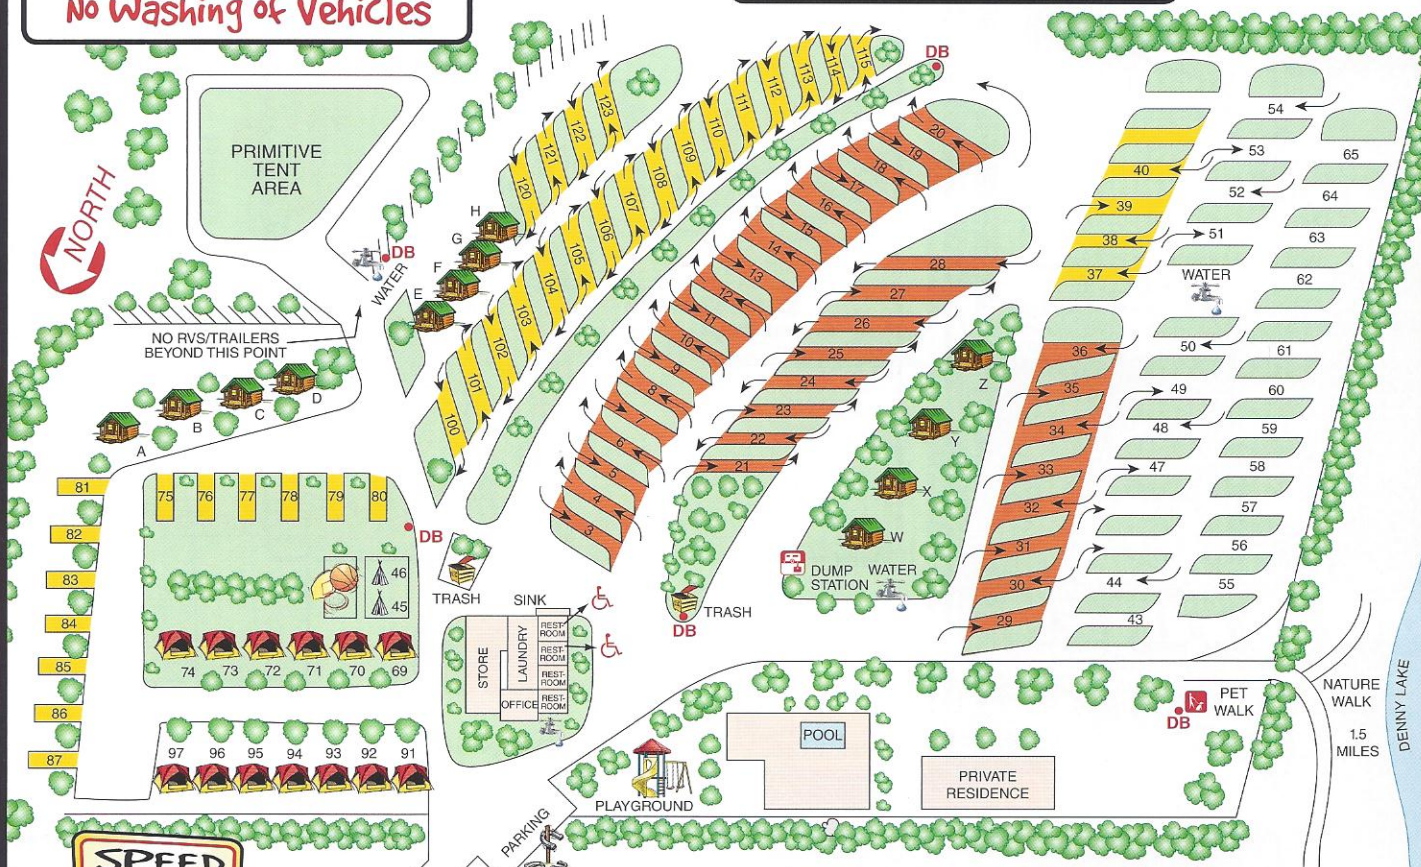

# Cortez - Mesa Verde Guest Services Guide

27432 E. Hwy. 160 • Cortez, CO 81321  
Montezuma County  
[Info] 970-565-9301

Your Site # Is

Check-out

11:00 AM

Do Not Hang Anything From  
Trees, Including Laundry

No Running of Generators  
No Washing of Vehicles

Laundry open 24 Hours

3-Acre  
Dog park

**Legend**

- Full Hookup
- Water & Electric
- Future Sites
- Deluxe Tent Site
- Primitive Tent Area
- Teepee
- Dog Bags
- Camping Cabin
- Dumpster (Trash)
- Dump Station
- Water
- Handicap
- Basketball
- Pet Walk

Dish Network	DirecTV
AZ 178°	AZ 157°
ELE 45°	ELE 46°

Since 1986  
**Southeast Publications**  
SERVICING USA & CANADA  
All Rights Reserved © 2012

**EMERGENCY - Police & Fire 911 • Hospital 565-6666**