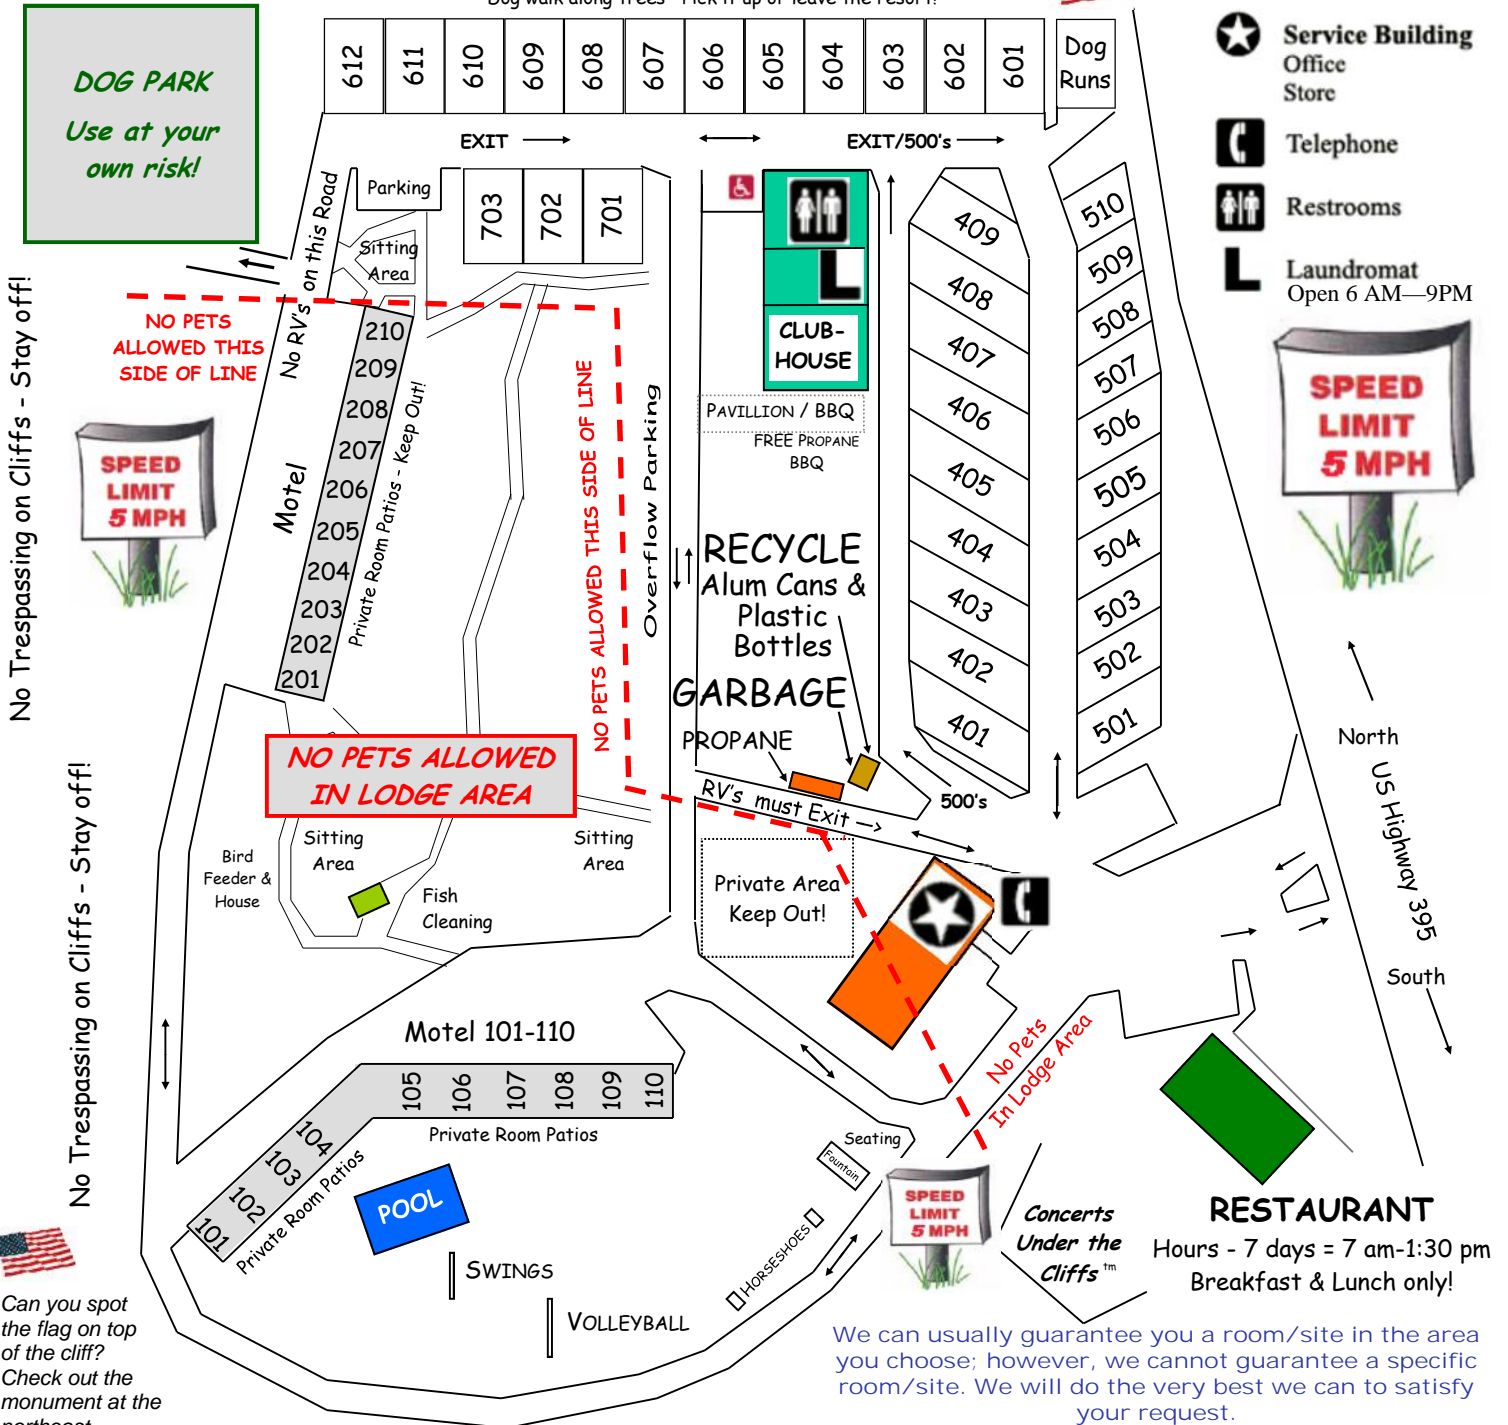

# Coleville/Walker KOA

Room/Site

Restroom/Laundry

110437 US Hwy 395 • Coleville, CA 96107 • 530-495-2255

www.meadowcliff.com • stay@meadowcliff.com

**Check-Out**  
No Later Than 11 AM

**Beer • Wine • Ice • RV Supplies • Ice Cream • Soda • Candy • Propane • And More!**

PRIVATE PROPERTY—NO TRESPASSING

Dog walk along trees—Pick it up or leave the resort!

Monument & Flag

No Trespassing on Cliffs - Stay off!

No Trespassing on Cliffs - Stay off!

Can you spot the flag on top of the cliff? Check out the monument at the northeast corner of resort.