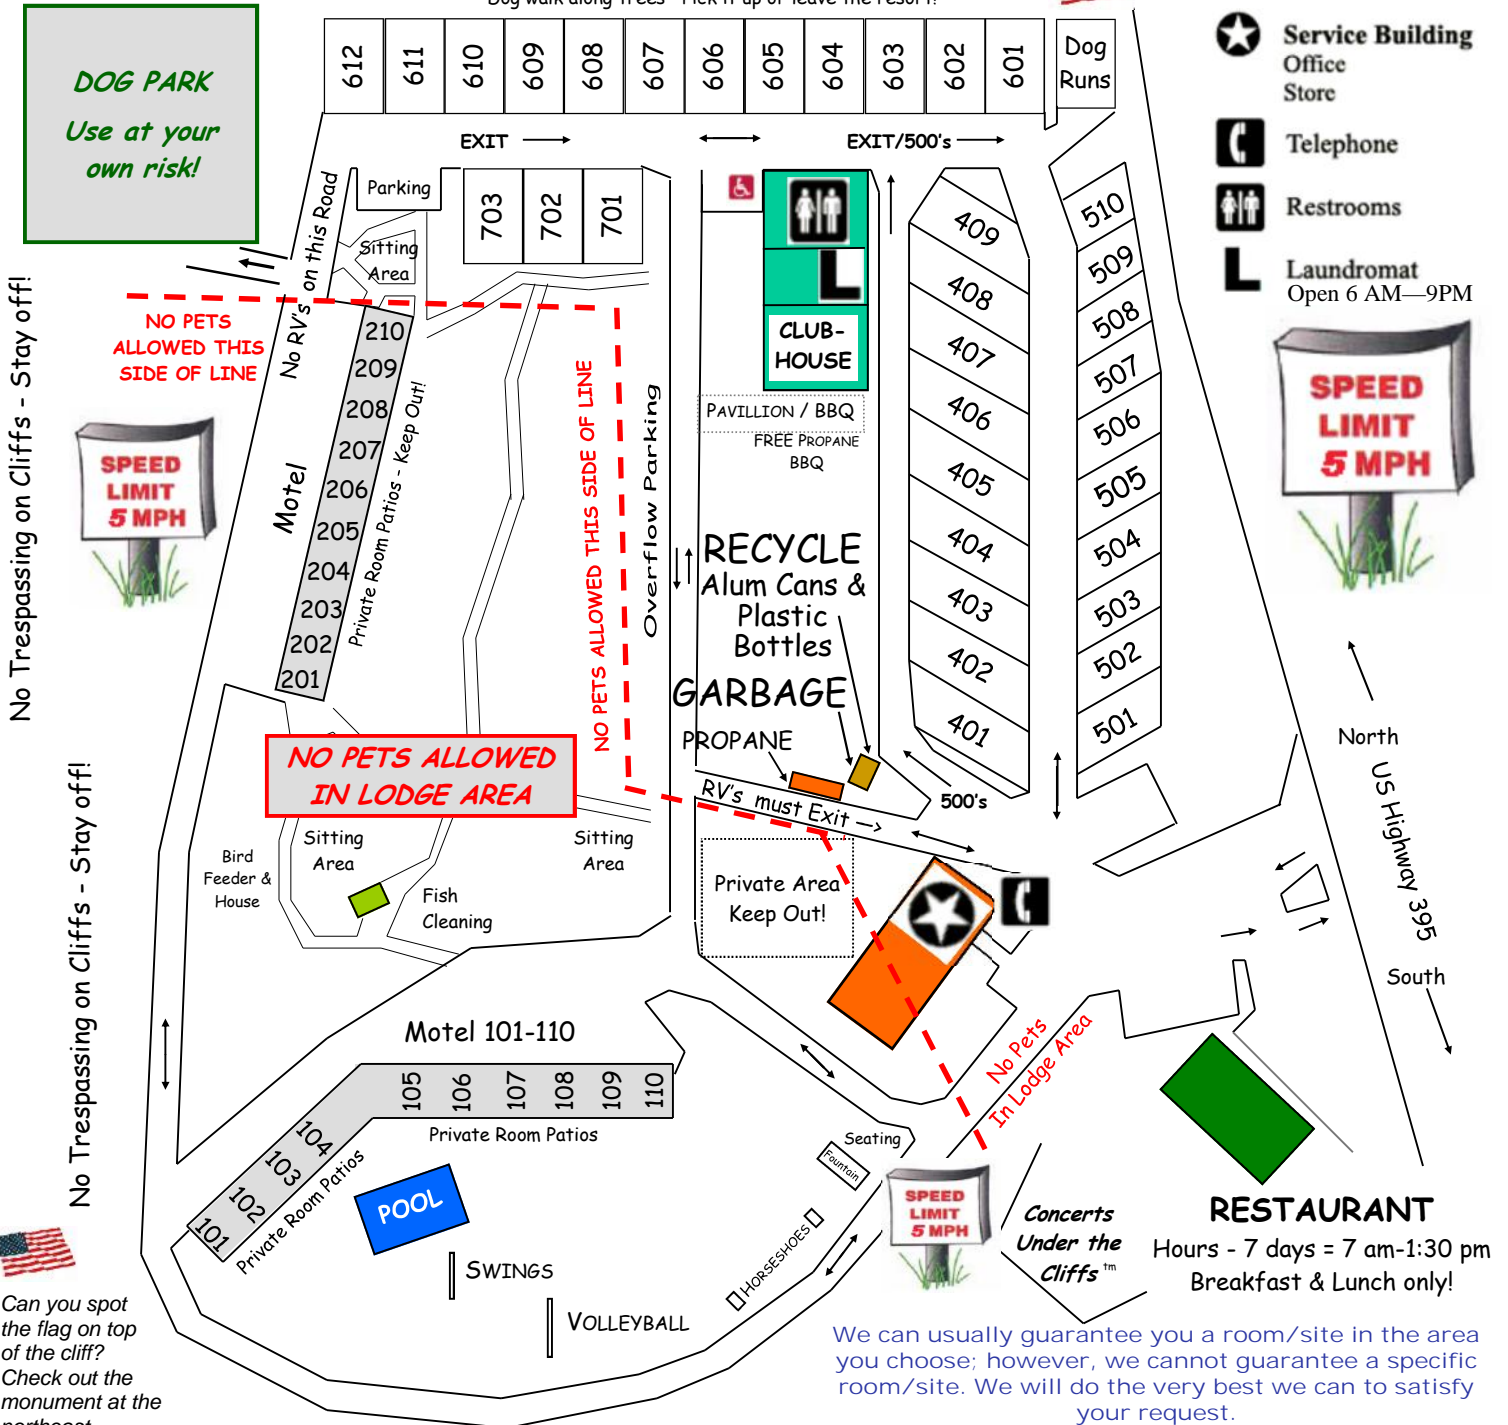

Air tight sewer connection is required by law. Hose alone, stuck into the sewer pipe is NOT allowed! Donut or Elbow must be used!

Coleville/Walker KOA

Room/Site

Restroom/Laundry

110437 US Hwy 395 • Coleville, CA 96107 • 530-495-2255

www.meadowcliff.com • stay@meadowcliff.com

Check-Out
No Later Than 11 AM

Beer • Wine • Ice • RV Supplies • Ice Cream • Soda • Candy • Propane • And More!

PRIVATE PROPERTY—NO TRESPASSING

Dog walk along trees—Pick it up or leave the resort!

Monument & Flag

No Trespassing on Cliffs - Stay off!

No Trespassing on Cliffs - Stay off!

Can you spot the flag on top of the cliff? Check out the monument at the northeast corner of resort.

We can usually guarantee you a room/site in the area you choose; however, we cannot guarantee a specific room/site. We will do the very best we can to satisfy your request.

PRIVATE PROPERTY - NO TRESPASSING - DO NOT FEED OR PET THE ANIMALS