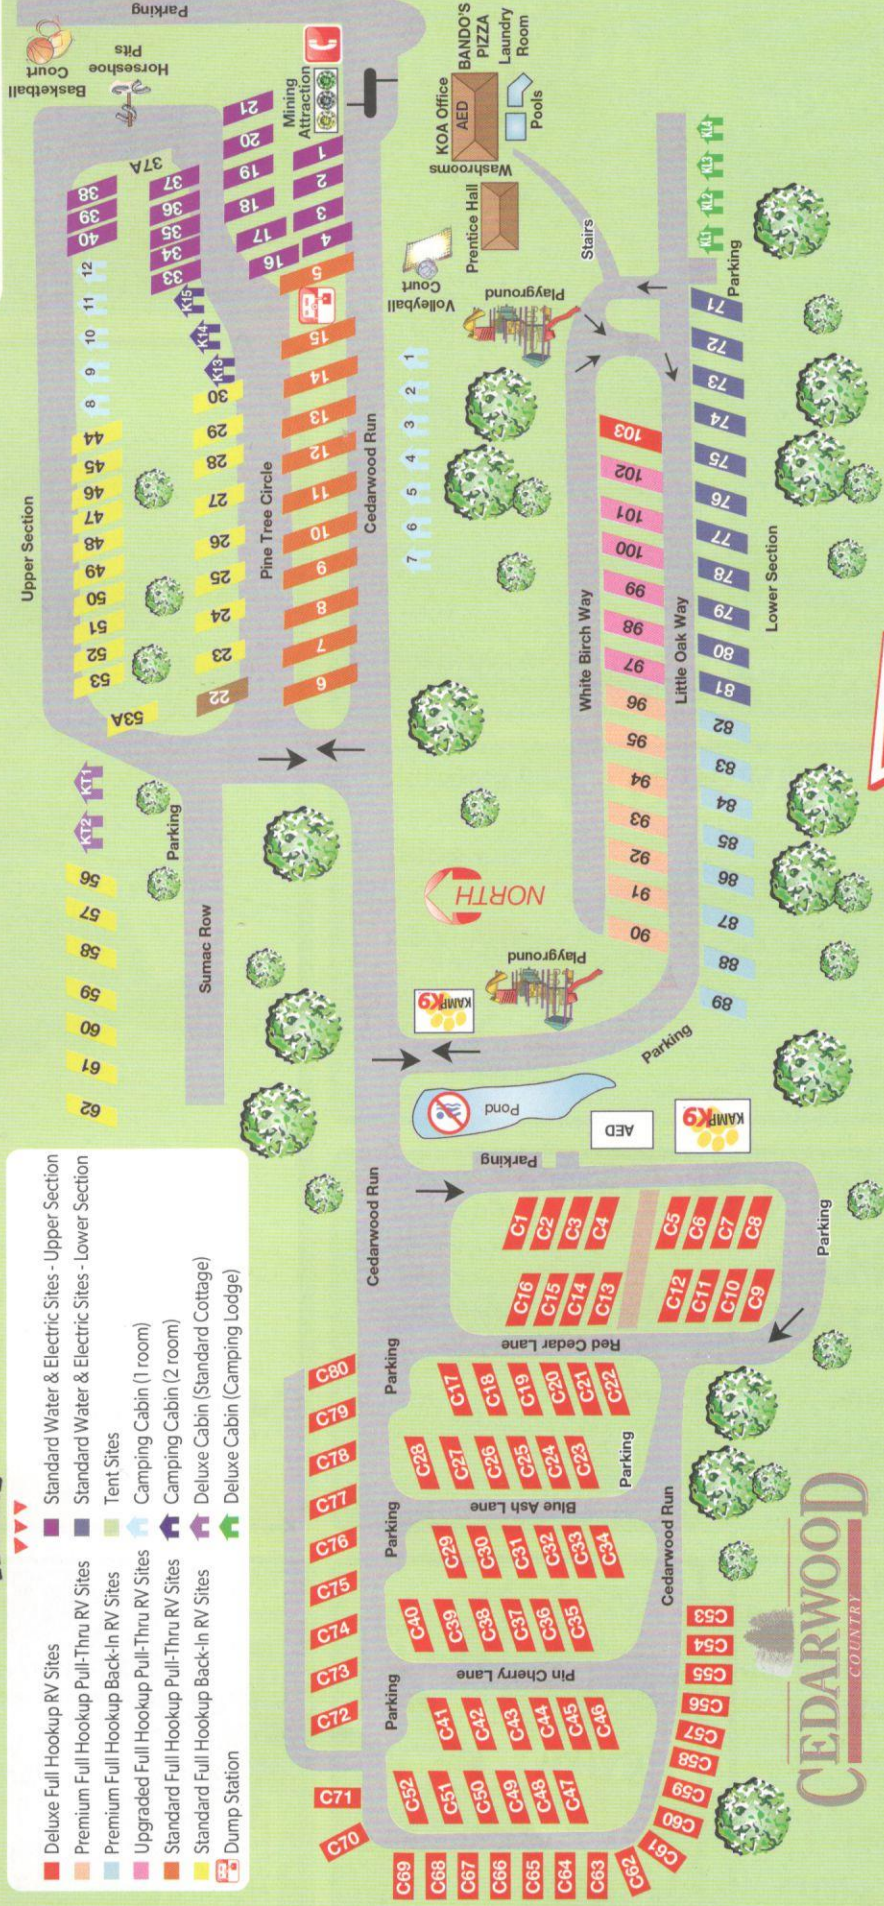

# BARRIE KOA CAMPGROUND GUEST SERVICES GUIDE

3138 Penetanguishene Rd., Springwater ON, L9X 1Z7  
(705) 726-6128 | (800) 562-7397 | info@barriekoa.com | www.barriekoa.com

Past Campground of the Year

**YOUR SITE #:**

Check Out Time is 11:00 AM  
Please re-register by 9:00 AM

## LEGEND

- Deluxe Full Hookup RV Sites
- Premium Full Hookup Full-Thru RV Sites
- Premium Full Hookup Back-In RV Sites
- Upgraded Full Hookup Pull-Thru RV Sites
- Standard Full Hookup Pull-Thru RV Sites
- Standard Full Hookup Back-In RV Sites
- Deluxe Water & Electric Sites - Upper Section
- Standard Water & Electric Sites - Lower Section
- Tent Sites
- Camping Cabin (1 room)
- Camping Cabin (2 room)
- Deluxe Cabin (Standard Cottage)
- Deluxe Cabin (Camping Lodge)
- Dump Station