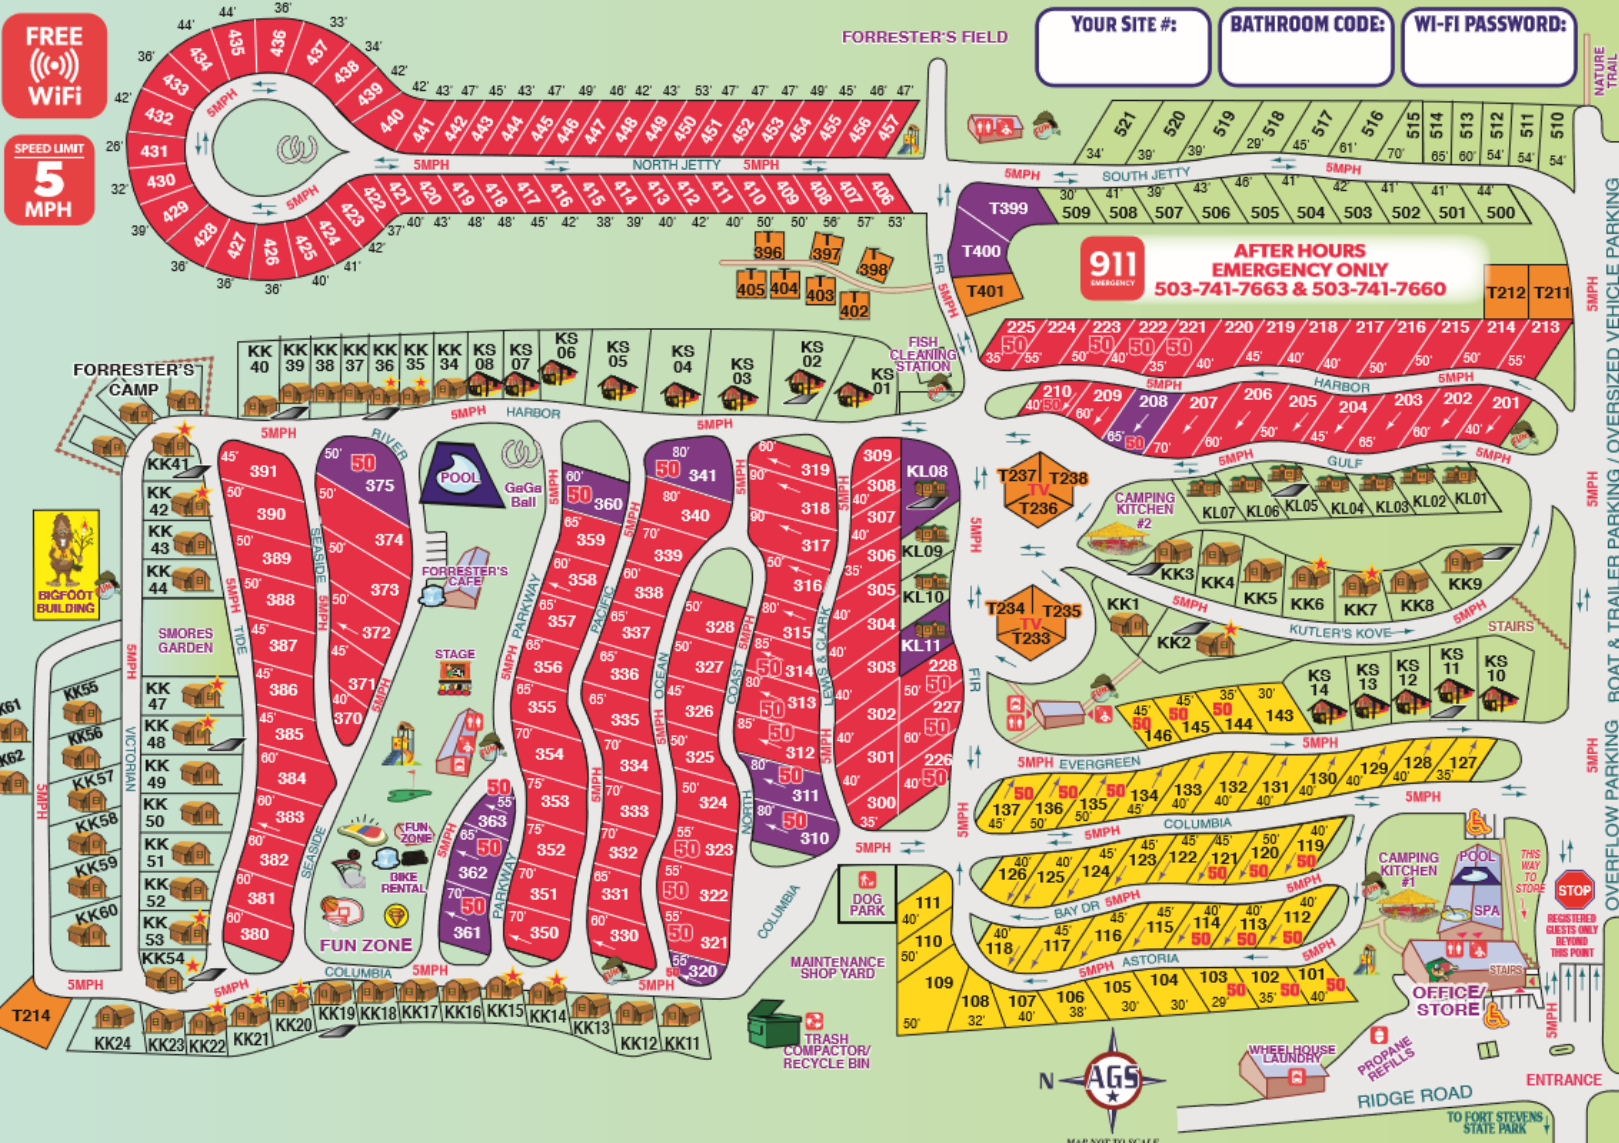

LEGEND

- Full Hookup with Cable paved sites
- Full Hookup with Cable
- Super Deluxe Sites
- Seasonal Sites
- 50 AMP
- Tent Sites
- Deluxe Cabin
- 2-Room Camping Cabin
- 1-Room Camping Cabin
- Camping Cottage
- Ramp Site
- Laundry Room
- Restrooms
- Showers
- Propane
- Play Area
- Jumping Pillow
- Mini Golf
- Volleyball
- Basketball
- Gem Mining
- Game Room
- Horseshoes
- Fun Finder
- Ice
- Firewood

TV CHANNELS

2 ABC	8 NBC	14 TBS	20 AP
3 Oxygen	9 Natgeo	15 A&E	21 SyFy
4 Freeform	10 PBS	16 Cartoon	22 FXX
5 TLC	11 History	17 USA	23 Bravo
6 CBS	12 FOX	18 Discovery	24 TWC
7 Hallmark	13 Cooking	19 TNT	25 Music

RADIO STATIONS

- KCRX 102.5 FM (Classic Rock)
- KVAS 1230 AM (Country)
- KVAS 103.9 FM (Eagle Country)
- KLMY 99.7 FM (Todays Best)
- KRKC 94.3 FM (New Music)
- KCVS 96.5 FM (Country)

DSS COORDINATES

Elevation - 32' Azimuth - 132'

FREE
WiFi

SPEED LIMIT
5 MPH

YOUR SITE #: _____

BATHROOM CODE: _____

WI-FI PASSWORD: _____

911 AFTER HOURS EMERGENCY ONLY
503-741-7663 & 503-741-7660

AGS

MAP NOT TO SCALE