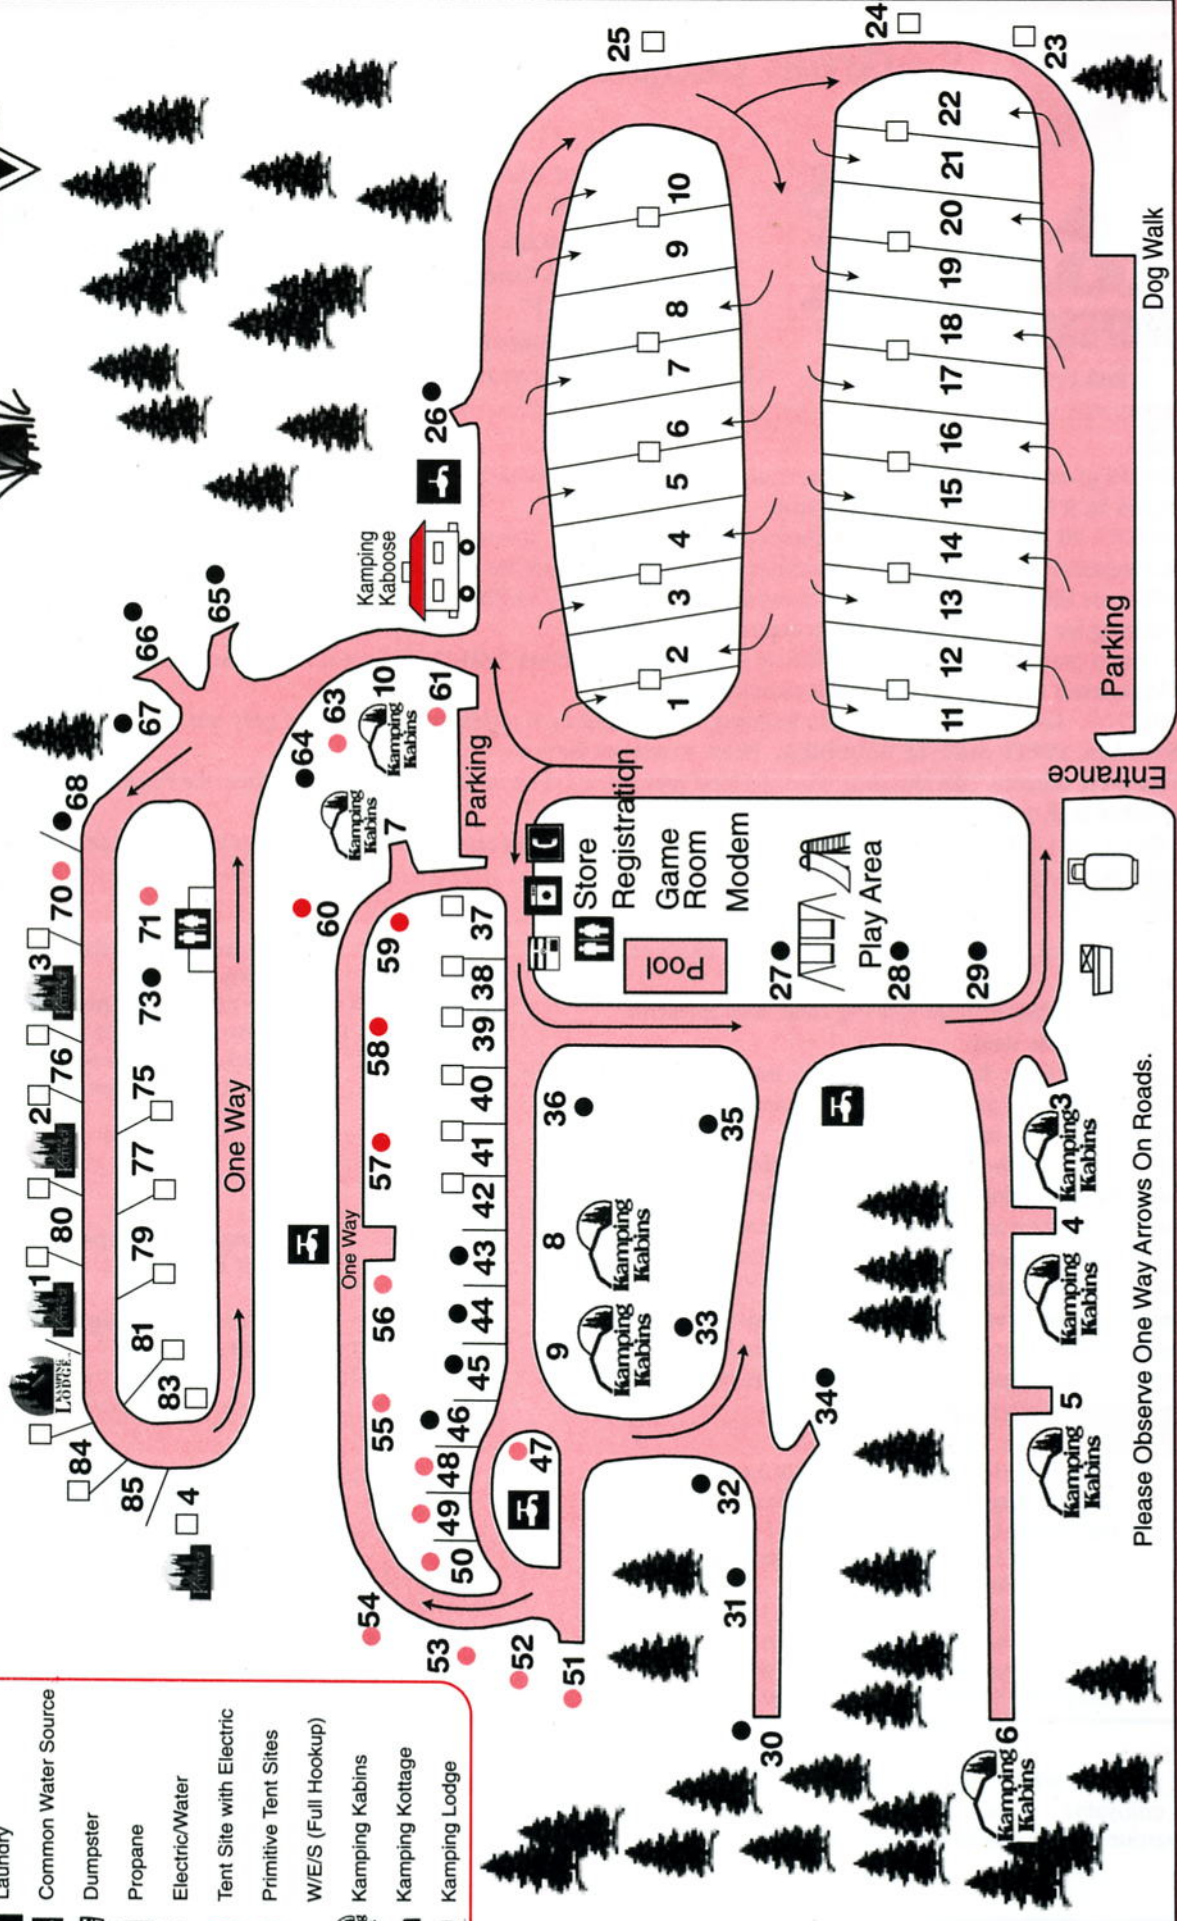

**CHECK OUT  
11:00 AM**

Your Site # Is \_\_\_\_\_

**LEGEND**

- Restrooms/Shower
- Phones
- Dump Station
- Laundry
- Common Water Source
- Dumpster
- Propane
- Electric/Water
- Tent Site with Electric
- Primitive Tent Sites
- W/E/S (Full Hookup)
- Kamping Kabins
- Kamping Kottage
- Kamping Lodge

Please Observe One Way Arrows On Roads.

10 Miles To Route 2 ← Route 115 → 1 Mile To Route 3