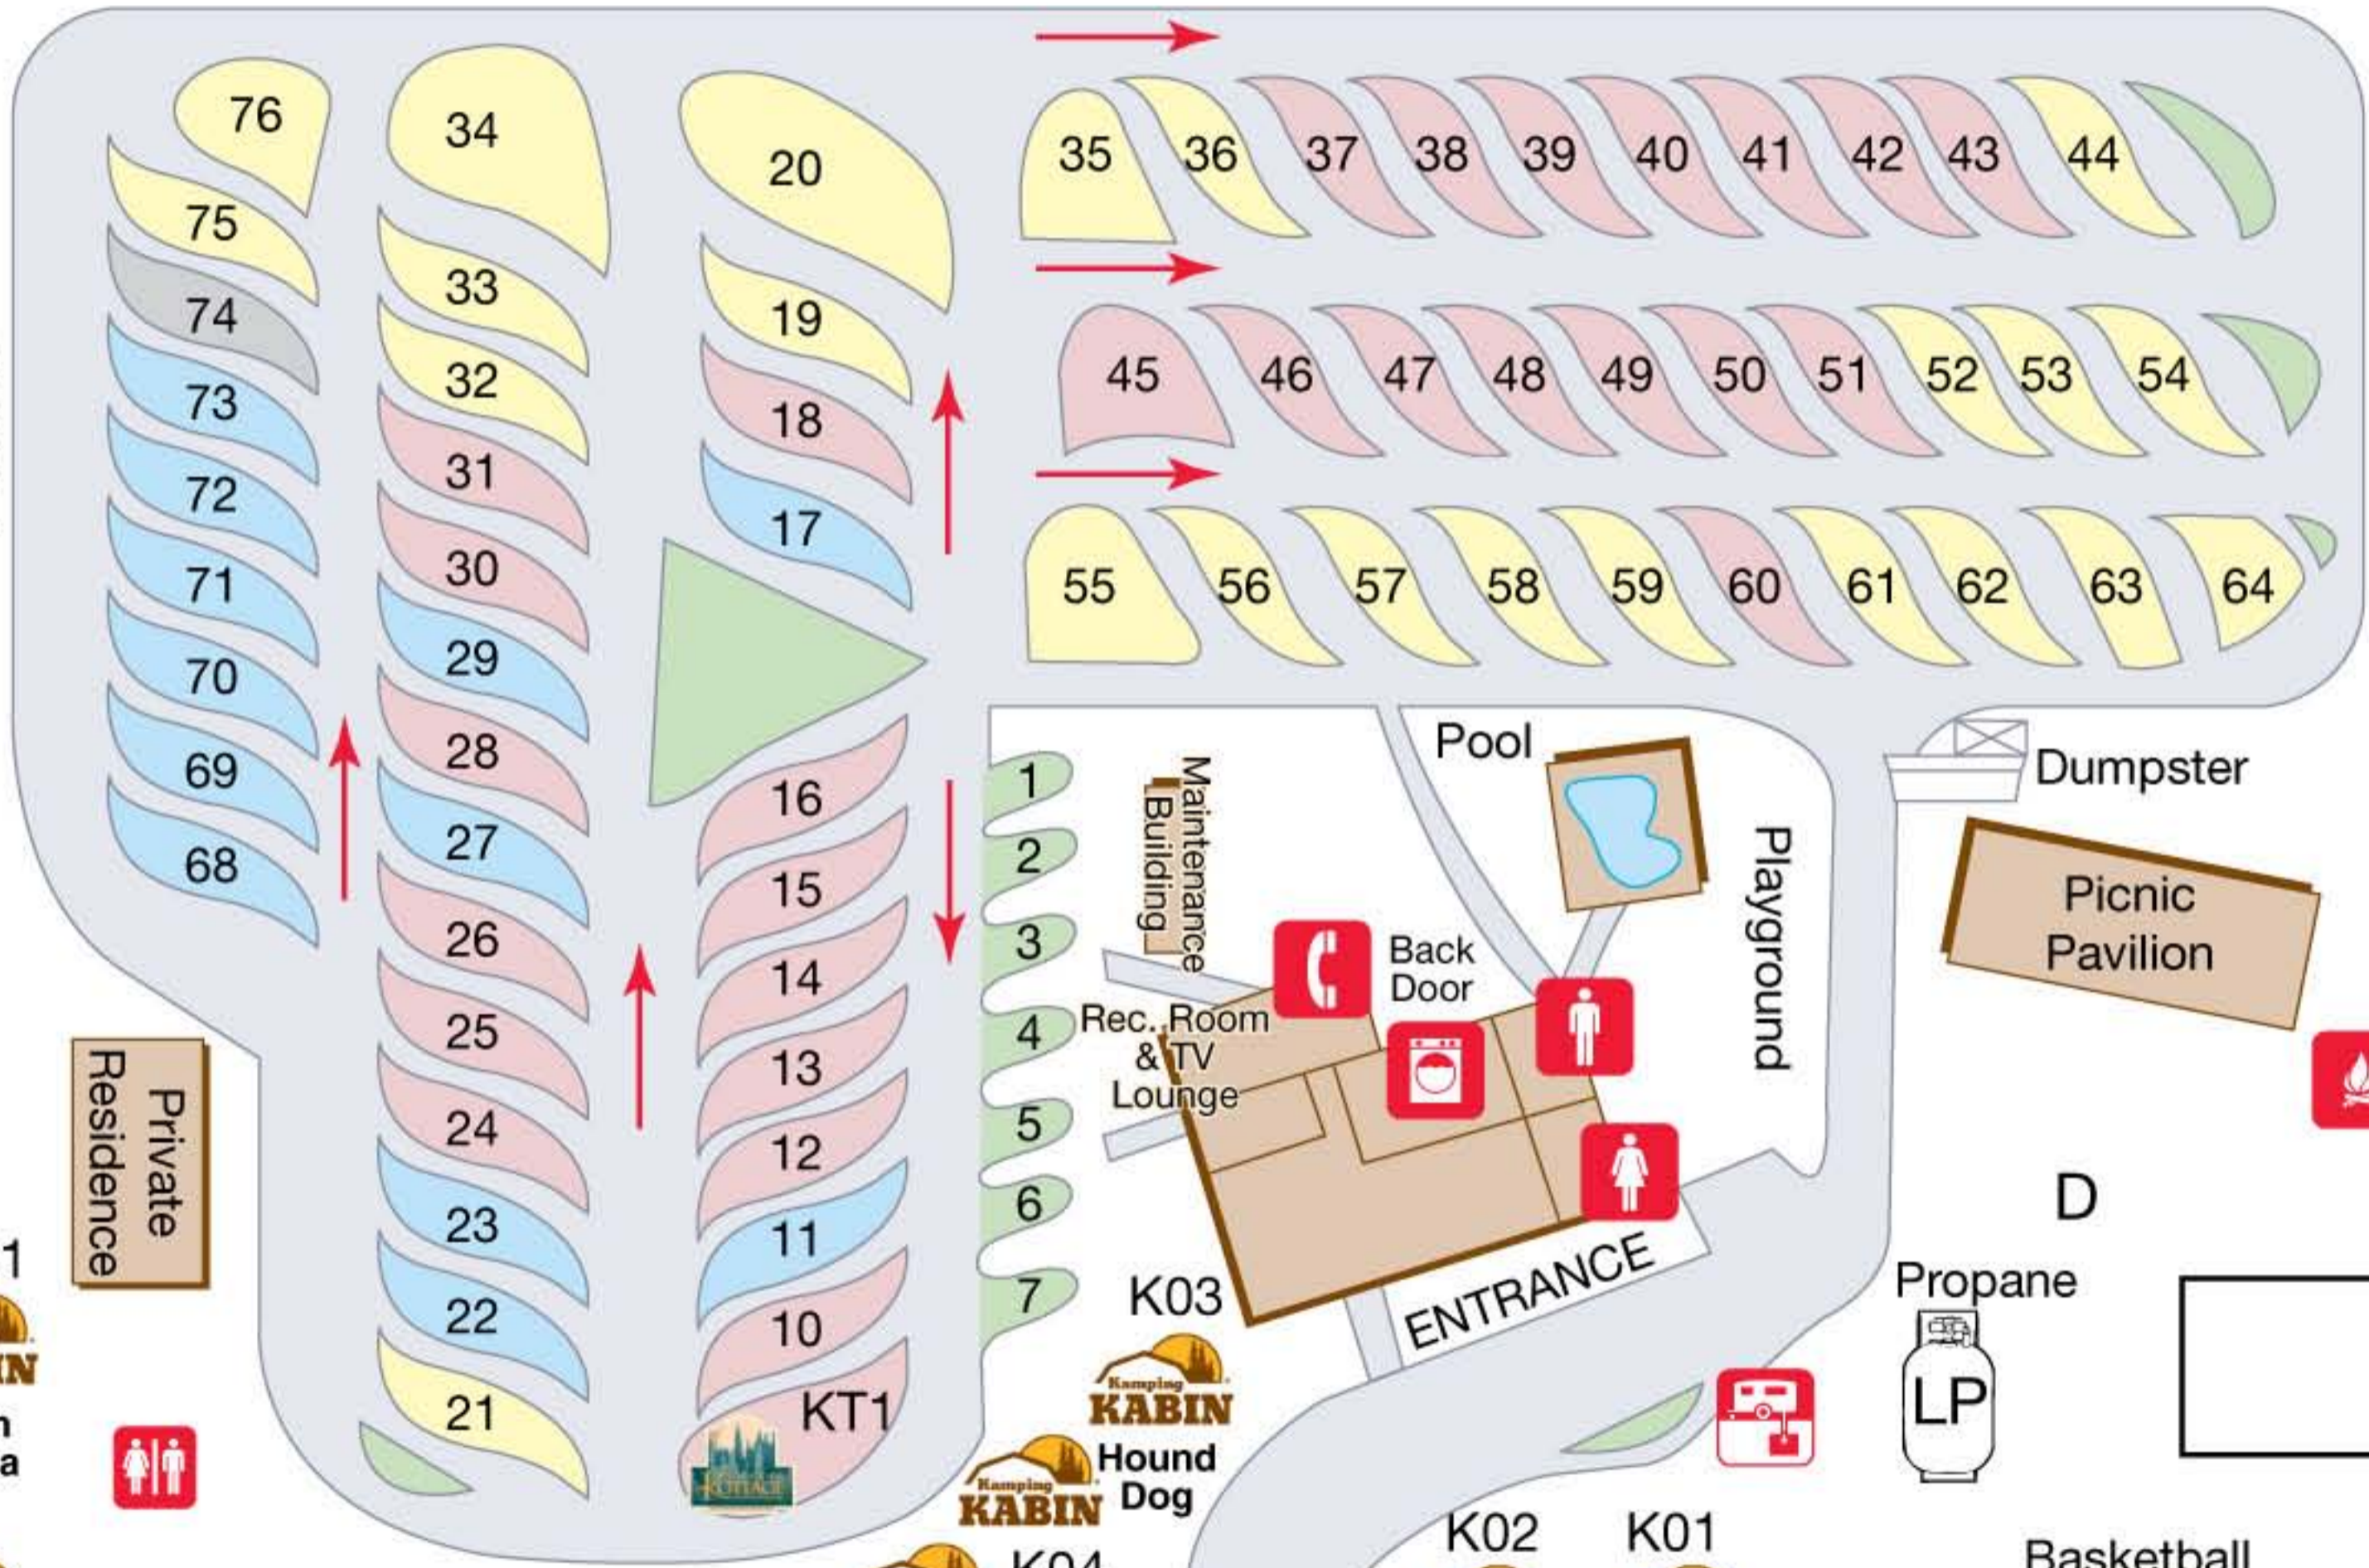

RV Storage

Y
X
W
V
U
T
S
R
Q
P
O
N
M
K
J
H
G
F

Pet Walk

Pet Walk
Overflow

Private Residence

K21
Kuz'n Bubba
K06
Billy Bob

K05 Moonshine
K04 Deb

Hound Dog
K03

Mama
K02
Papa
K01

To I-44

Farm Road #140

To Springfield

Picnic Entrance