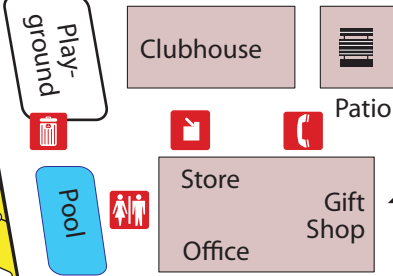

**"GO TO"**  
The Only KOA Website  
[WWW.KOA.COM](http://WWW.KOA.COM)

Your Site # Is \_\_\_\_\_

NATIONAL OLD TRAILS HIGHWAY

ENTRANCE

- 50 AMP, FULL HOOK UP
- 30 AMP, FULL HOOK UP
- 30 AMP, WATER & ELECTRIC ONLY
- KABIN
- TEN T SITE
- PHONE
- LAUNDRY
- RESTROOMS/SHOWERS
- TRASHH
- PROPANE
- DUMP STATION