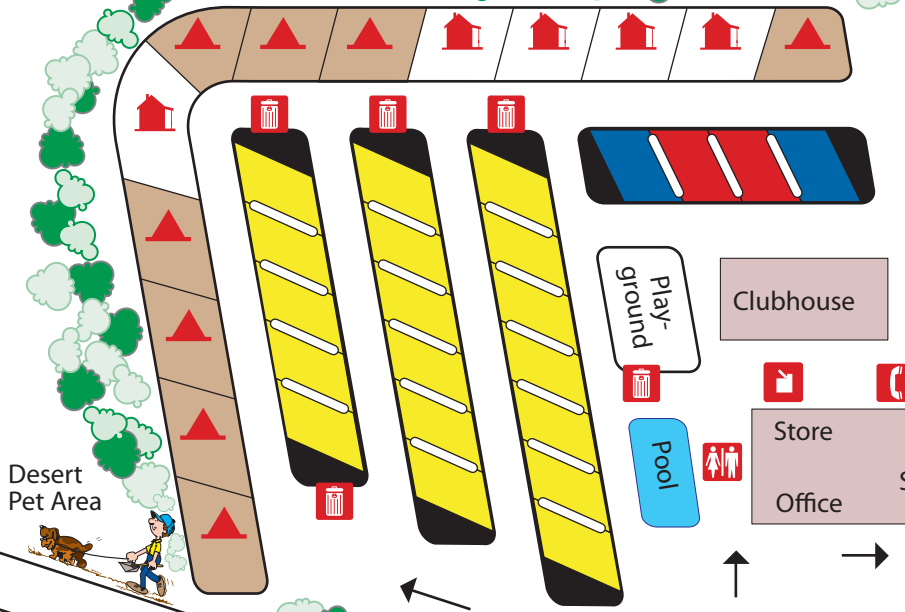

**"GO TO"**  
The Only KOA Website  
[WWW.KOA.COM](http://WWW.KOA.COM)

Your Site # Is \_\_\_\_\_

NATIONAL OLD TRAILS HIGHWAY

ENTRANCE

- 50 AMP, FULL HOOK UP
- 30 AMP, FULL HOOK UP
- 30 AMP, WATER & ELECTRIC ONLY
- KABIN
- TEN T SITE
- PHONE
- LAUNDRY
- RESTROOMS/SHOWERS
- TRASHH
- PROPANE
- DUMP STATION