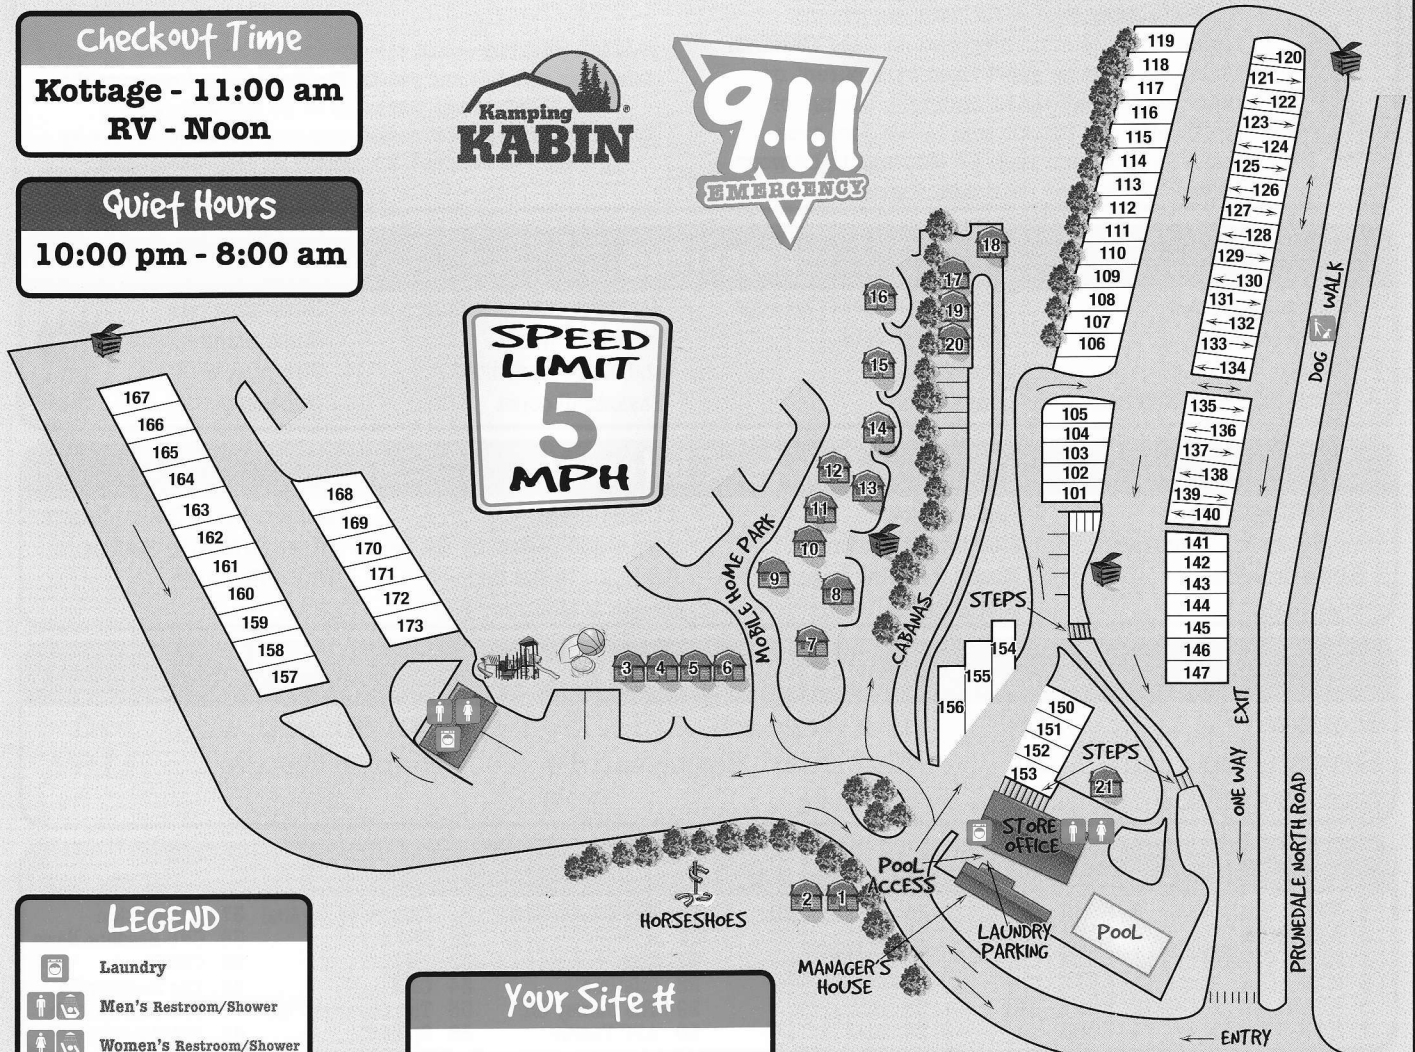

Welcome to

Salinas/Monterey Guest Services Guide

Hwy. 101 at Hwy. 156 West

8710 Prunedale N. Rd. • Salinas, CA 93907 • Monterey County

www.koa.com • www.reynoldsresorts.com

[Info] 831-663-2886 • [Res.] 800-541-0085 • [F] 831-663-1660

Checkout Time

Kottage - 11:00 am
RV - Noon

Quiet Hours

10:00 pm - 8:00 am

LEGEND

- Laundry
- Men's Restroom/Shower
- Women's Restroom/Shower
- Kottages
- Playground
- Dumpster
- Basketball

Your Site #

Bathroom/Shower code