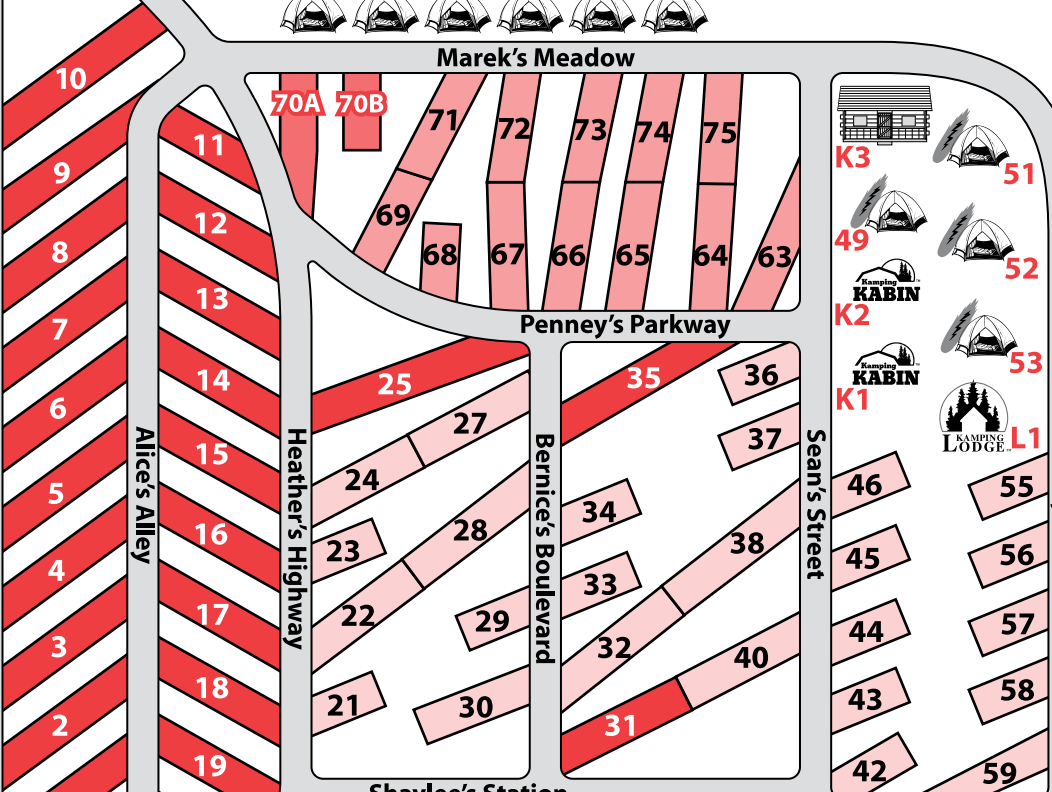

Jay Street

oakdale KOA

Legend

	Full Hook Up 50/30 Amp		Tent Site
	Full Hook up 30 Amp		Tent Site
	Water & 30 Amp Electric		Restrooms
	30 Amp Electric		Laundry
			Telephone

Entrance

Denny's Drive

Alice's Alley

Heather's Highway

Bernice's Boulevard

Sean's Street

Bradley's Bluff

Dog Walk

Playground

Jumping Pillow

Pool

Propane

Shelter

Office

Game Room

Recycling Center

Mobile Home

Dump Station

Kathy's Korner