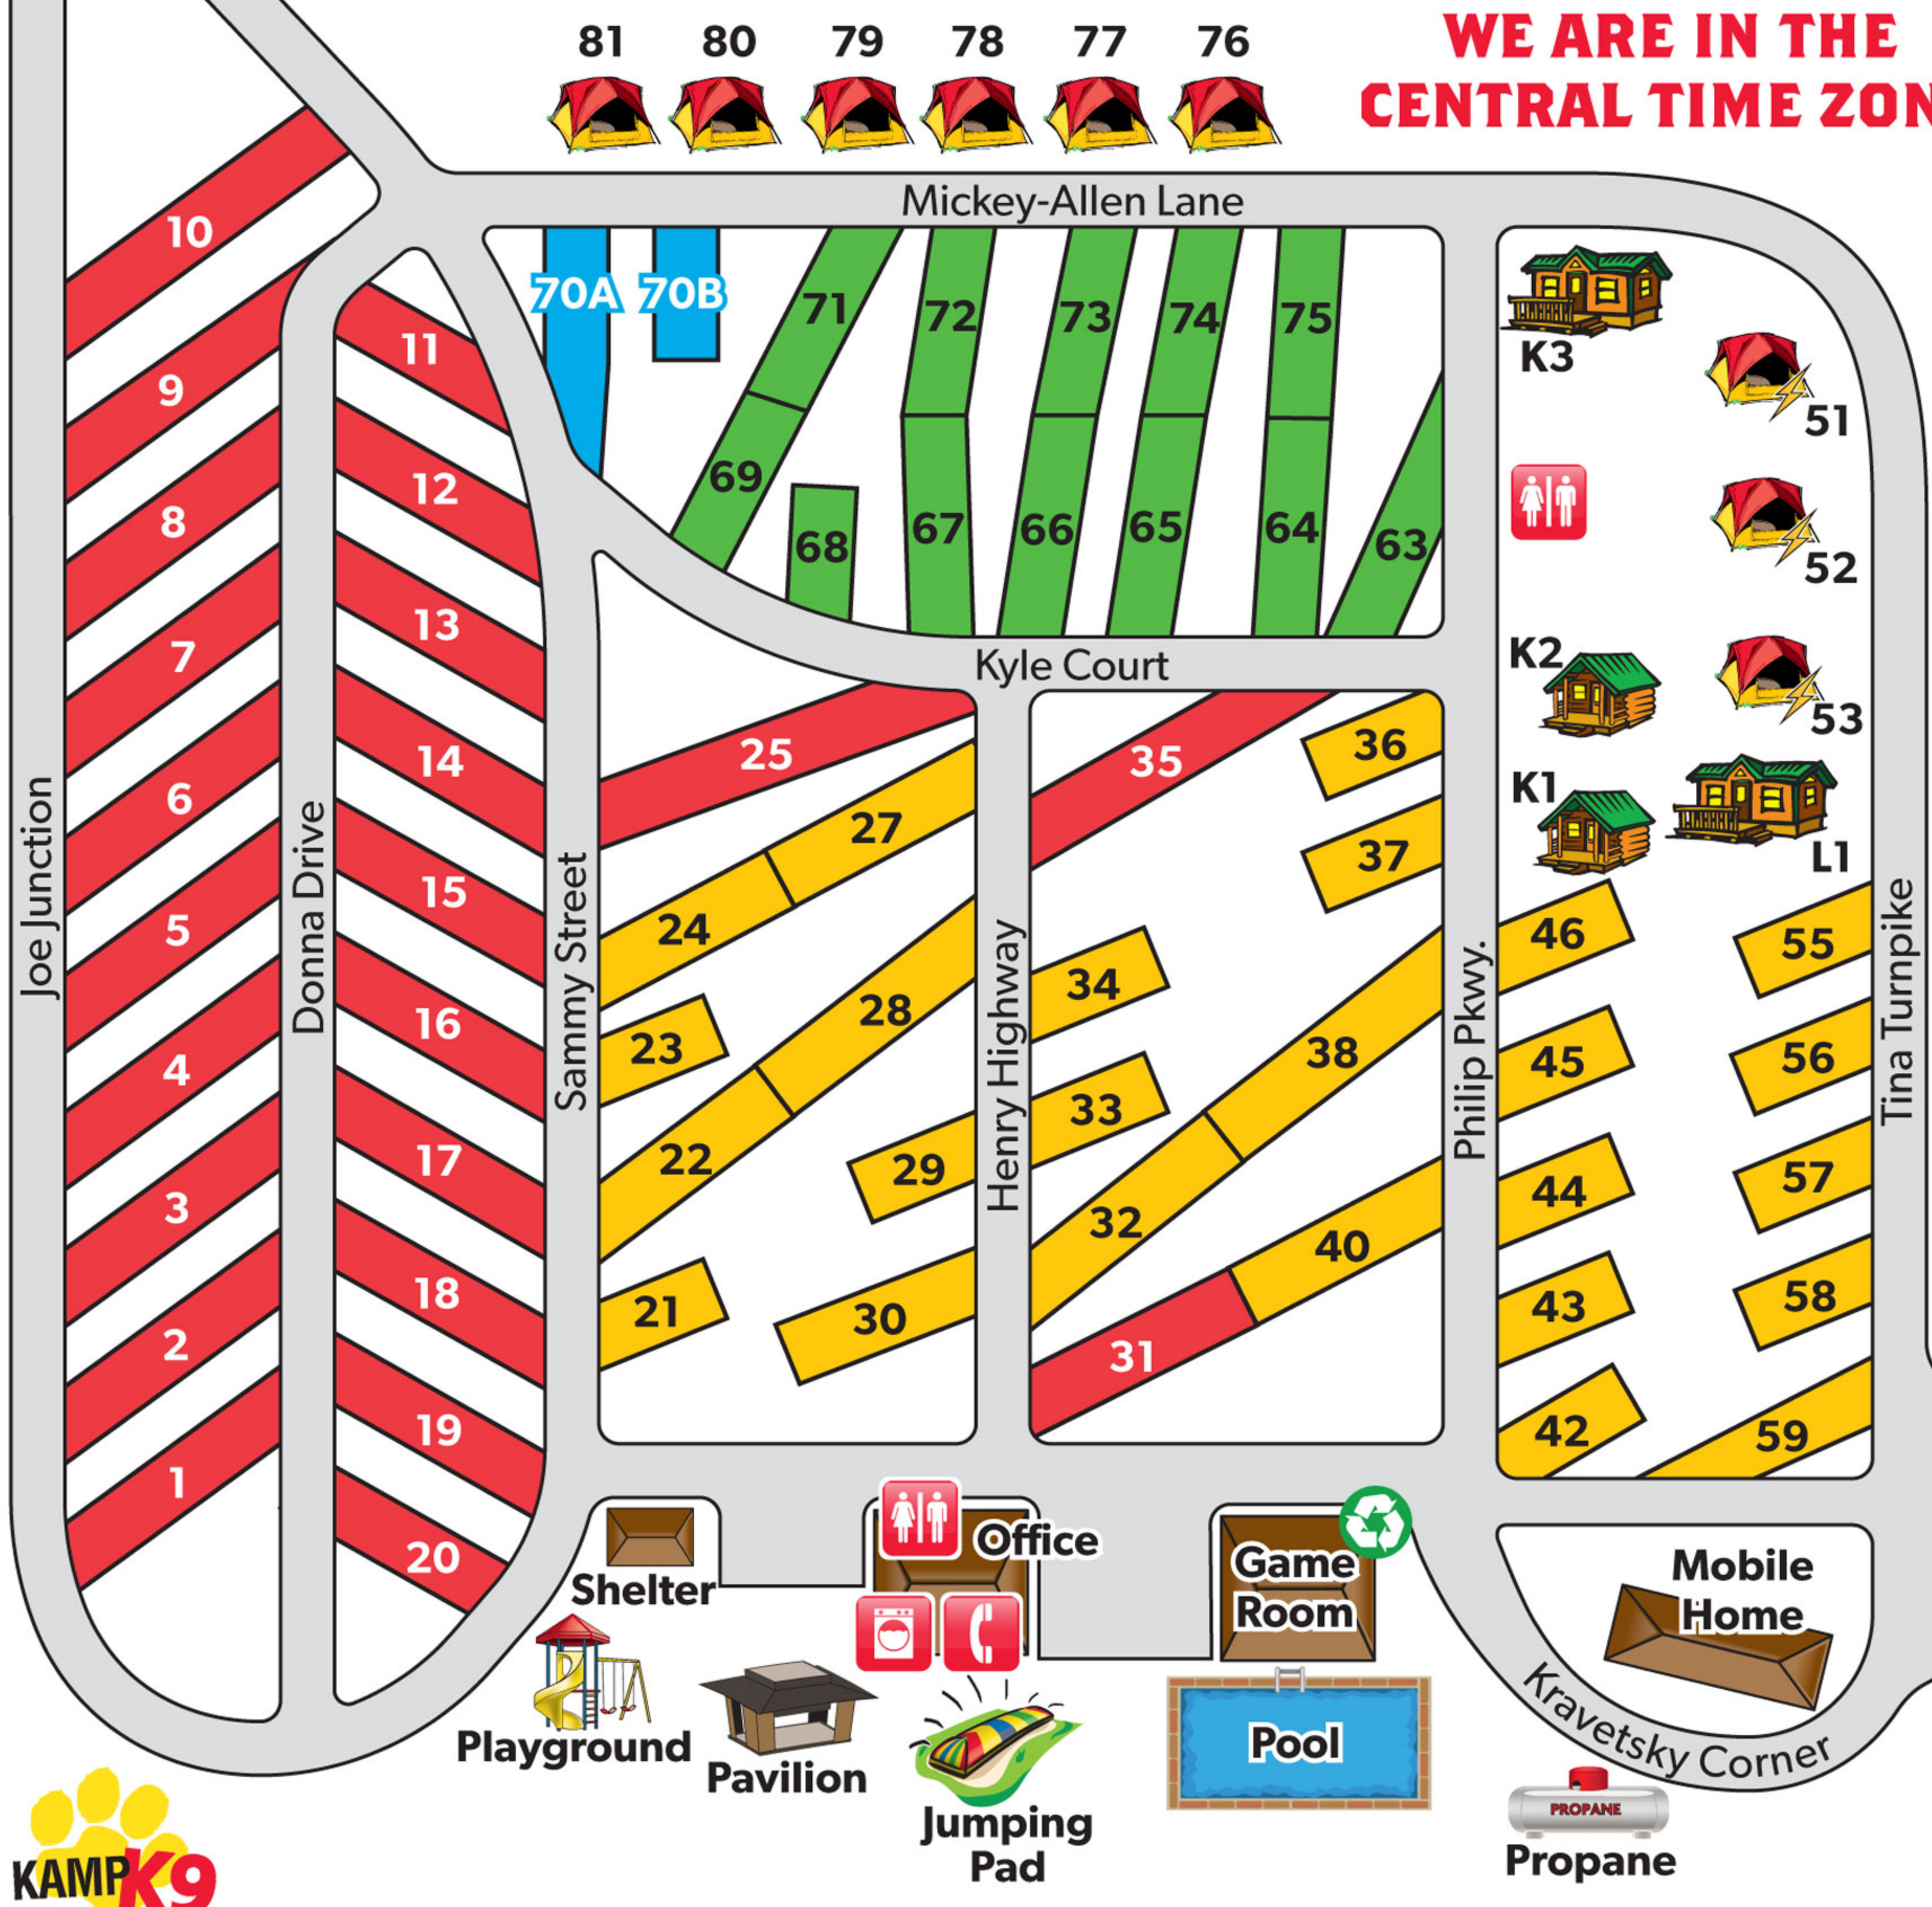

Jay Street

Entrance

All Rights Reserved © 2016

**WE ARE IN THE CENTRAL TIME ZONE**

**-LEGEND-**

- Full Hookup 30/50 Amp
- Full Hookup 30 Amp
- W/E 30 Amp
- Electric 30 Amp
- Tent Site
- Tent Site 20 Amp Elect.
- Camping Cabin
- Deluxe Camping Cabin
- Restrooms
- Laundry
- Phone
- Dump Station
- Dumpster
- Recycling Center

**Recreation Area**