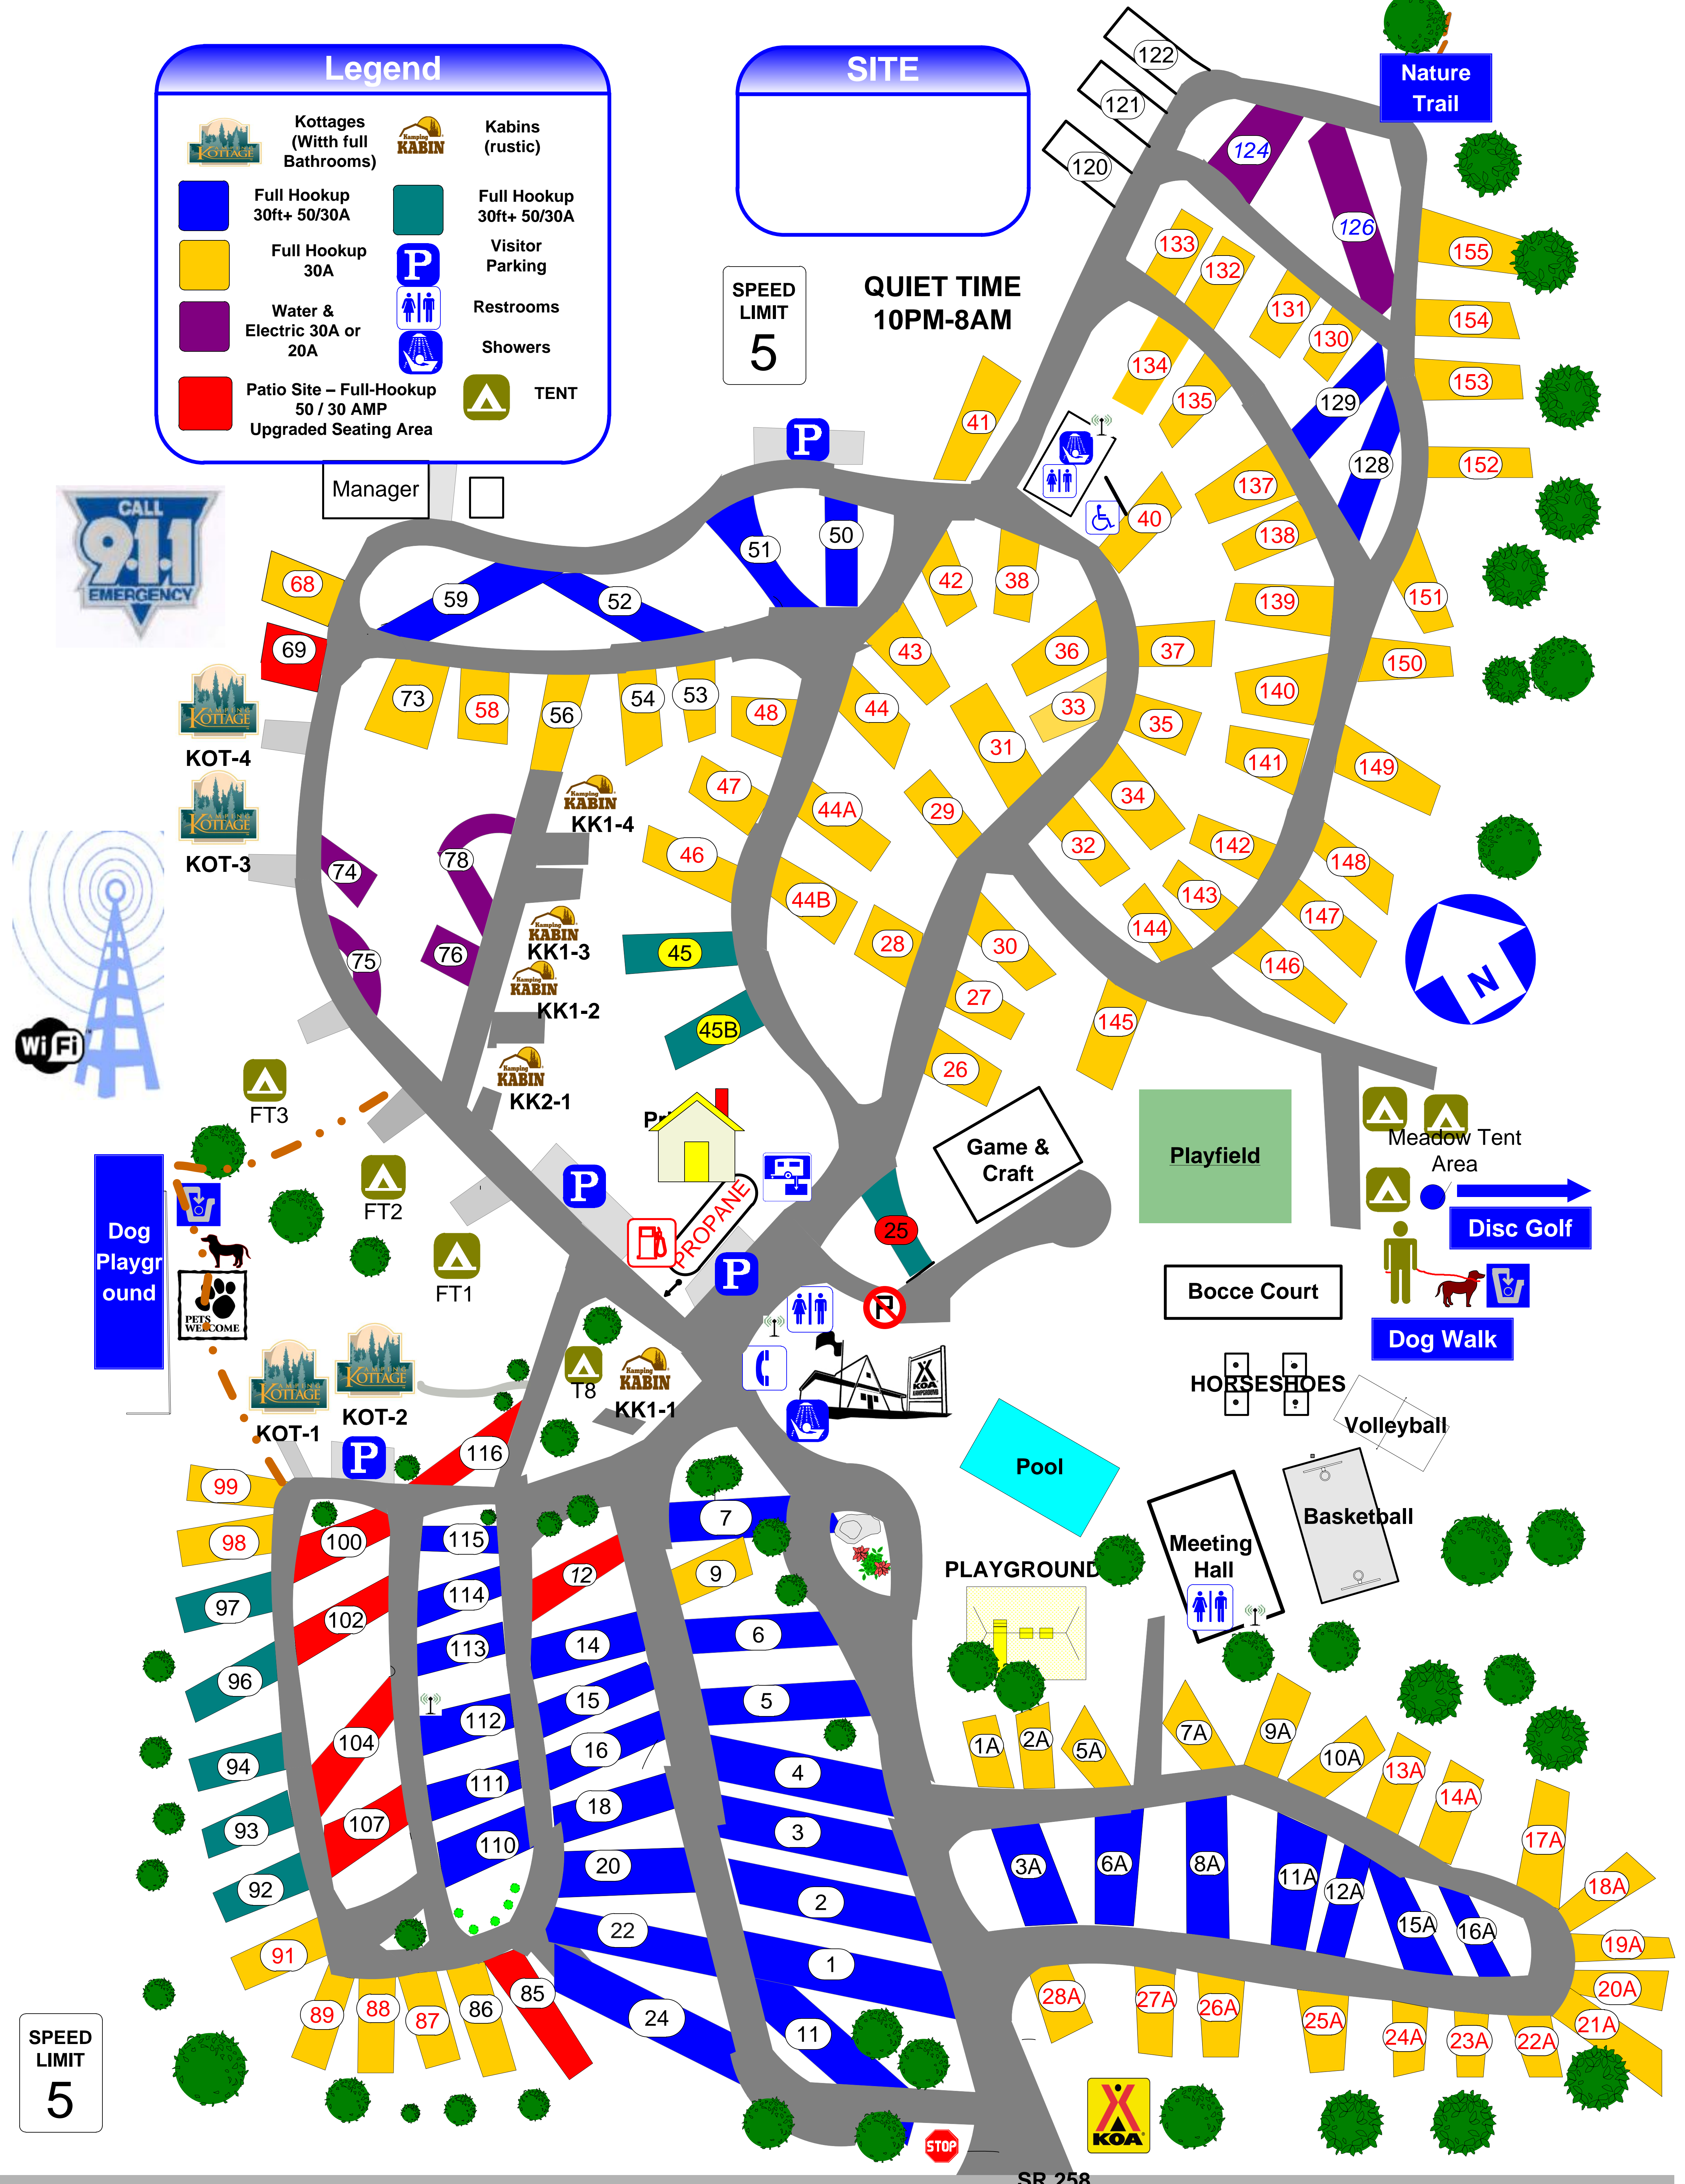

Legend

	Kottages (With full Bathrooms)		Kabins (rustic)
	Full Hookup 30ft+ 50/30A		Full Hookup 30ft+ 50/30A
	Full Hookup 30A		Visitor Parking
	Water & Electric 30A or 20A		Restrooms
	Patio Site - Full-Hookup 50 / 30 AMP Upgraded Seating Area		Showers
			TENT

SITE

SPEED LIMIT
5

**QUIET TIME
10PM-8AM**

SPEED LIMIT
5

Fishing Lake