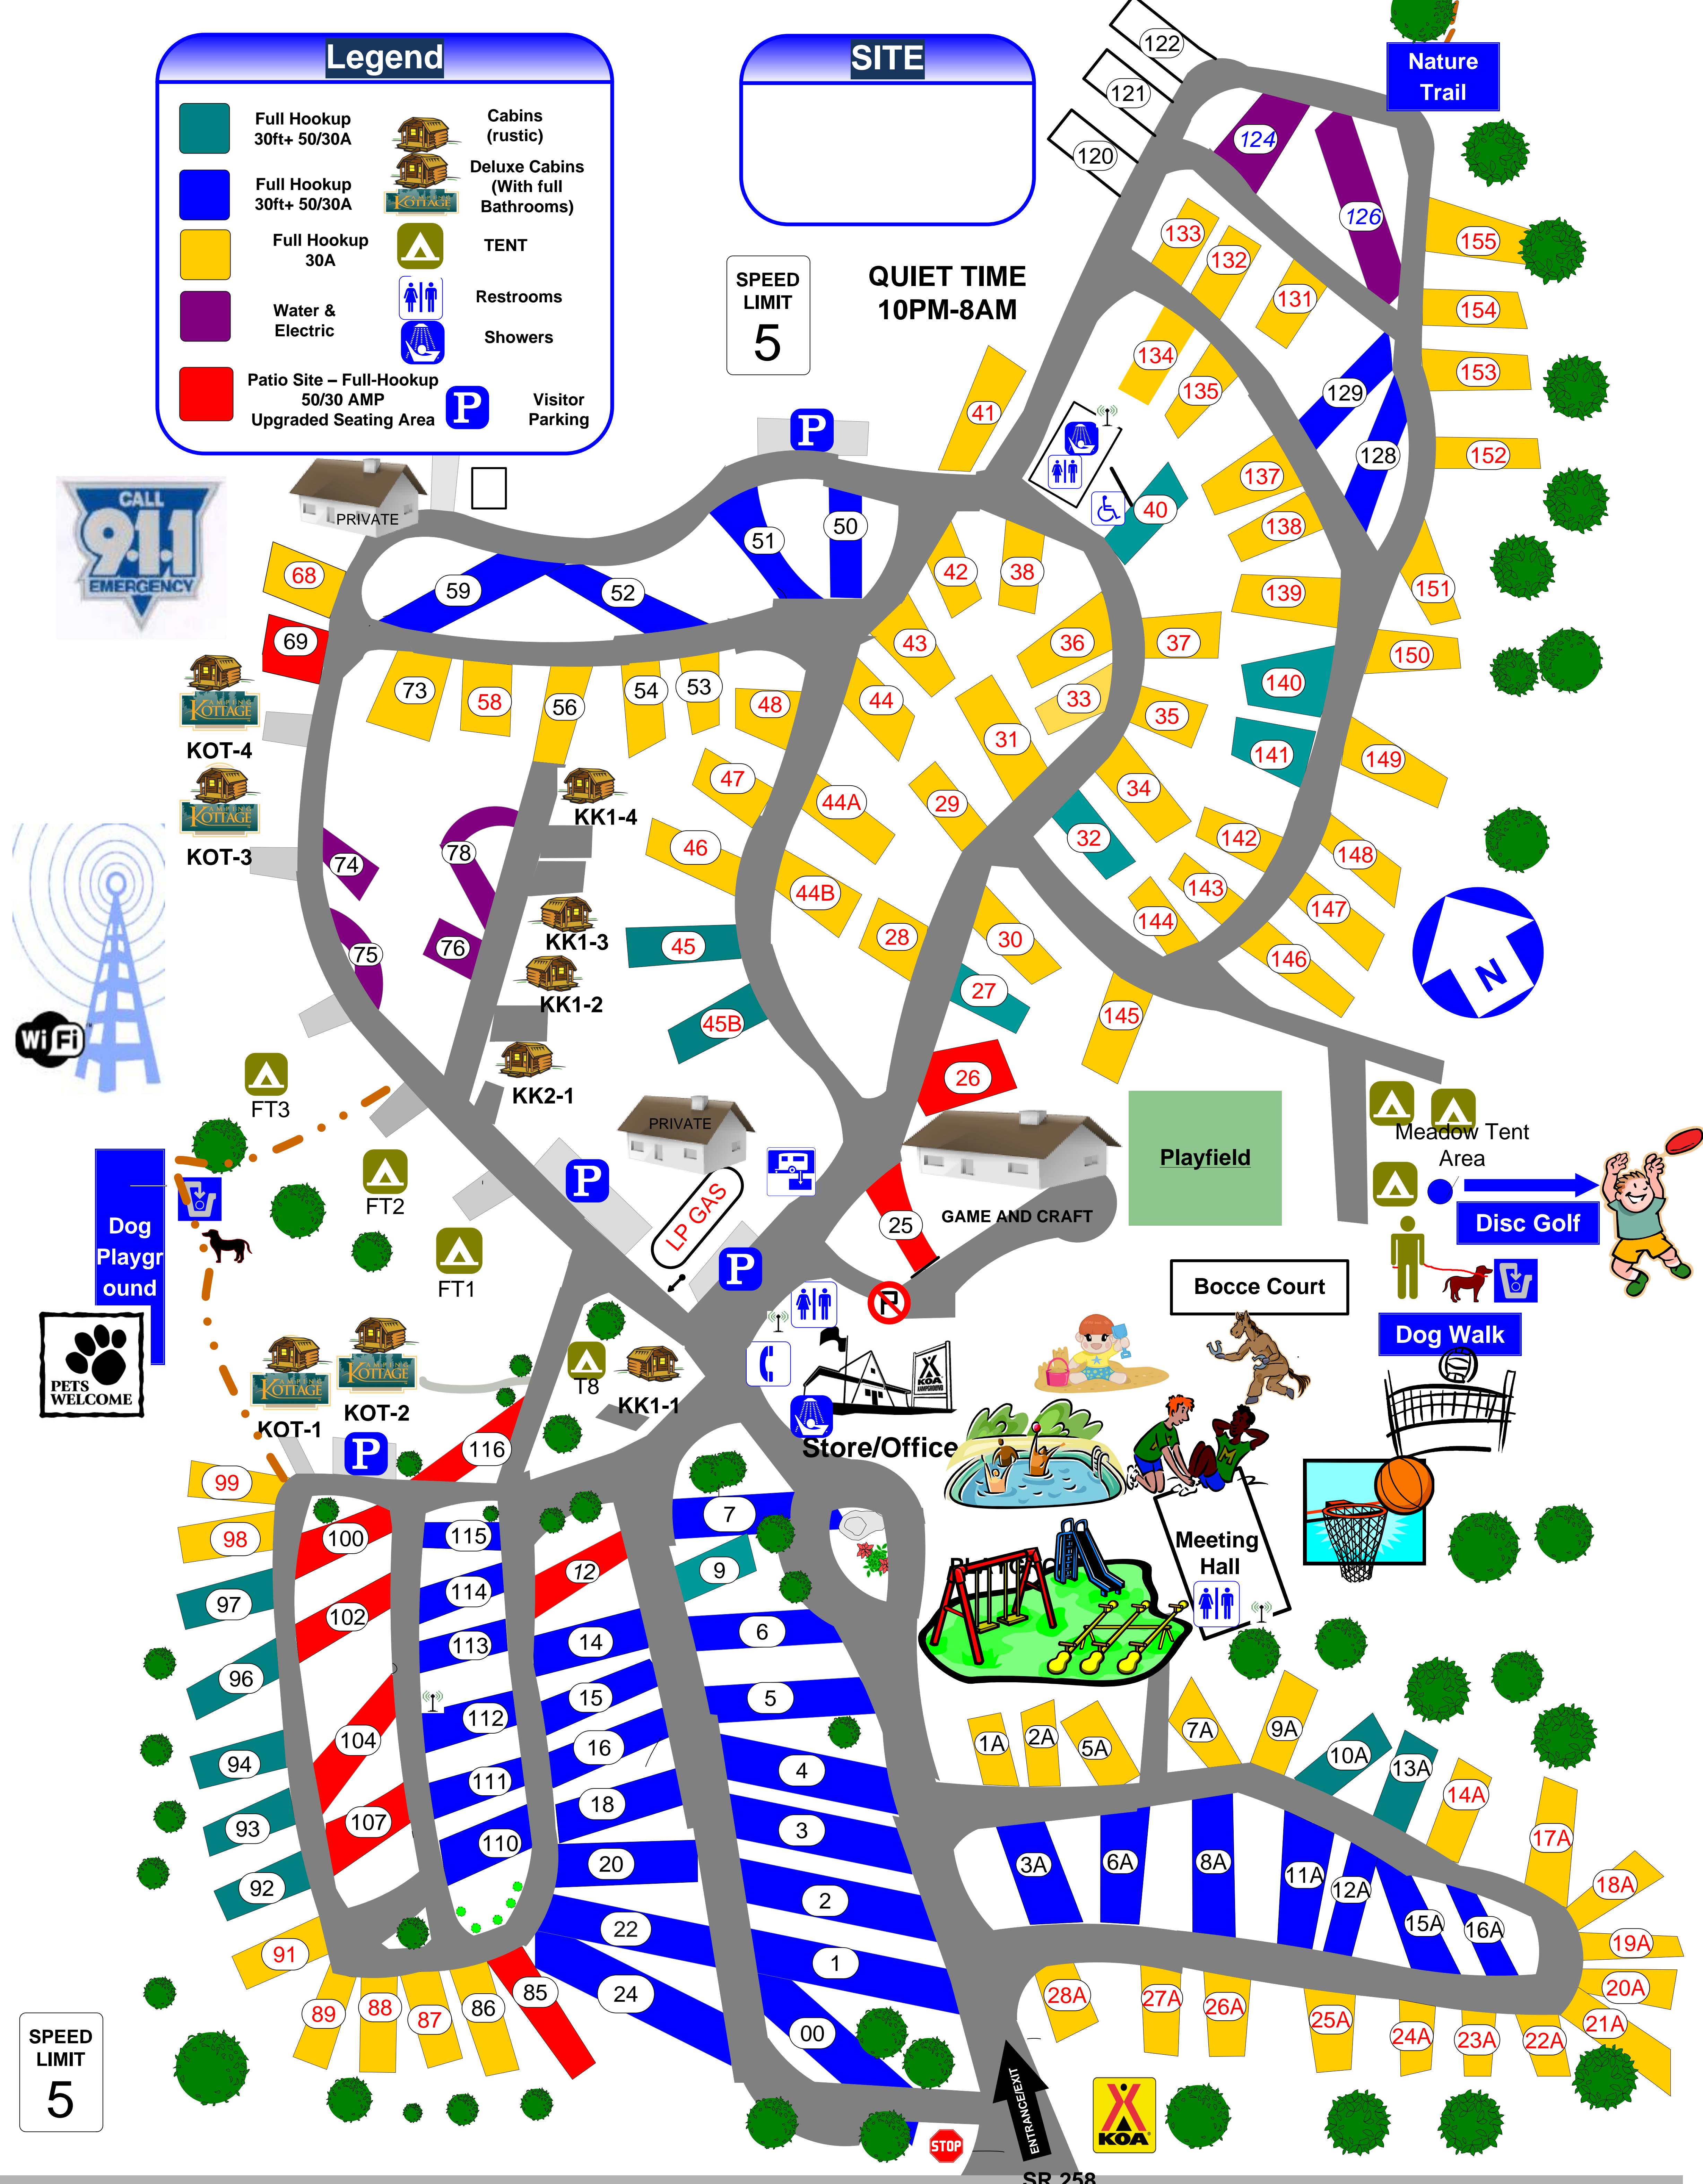

Legend

	Full Hookup 30ft+ 50/30A		Cabins (rustic)
	Full Hookup 30ft+ 50/30A		Deluxe Cabins (With full Bathrooms)
	Full Hookup 30A		TENT
	Water & Electric		Restrooms
	Patio Site - Full-Hookup 50/30 AMP Upgraded Seating Area		Showers
			Visitor Parking

SITE

SPEED
LIMIT
5

**QUIET TIME
10PM-8AM**

SPEED
LIMIT
5

SR 258

Fishing Lake