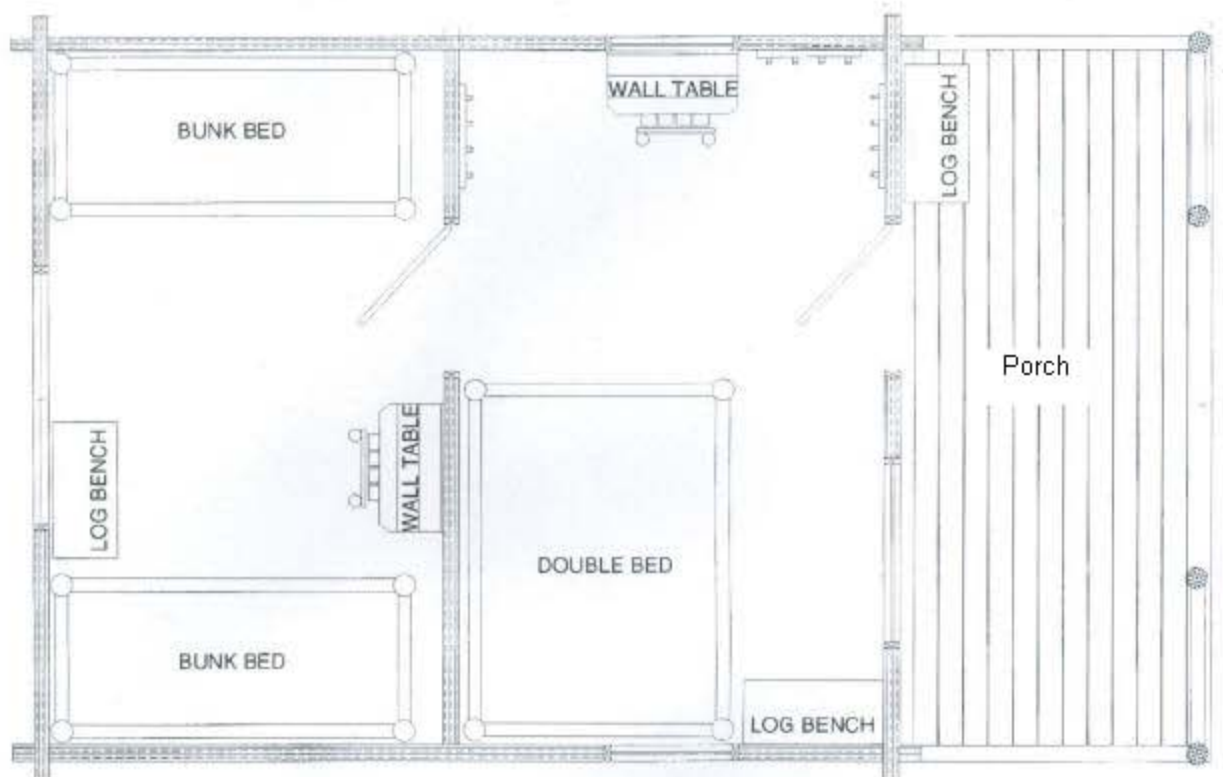

Jacuzzi Mini-Lodge

All dishes included!

All log Furniture!

26" TV / DVD

This lodge has outdoor furniture and your own gas grill!

Ask us about your option of us providing your linen.

Mini - Lodge

All dishes & pots included!

Two Room Kabin

Our 2 room log kabins have a picnic table, fire ring and charcoal grill head at each kabin. There is also a kamping kitchen with a central gazebo with tables & chairs and a gas grill for all to enjoy! Our 2 room kabins are located directly in front, near the bath house for easy access. The kabins have heat, air conditioning, and cable TV hookup. You supply the TV, cable cord and your linens.

One Room Kabin

Our 1 room rustic kabins have a picnic table, charcoal grill head and fire ring outside. Newly remodeled with cable; you supply your linen and bring your TV and cable cord. Kabins have heat and air. These 1 room kabins are located all the way in the back of the park by the fishing pond!