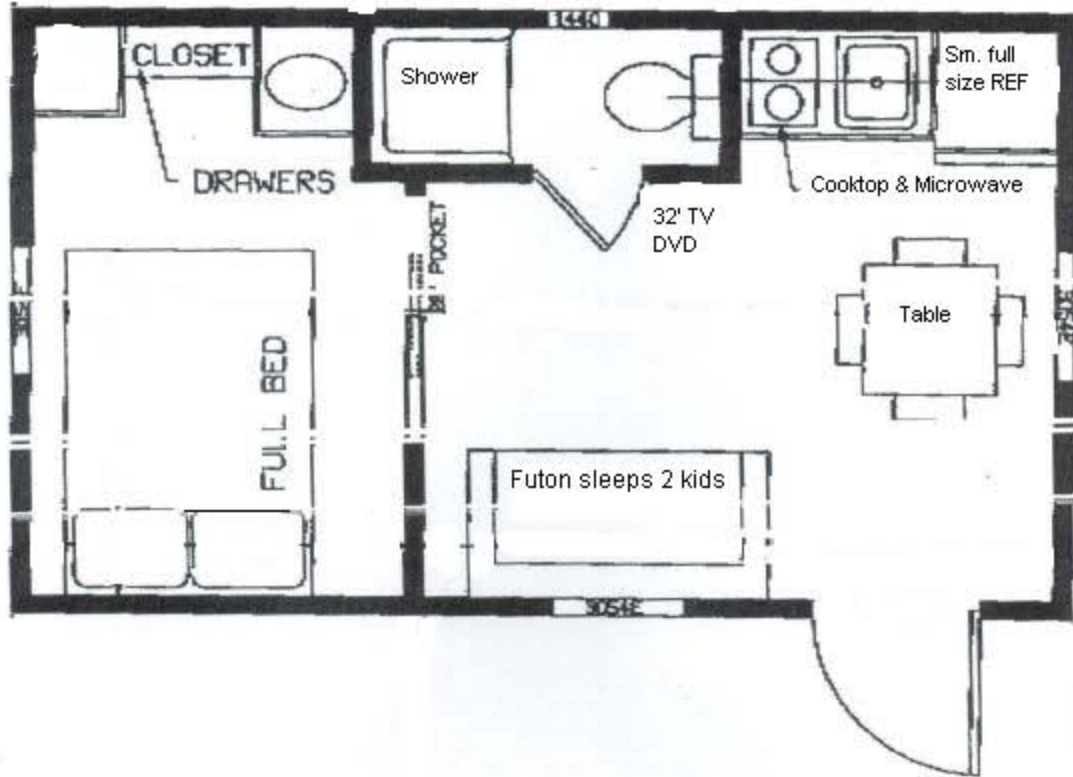

Jacuzzi Mini-Lodge

All dishes included!

All log Furniture!

26" TV / DVD

This lodge has outdoor furniture and your own gas grill!

Ask us about your option of us providing your linen.

Mini - Lodge

All dishes & pots included!

Two Room Kabin

Our 2 room log kabins have a picnic table, fire ring and charcoal grill head at each kabin. There is also a kamping kitchen with a central gazebo with tables & chairs and a gas grill for all to enjoy! Our 2 room kabins are located directly in front, near the bath house for easy access. The kabins have heat, air conditioning, and cable TV hookup. You supply the TV, cable cord and your linens.

One Room Kabin

Our 1 room rustic kabins have a picnic table, charcoal grill head and fire ring outside. Newly remodeled with cable; you supply your linen and bring your TV and cable cord. Kabins have heat and air. These 1 room kabins are located all the way in the back of the park by the fishing pond!