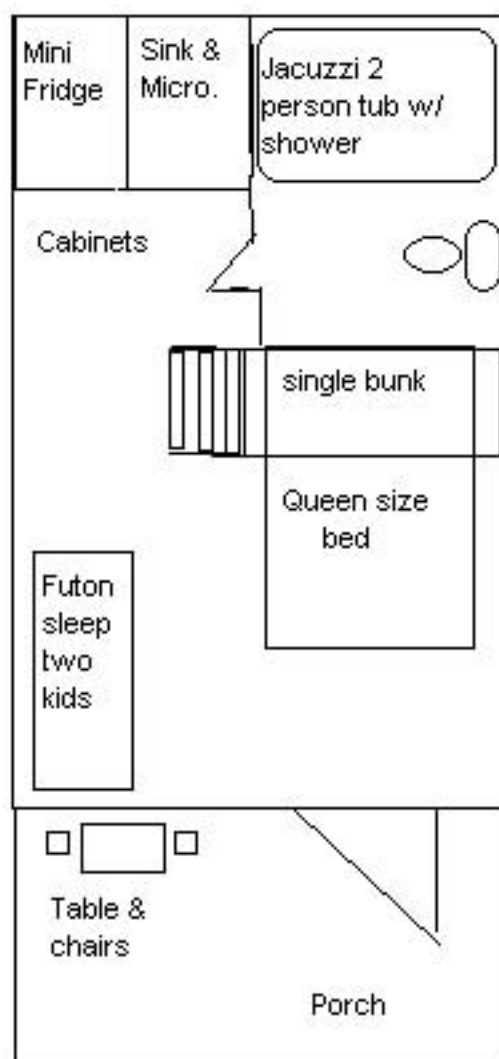

Jacuzzi Mini-Lodge

All dishes included!

All log Furniture!

26" TV / DVD

This lodge has outdoor furniture and your own gas grill!

Ask us about your option of us providing your linen.

Mini - Lodge

All dishes & pots included!

Two Room Kabin

Our 2 room log kabins have a picnic table, fire ring and charcoal grill head at each kabin. There is also a kamping kitchen with a central gazebo with tables & chairs and a gas grill for all to enjoy! Our 2 room kabins are located directly in front, near the bath house for easy access. The kabins have heat, air conditioning, and cable TV hookup. You supply the TV, cable cord and your linens.

One Room Kabin

Our 1 room rustic kabins have a picnic table, charcoal grill head and fire ring outside. Newly remodeled with cable; you supply your linen and bring your TV and cable cord. Kabins have heat and air. These 1 room kabins are located all the way in the back of the park by the fishing pond!