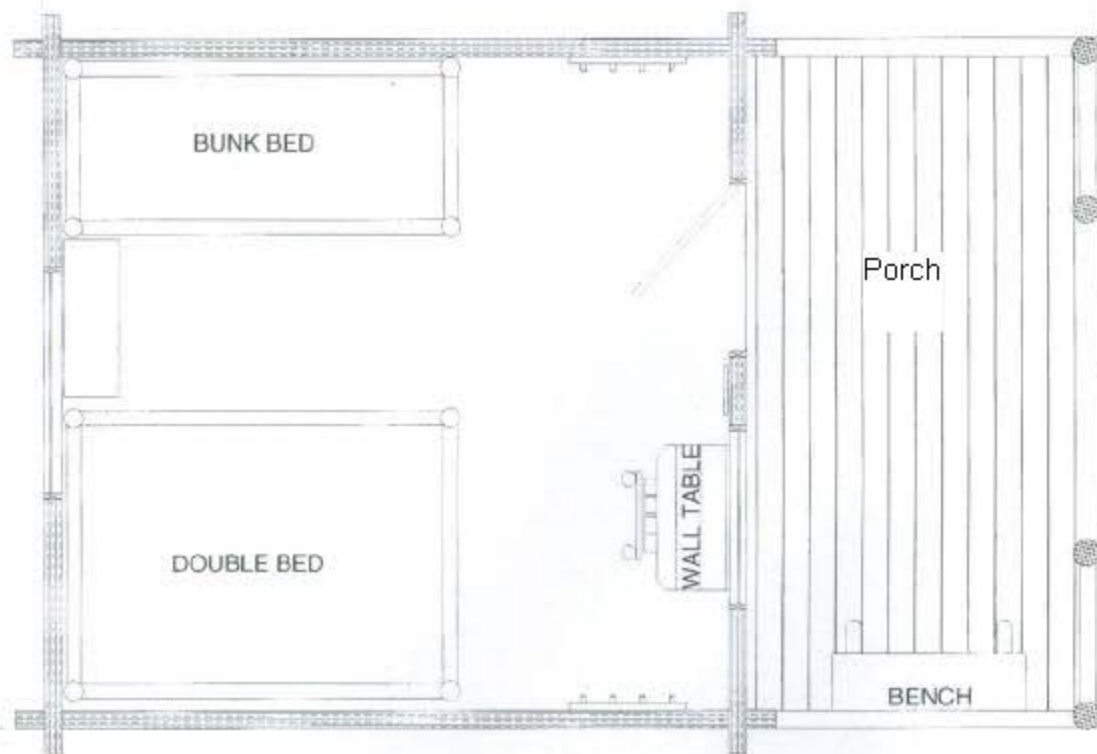

Two Room Kabin

Our 2 room log kabins have a picnic table, fire ring and charcoal grill head at each kabin. There is also a kamping kitchen with a central gazebo with tables & chairs and a gas grill for all to enjoy! Our 2 room kabins are located directly in front, near the bath house for easy access. The kabins have heat, air conditioning, and cable TV hookup. You supply the TV, cable cord and your linens.

One Room Kabin

Our 1 room rustic kabins have a picnic table, charcoal grill head and fire ring outside. Newly remodeled with cable; you supply your linen and bring your TV and cable cord. Kabins have heat and air. These 1 room kabins are located all the way in the back of the park by the fishing pond!