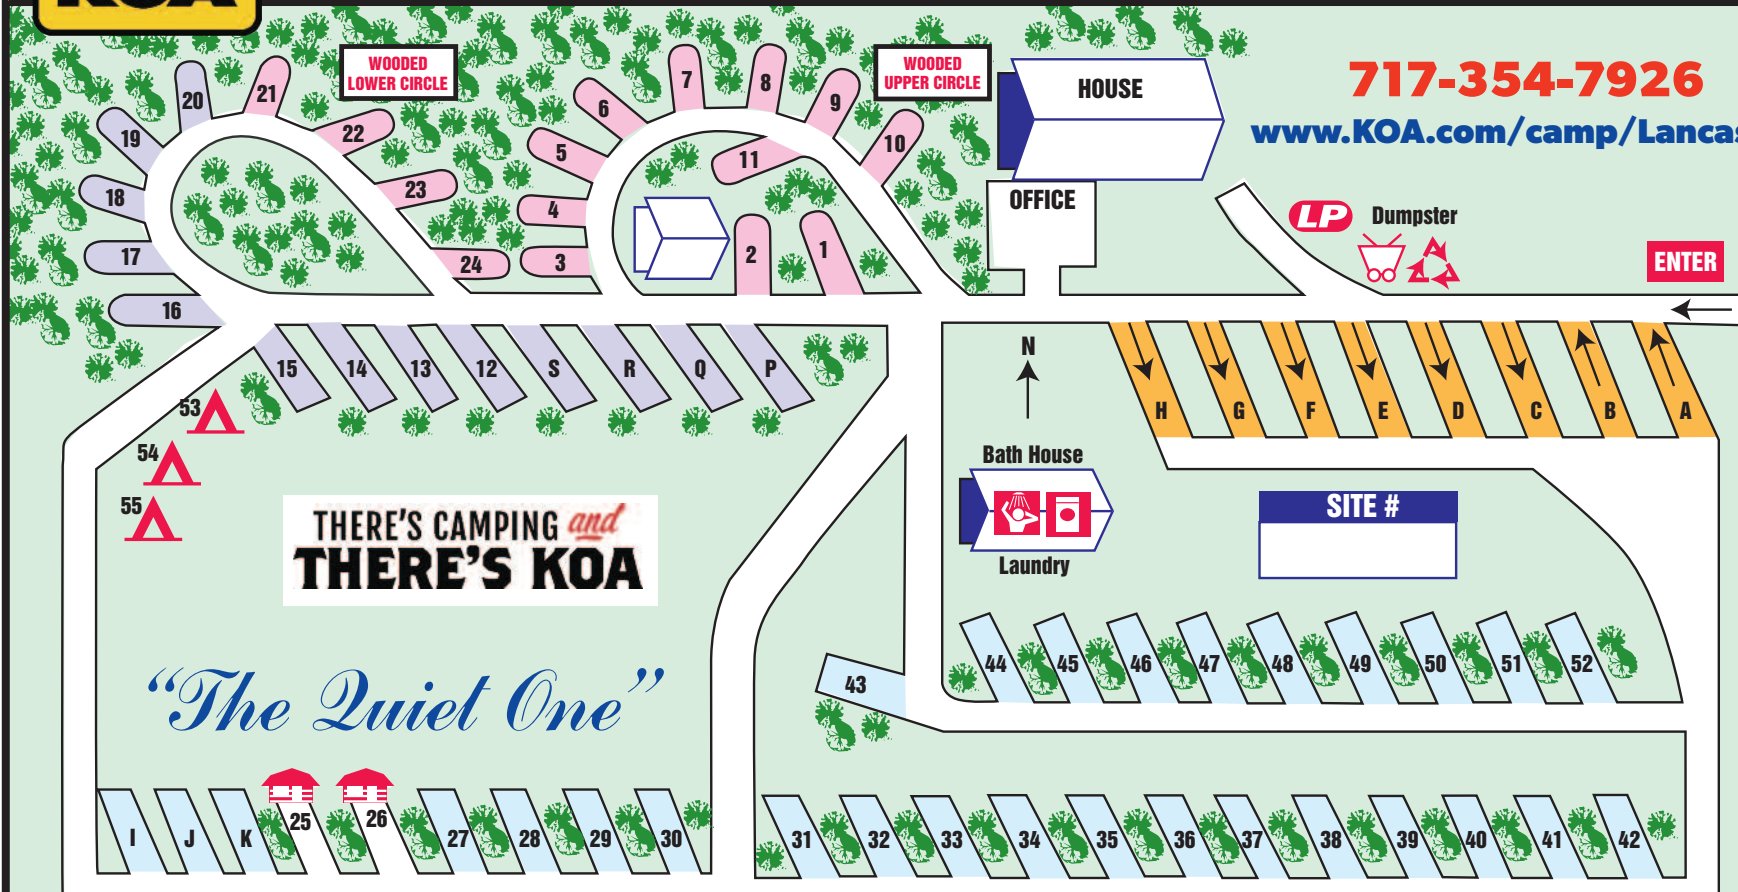

LANCASTER/NEW HOLLAND KOA

354 SPRINGVILLE ROAD, NEW HOLLAND, PA 17557

717-354-7926

www.KOA.com/camp/Lancaster

ROUTE 897

4.5 mi to Rt. 322

1.5 mi to Rt. 340

EXIT ONLY

FREE Wi-Fi Available

Find us on: facebook

- DOG PARK
- Preferred Full Hook-Ups
- 30/50 Amp Pull-Thrus
- 30/50 Amp Exec. Pull-Thrus
- Tent Sites
- Cabins
- Wooded Full Hook-Ups
- 30/50 Amp Back-Ins
- All Sites Are Water, Electric, Sewer & Cable Ready

X16
X15

X14 X13 X12 X11 X10 X9 X8 X7 X6 X5 X4 X3 X2 X1

Site Maps Published by: ALPINE ADVERTISING
P.O. Box 931 • Ephrata, PA
717-738-4667