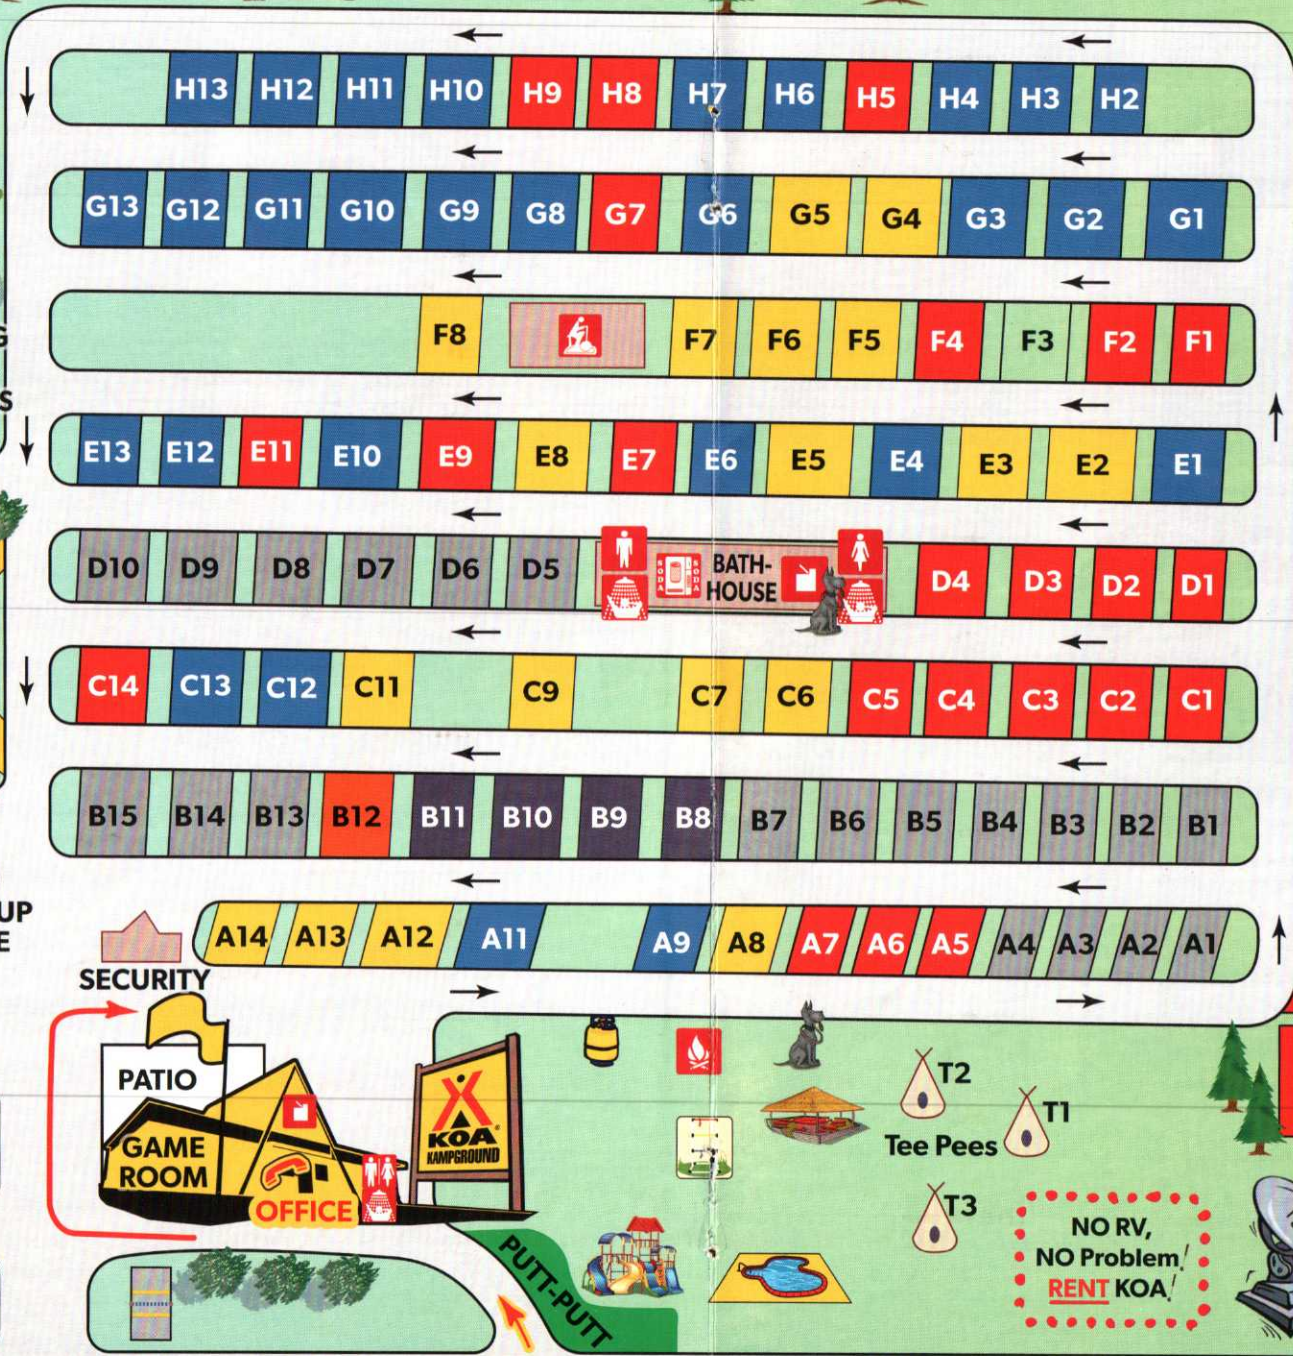

WIRELESS INTERNET  
FREE at this KOA!

CHECK OUT TIME: 11 AM

**LEGEND**

ALL SITES HAVE CABLE HOOKUPS

SPEED LIMIT  
**5**  
MPH  
WATCH FOR CHILDREN

-  FULL HOOKUP 30/50 AMP
-  FULL HOOKUP 30 AMP
-  FULL HOOKUP 50 AMP
-  WATER & ELECTRIC 30/50 AMP
-  WATER & ELECTRIC 50 AMP
-  WATER & ELECTRIC 30 AMP
-  GROUP TENT SITE
-  DELUXE CABIN
-  CAMPING CABIN
-  TENT SITE
-  PHONE
-  PROPANE
-  KAMPING KITCHEN
-  BASKETBALL
-  PLAYGROUND
-  DOG BAGS
-  DUMPSTER
-  DUMP STATION
-  SHOWERS
-  LAUNDRY
-  RESTROOMS
-  WOMENS RESTROOM
-  MENS RESTROOM
-  VENDING MACHINE
-  COMMUNITY FIRE PIT
-  HORSESHOES
-  POOL
-  FITNESS ROOM
-  JUMPING PILLOW
-  LADDER BALL

**DDS**  
Elevation: 48°  
Azimuth: 215°

PETTING ZOO ANIMALS

GROUP SITE

SECURITY

PATIO  
GAME ROOM  
OFFICE

ENTRANCE SCRUBBY BLUFF ROAD

NO RV,  
NO Problem!  
RENT KOA!

TO 95 →

STUDIO PARKING

BASKETBALL  
PET PARK

KL01

S10

KS01

S7

S6

S5