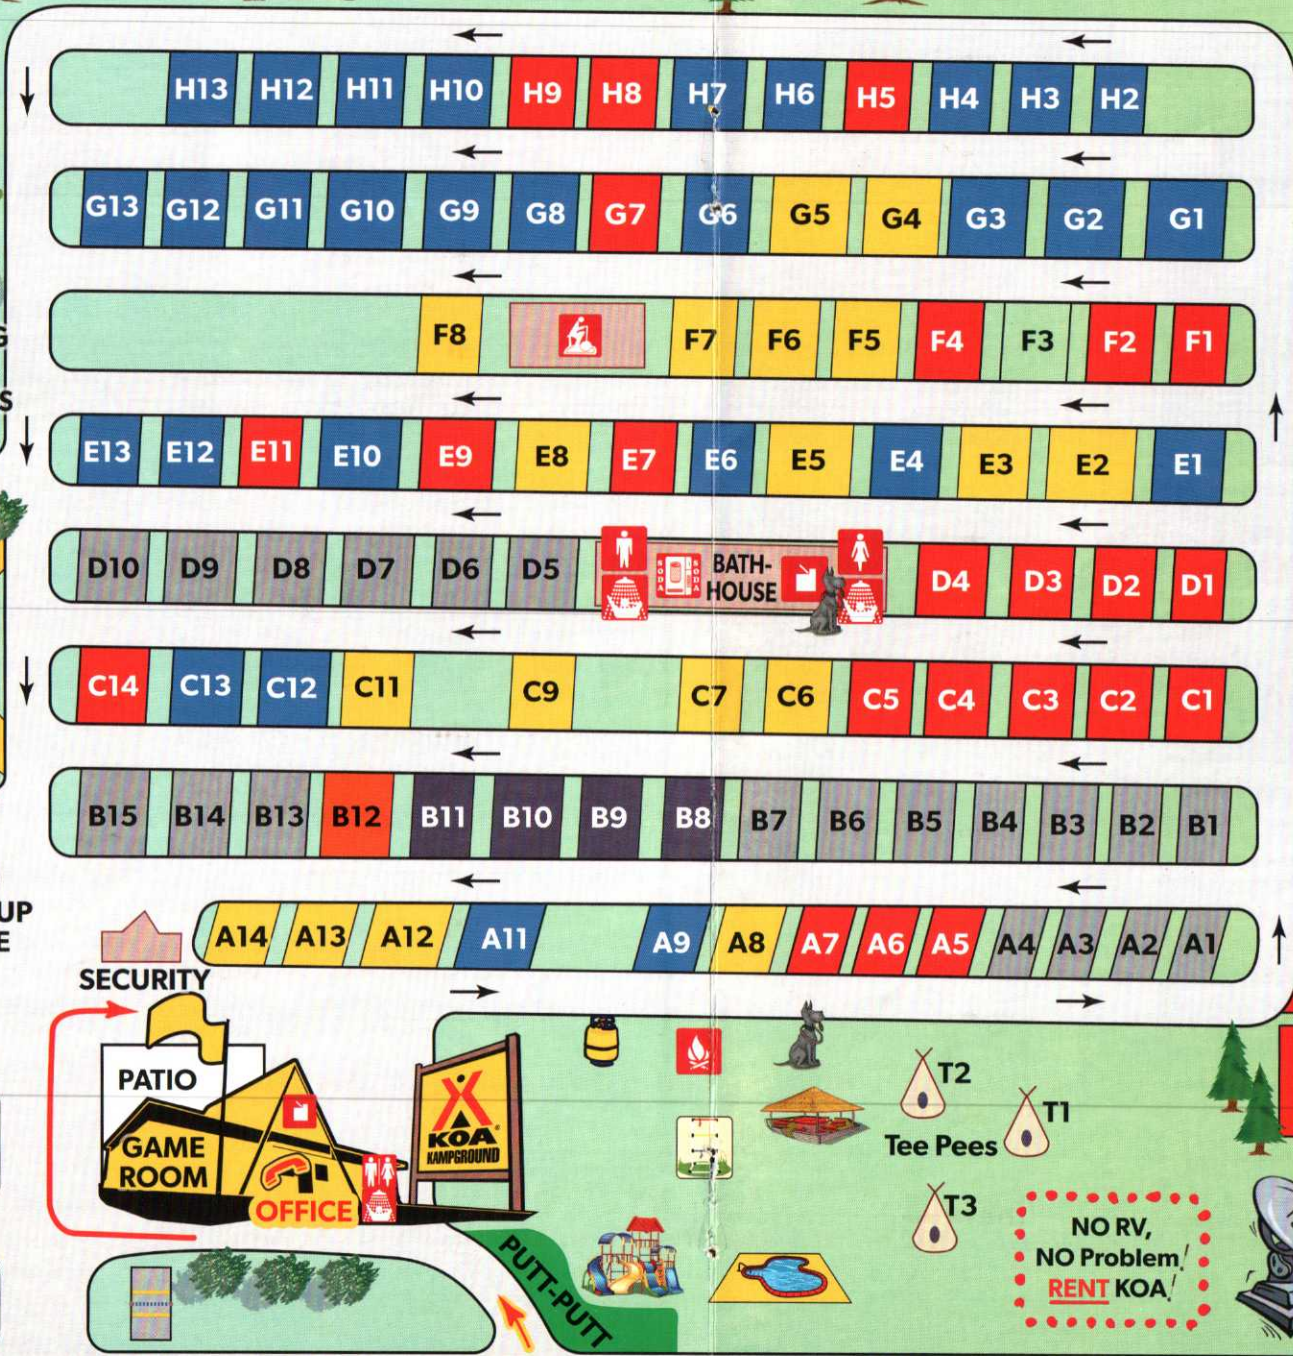

WIRELESS INTERNET
FREE at this KOA!

CHECK OUT TIME: 11 AM

LEGEND

ALL SITES HAVE CABLE HOOKUPS

SPEED LIMIT
5
MPH
WATCH FOR CHILDREN

-  FULL HOOKUP 30/50 AMP
-  FULL HOOKUP 30 AMP
-  FULL HOOKUP 50 AMP
-  WATER & ELECTRIC 30/50 AMP
-  WATER & ELECTRIC 50 AMP
-  WATER & ELECTRIC 30 AMP
-  GROUP TENT SITE
-  DELUXE CABIN
-  CAMPING CABIN
-  TENT SITE
-  PHONE
-  PROPANE
-  KAMPING KITCHEN
-  BASKETBALL
-  PLAYGROUND
-  DOG BAGS
-  DUMPSTER
-  DUMP STATION
-  SHOWERS
-  LAUNDRY
-  RESTROOMS
-  WOMENS RESTROOM
-  MENS RESTROOM
-  VENDING MACHINE
-  COMMUNITY FIRE PIT
-  HORSESHOES
-  POOL
-  FITNESS ROOM
-  JUMPING PILLOW
-  LADDER BALL

DDS
Elevation: 48°
Azimuth: 215°

STUDIO PARKING

S7
S6
S5
S4

BASKETBALL
PET PARK

ENTRANCE SCRUBBY BLUFF ROAD

TO 95 →