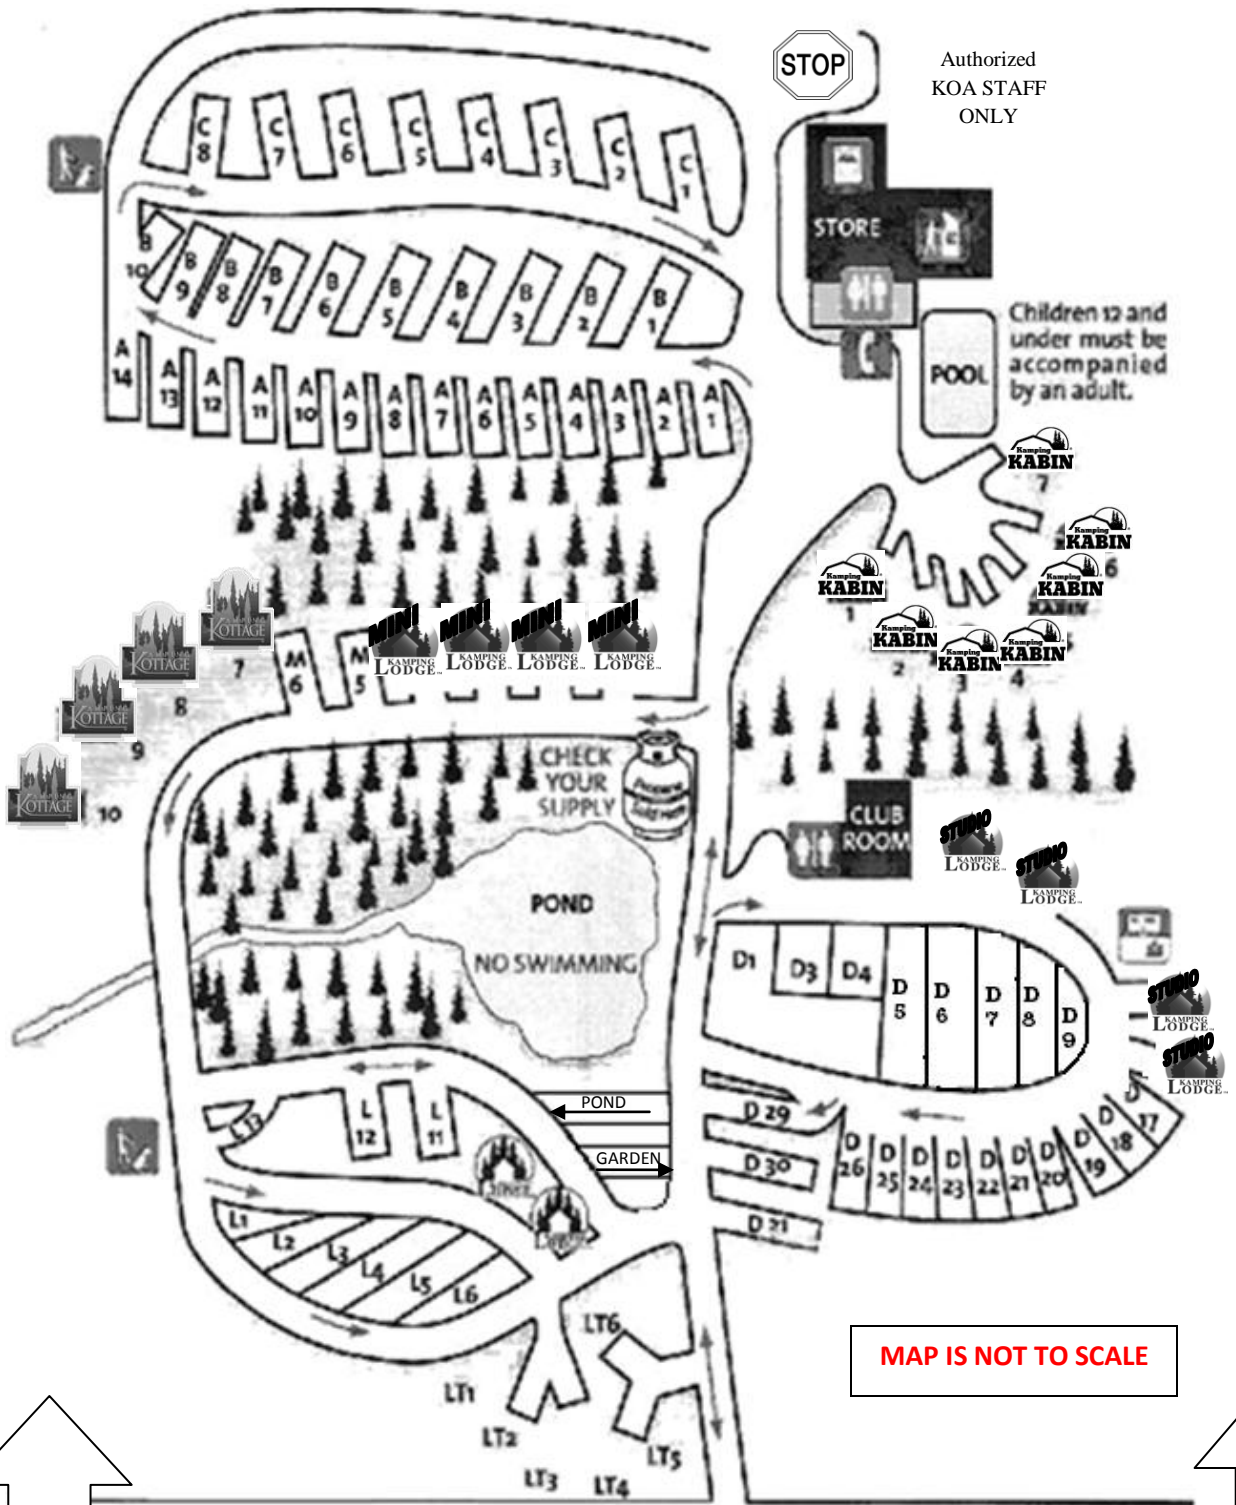

# Hot Springs National Park KOA Kampground Site Map

TO PLAY AREA

Upper Level

MEZZANINE LEVEL

MAP IS NOT TO SCALE

Lower level