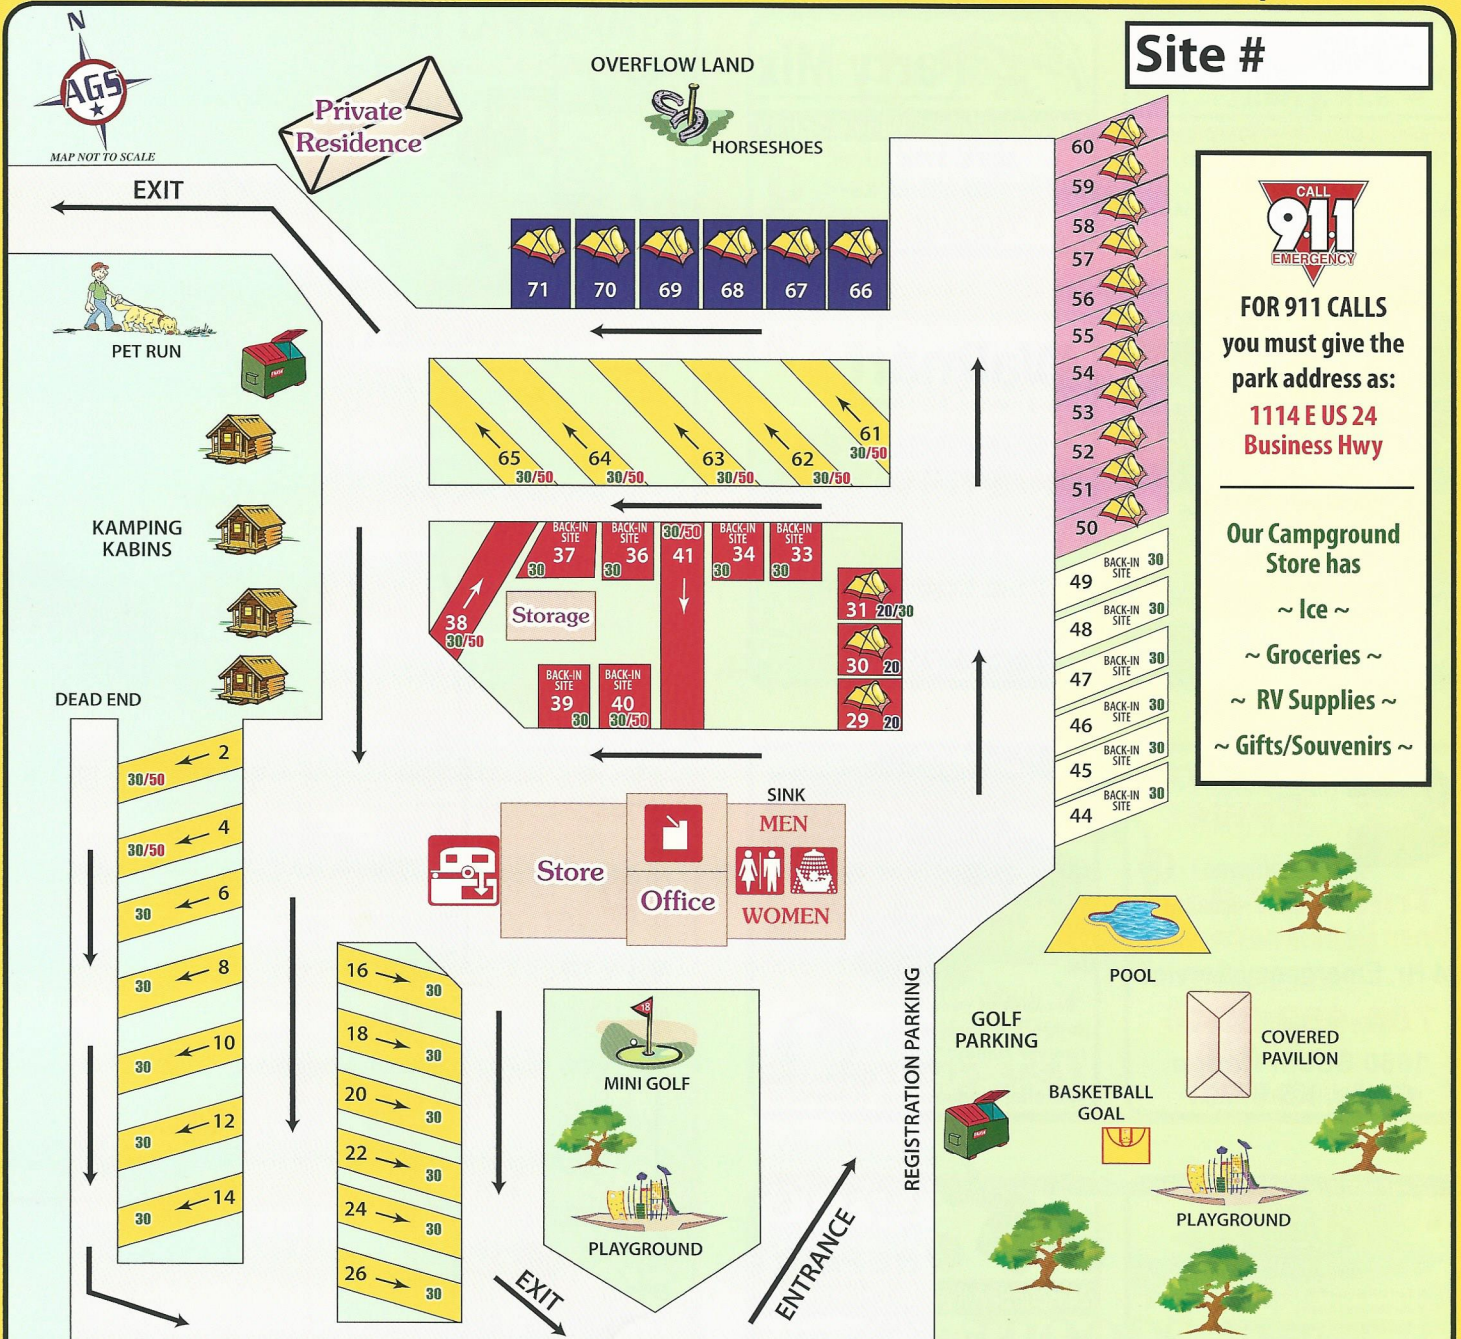

GOODLAND KANSAS

1114 East US Business Highway 24 • Goodland, KS 67735

785-890-5701 • E-mail: goodland@koa.com

Please note that our KOA is on MOUNTAIN TIME.

Checkout Time is 11:00 a.m.

Quiet Hours: 10:00 pm - 7:00 am

Site #

CALL 911 EMERGENCY

FOR 911 CALLS you must give the park address as:
1114 E US 24 Business Hwy

Our Campground Store has
 ~ Ice ~
 ~ Groceries ~
 ~ RV Supplies ~
 ~ Gifts/Souvenirs ~

MAP LEGEND			
FULL HOOKUP (WATER, ELECTRIC, SEWER)	WATER ONLY	SHOWERS	DUMPSTER
WATER, ELECTRIC ONLY	PRIMITIVE	LAUNDRY	HORSESHOES
WATER, ELECTRIC, CABLE	50/30/20 AMPS AT SITE	RESTROOMS	PLAYGROUND
KAMPING KABIN	TENT SITE	DUMP STATION	POOL
PET RUN			