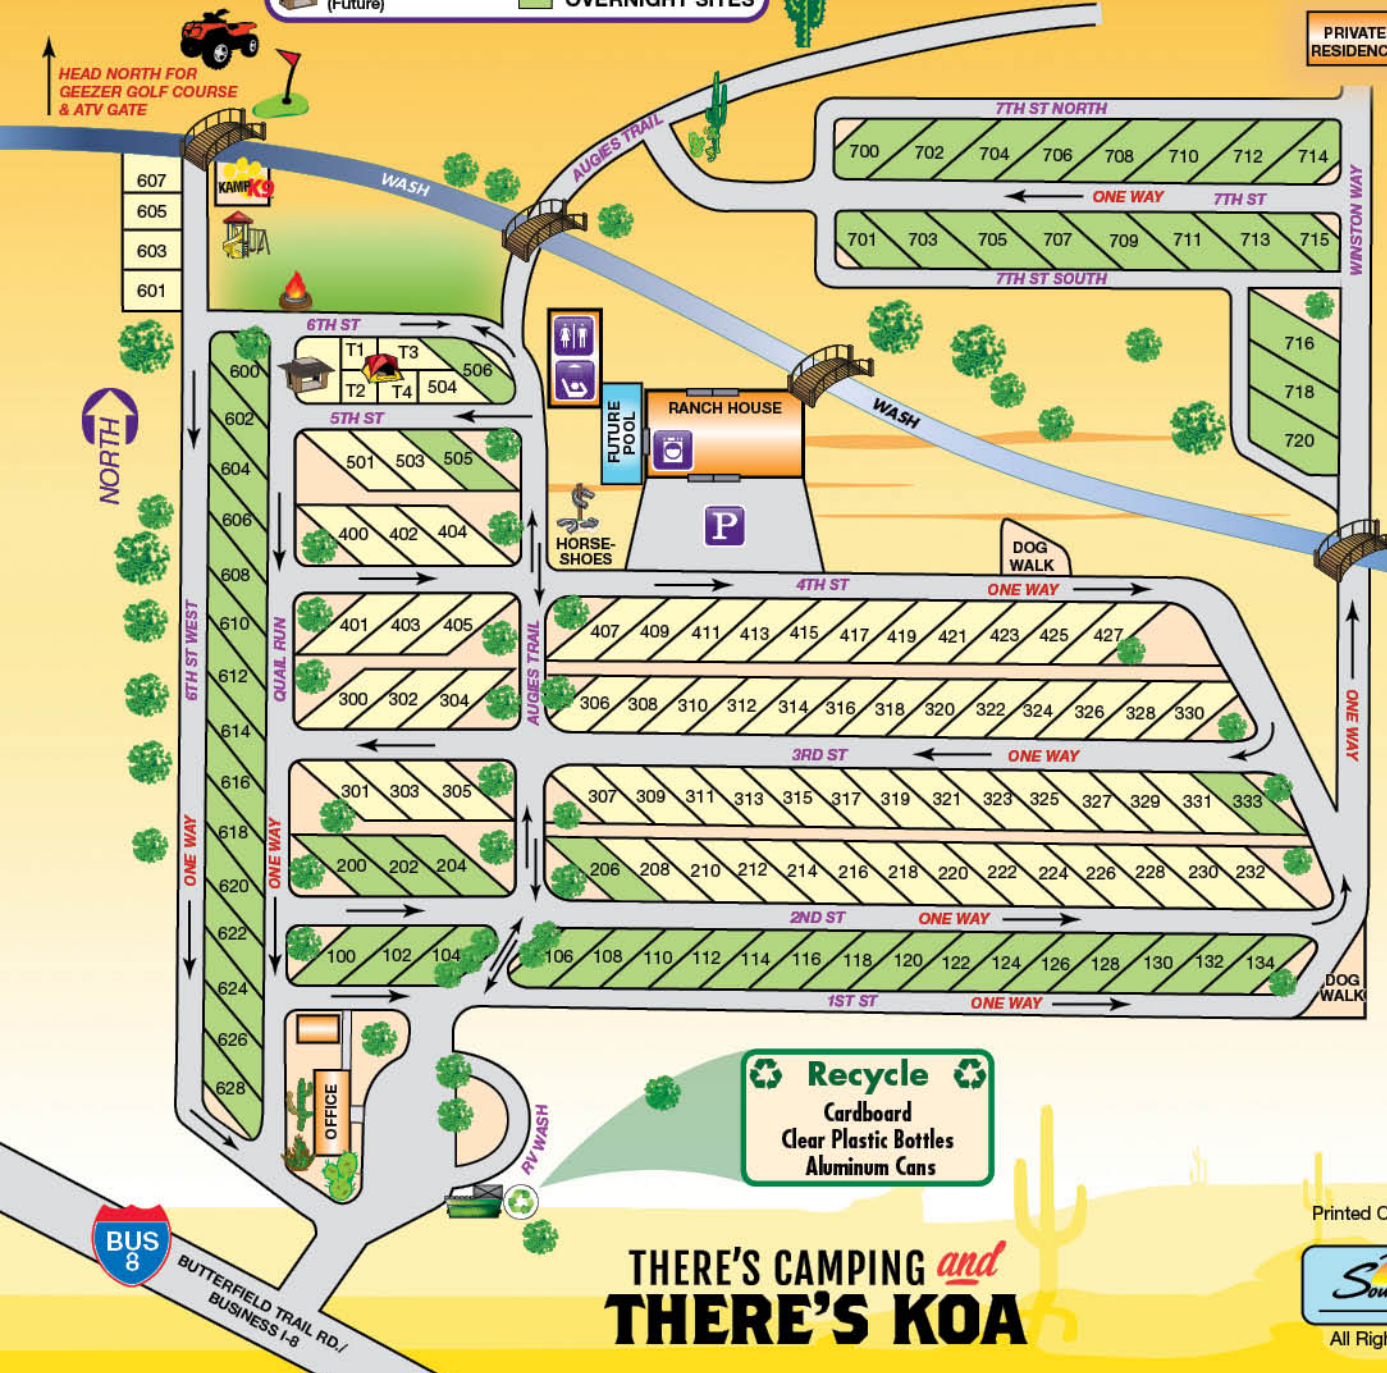

LEGEND

- RESTROOMS (Future)
- SHOWERS (Future)
- LAUNDRY (Open 24 hrs a day)
- PARKING
- PAVILION (Future)
- TRASH
- FIRE PIT
- GEEZER GOLF COURSE
- ATV GATE
- SEASONAL SITES
- OVERNIGHT SITES

YOUR SITE #:

RESTROOM CODE:

WI-FI CODE:

SPEED LIMIT
9 1/2
MPH

HEAD NORTH FOR
GEEZER GOLF COURSE
& ATV GATE

PRIVATE RESIDENCE

Digital Channel Line-up

2	KOA CHANNEL
3	ABC
4	CBS
5	NBC
6	FOX
7	CW
8	PBS
9	KTVK-3
10	KAZT-7
11	KUTP-45
12	Cartoon
13	CNN
14	Discovery
15	FOX News
16	Hallmark
17	HLN
18	Oxygen
19	TBS
20	TNT
21	TLC
22	USA
23	Weather
24	Cooking
25	INSP

Printed On Recycled Paper

BUTTERFIELD TRAIL RD./
BUSINESS I-8

THERE'S CAMPING *and*
THERE'S KOA

All Rights Reserved © 2015