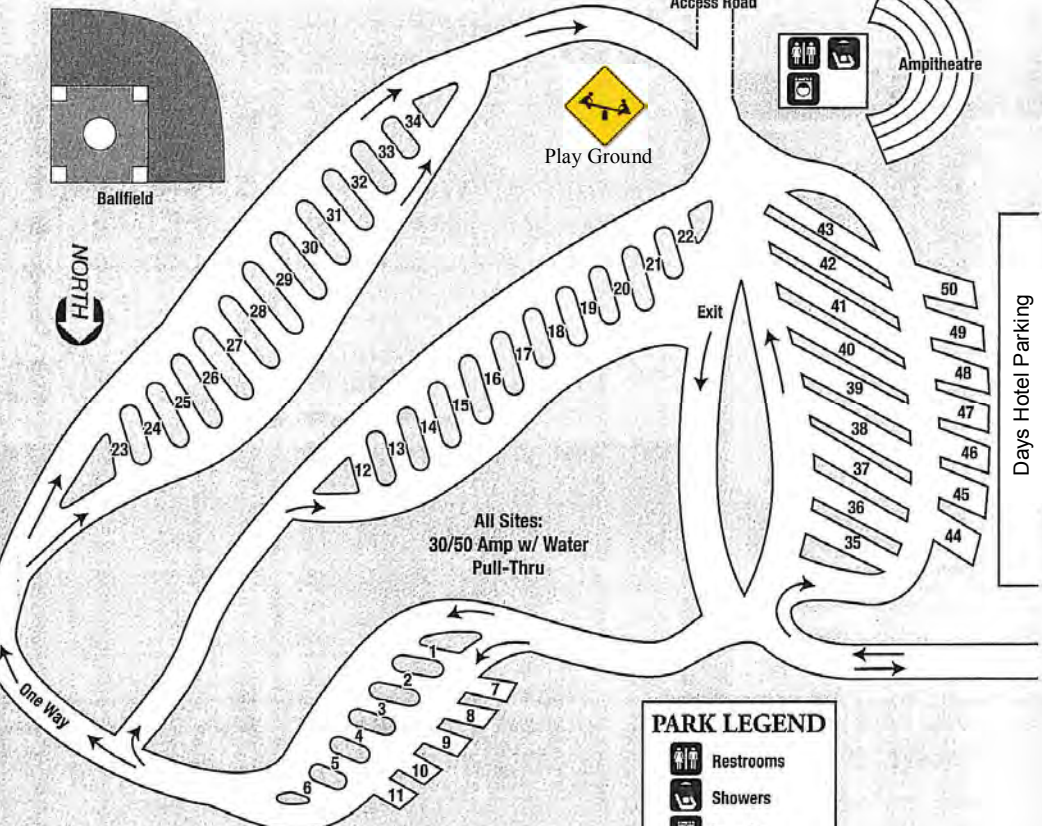

Ballfield

B.C.M.S.

Access Road

Amiptheatre

Play Ground

All Sites:
30/50 Amp w/ Water
Pull-Thru

PARK LEGEND

-  Restrooms
-  Showers
-  Laundry