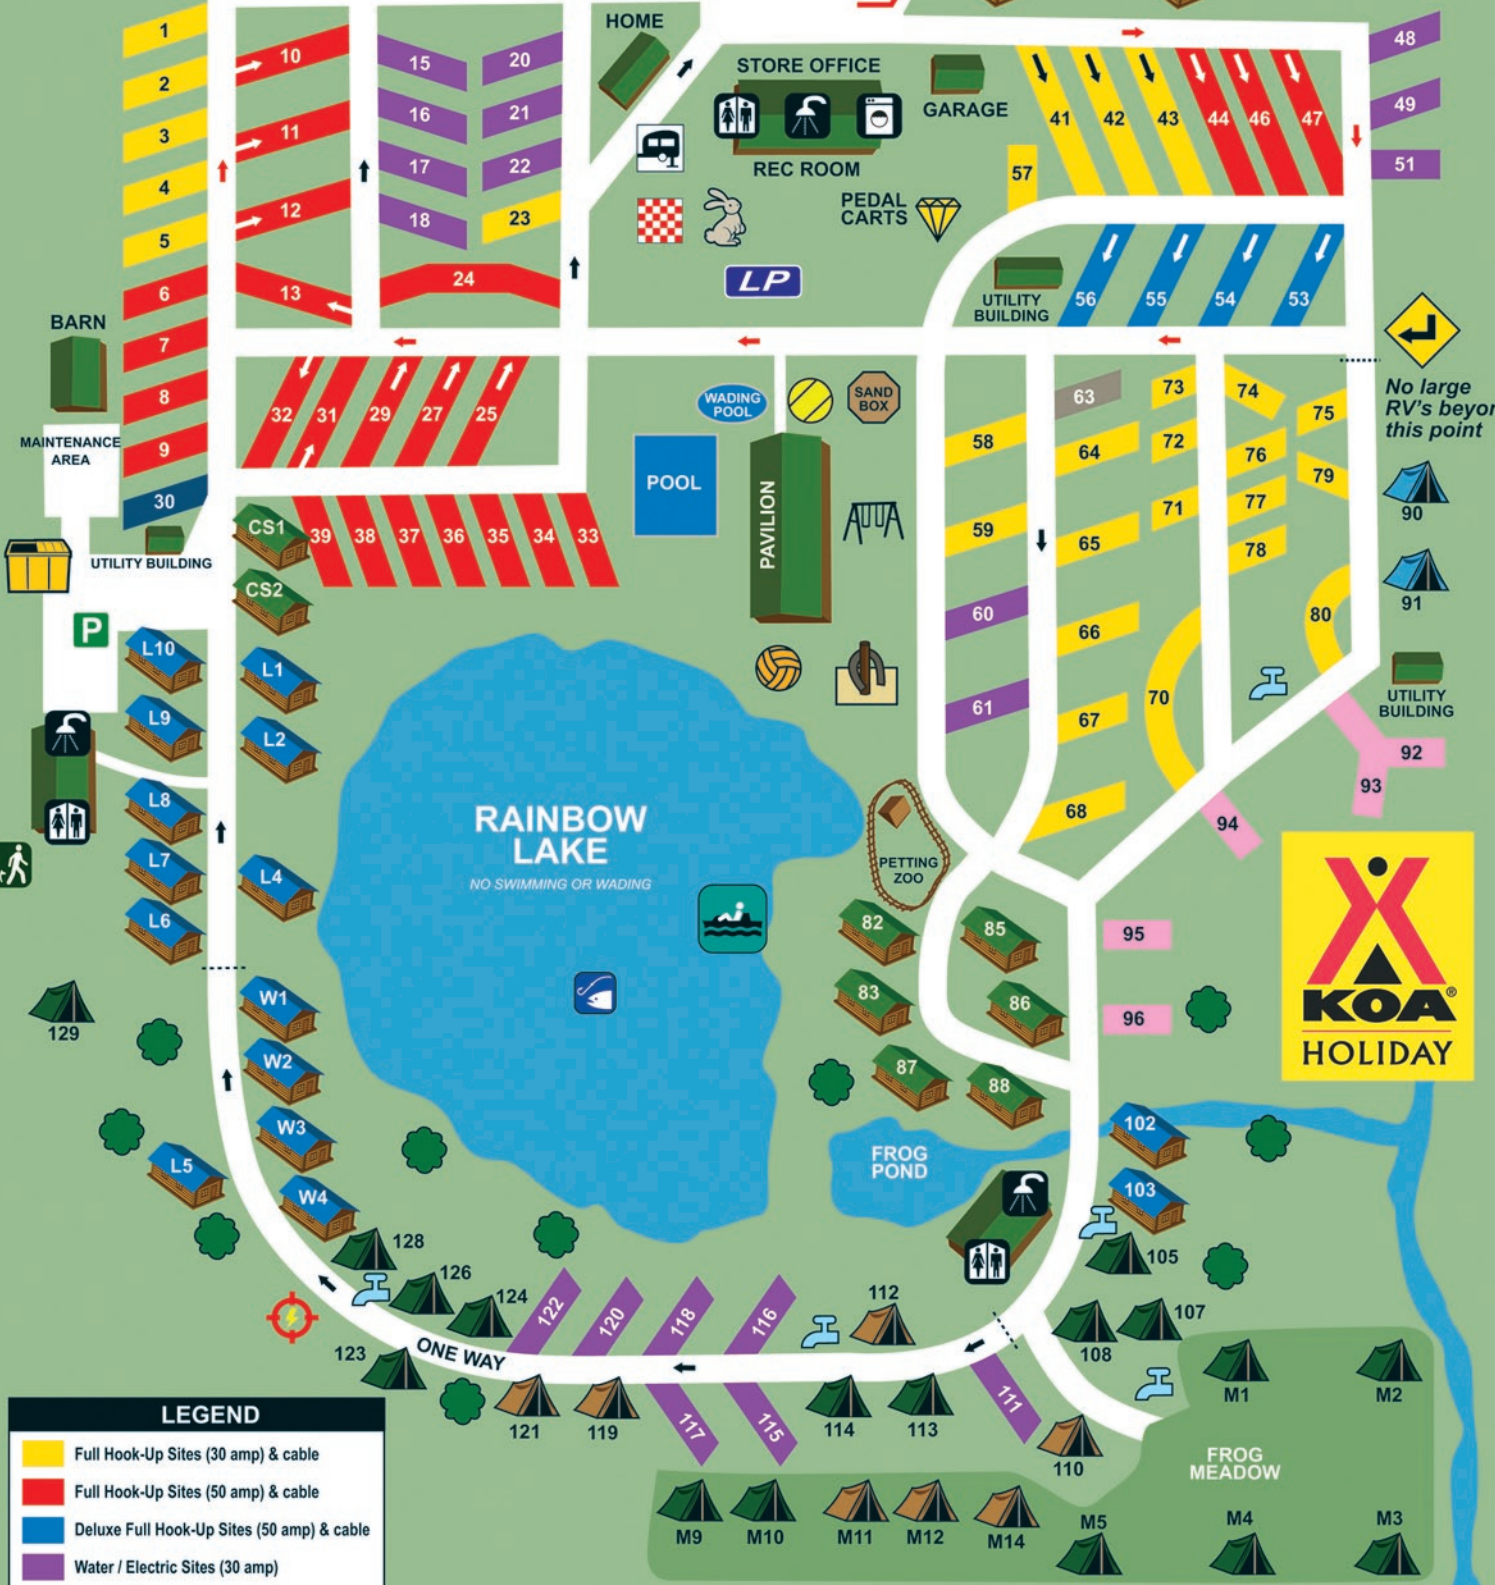

WEST ROAD

ENTRANCE

EXIT ONLY

No large RV's beyond this point

LEGEND	
	Full Hook-Up Sites (30 amp) & cable
	Full Hook-Up Sites (50 amp) & cable
	Deluxe Full Hook-Up Sites (50 amp) & cable
	Water / Electric Sites (30 amp)
	Water / Electric Sites (20 amp)
	Full Hook - Up Sites (20 amp) & cable
	Deluxe Camping Cabin
	Camping Cabin
	No Hook-Up Tent Site
	Water / Electric Tent Site (30 amp)
	Water / Electric Tent Site (20 amp)

	Restrooms		Parking		Gas		Volleyball Net
	Showers		Pedal Boats		Playground		Tether Ball
	Laundry		Fishing		Water Tap		Elk Creek Mine
	Dumping Station		Pet Walk		Horseshoes		Checkers
	Dumpster						Laser Tag