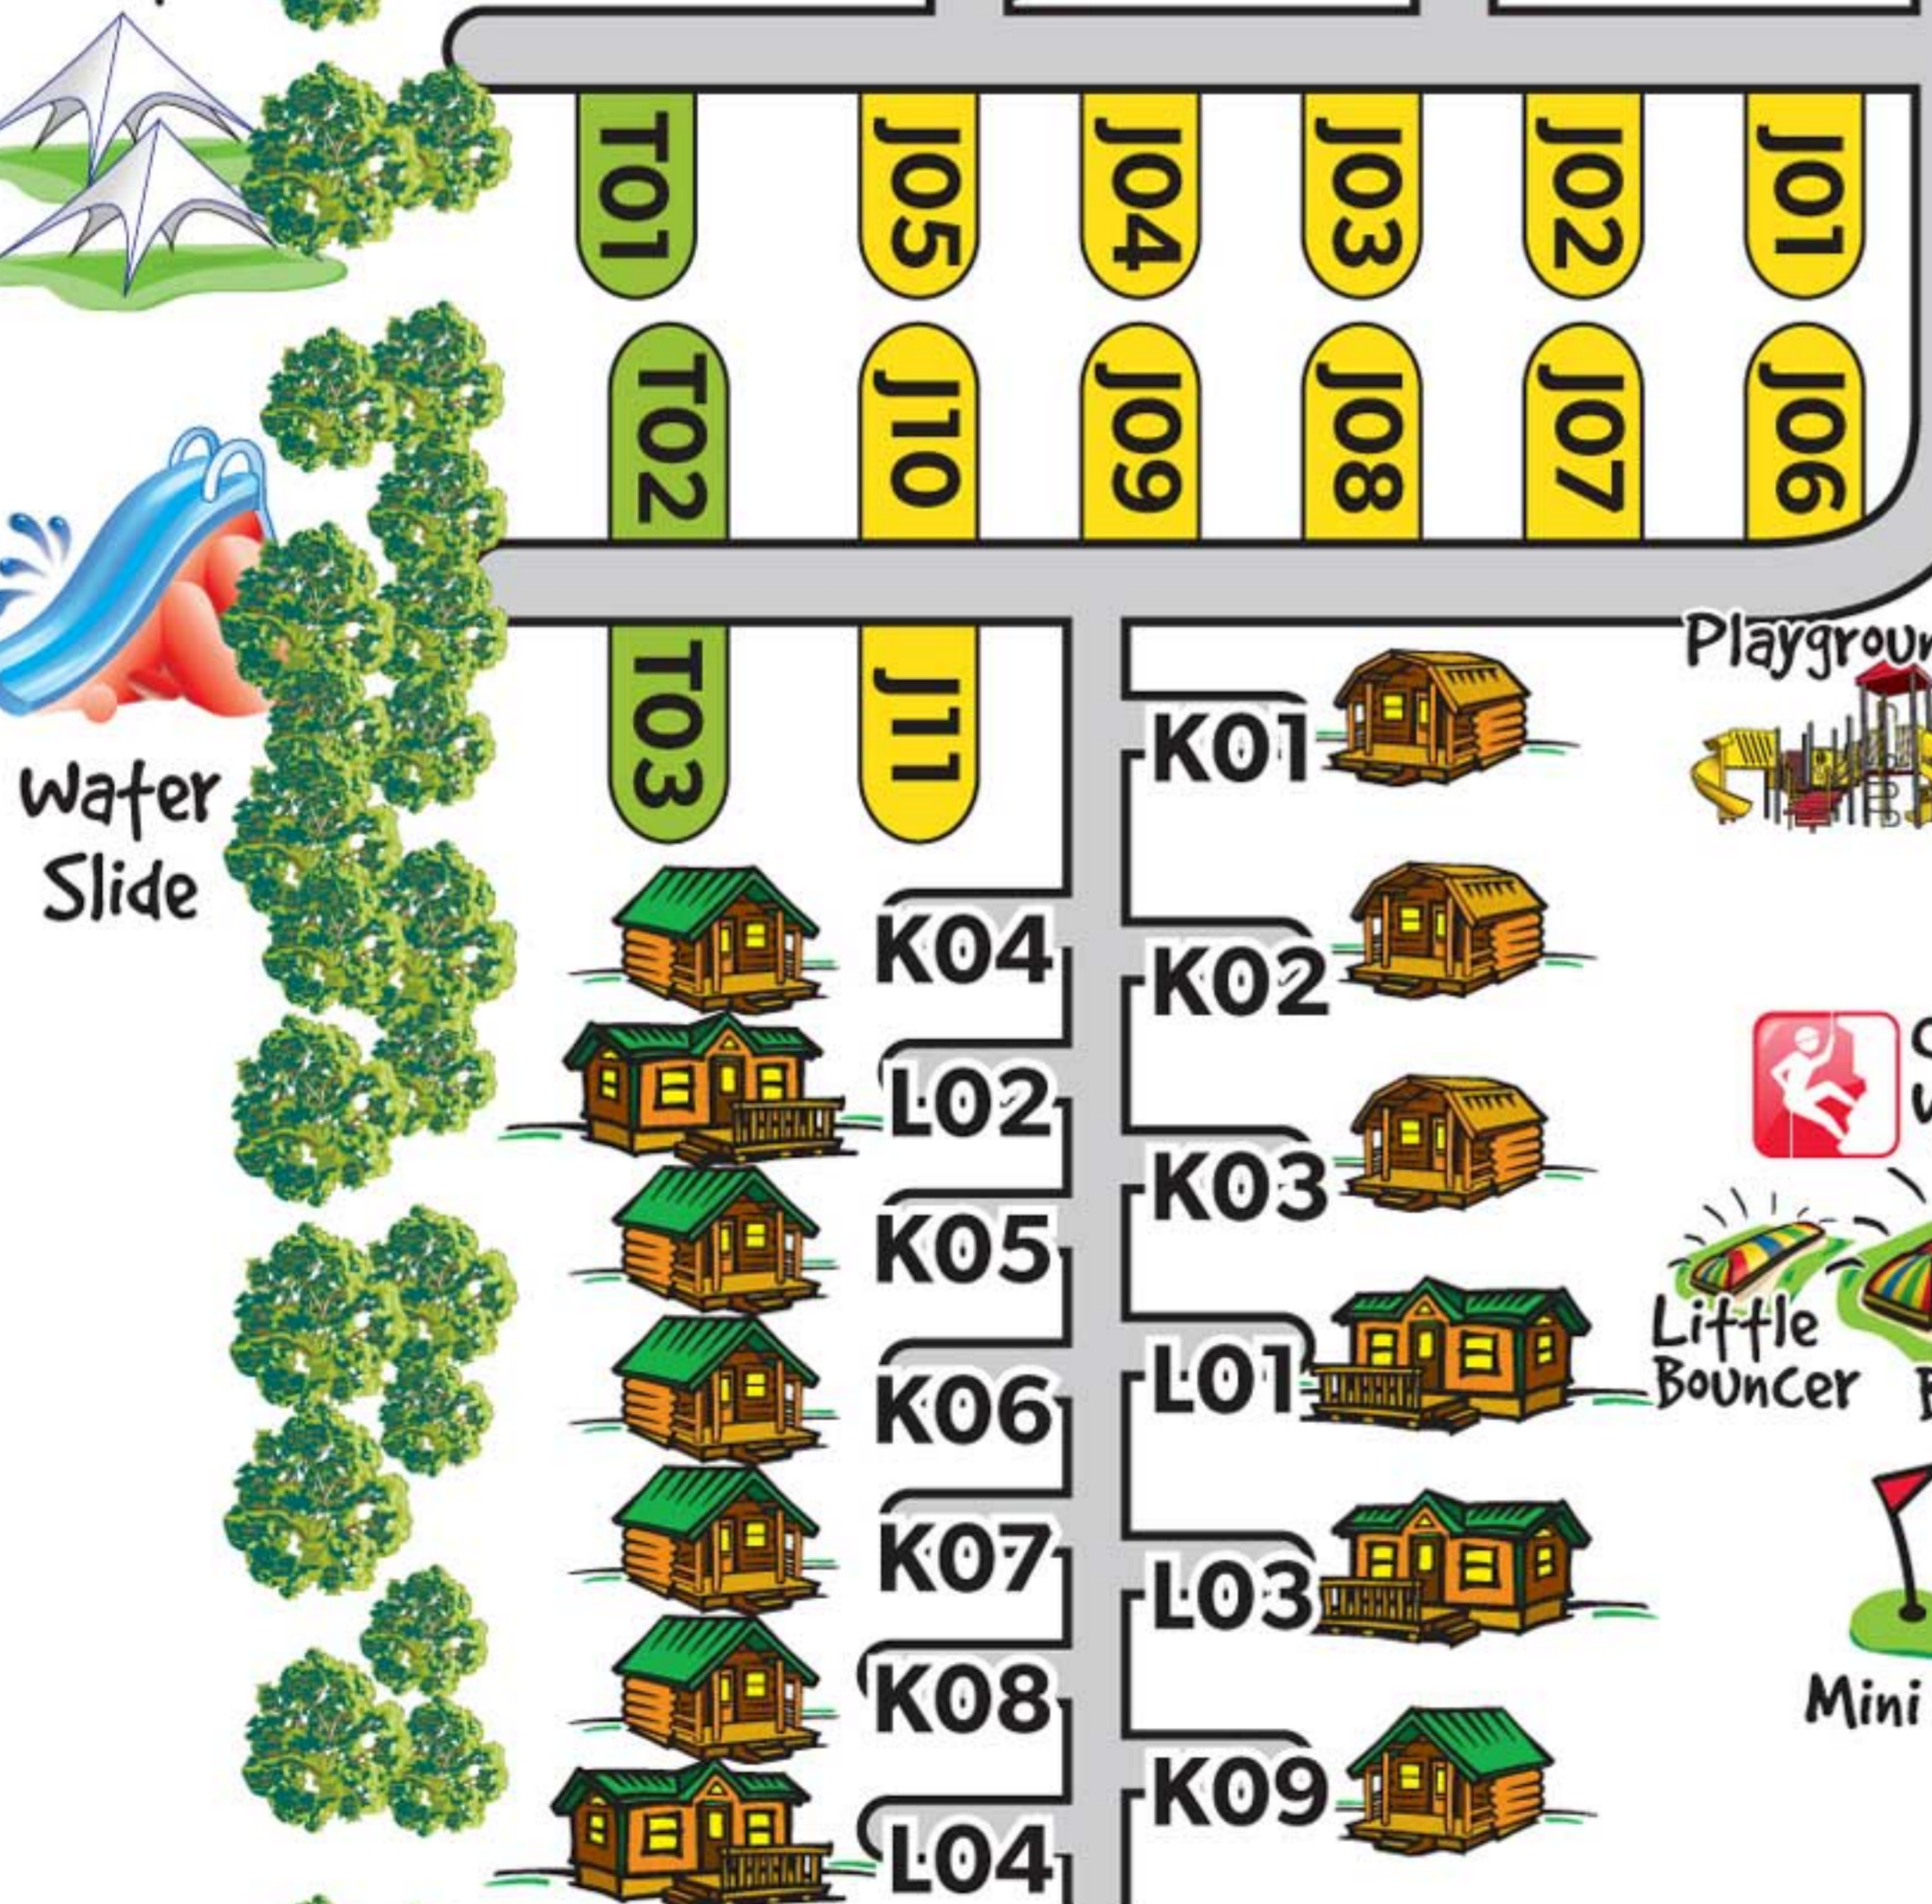

Emergency Meeting Area

Party Tents

Water Slide

Basketball

Fireside Pizza

owners

Compound No Entry

Entrance

Legend

| | | | |
|--|--------------------|--|--------------|
| | 30/20 Amp Sites | | Garbage Room |
| | 50/30 Amp Sites | | Recycling |
| | Deluxe Tent Sites | | Restrooms |
| | Patio/50 Amp Sites | | Showers |
| | Seasonals | | Laundry |
| | Premium Sites | | Dump Station |
| | Lodges | | Cottage |
| | Deluxe Cabin | | |
| | Camping Cabin | | |